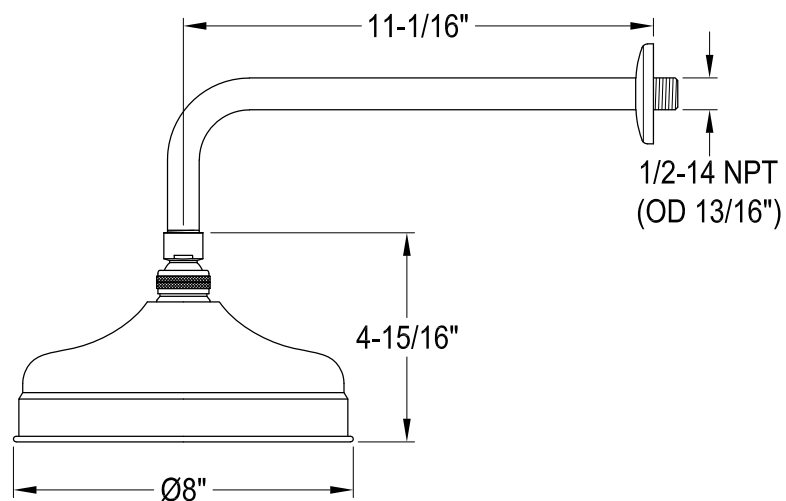

KB6331,2,7,8NDLSO

Single Handle Pressure Balanced Tub & Shower Faucet, Shower Only

Bracket