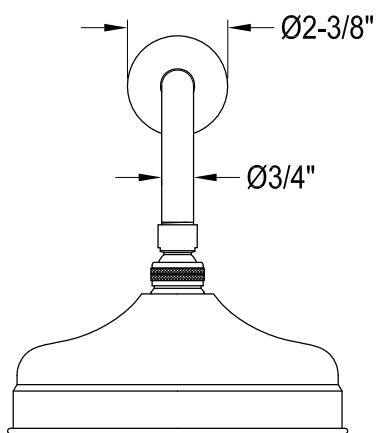

KB6331,2,7,8NDLSO

Single Handle Pressure Balanced Tub & Shower Faucet, Shower Only

Bracket