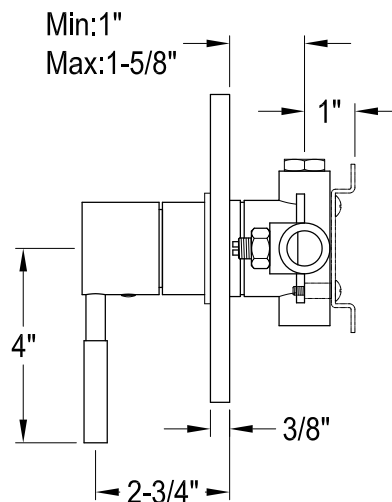

KB6331,2,7,8DLTO

Single Handle Pressure Balanced Tub & Shower Faucet, Tub Only

Bracket