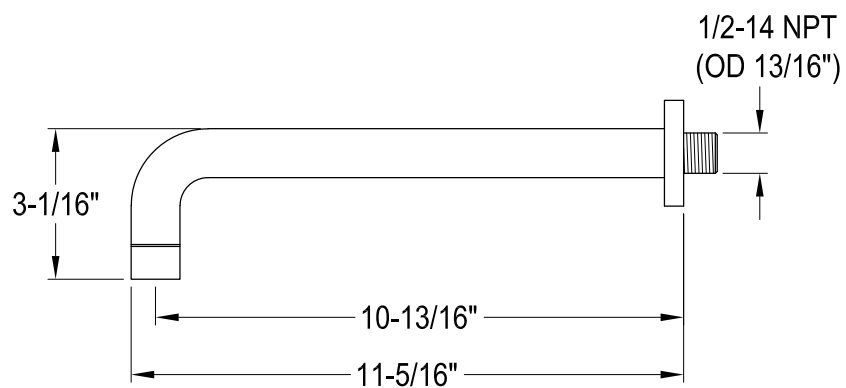

KB6331,2,7,8DLTO

Single Handle Pressure Balanced Tub & Shower Faucet, Tub Only

Bracket