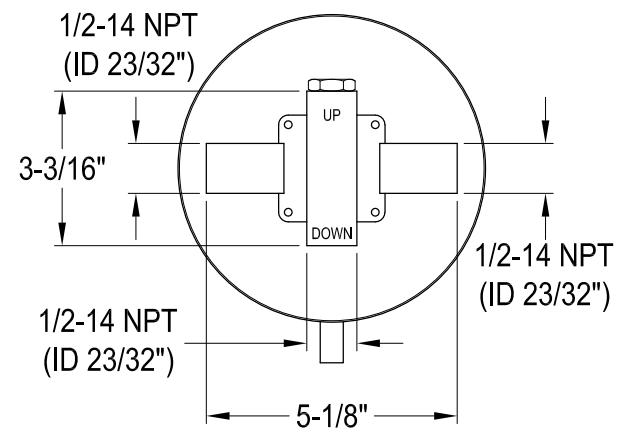

KB6331,2,7,8DLTO

Single Handle Pressure Balanced Tub & Shower Faucet, Tub Only

Bracket