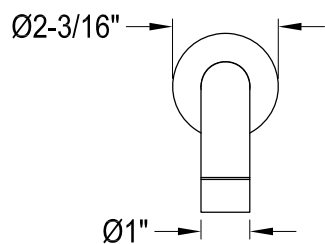

KB6331,2,7,8DLTO

Single Handle Pressure Balanced Tub & Shower Faucet, Tub Only

Bracket