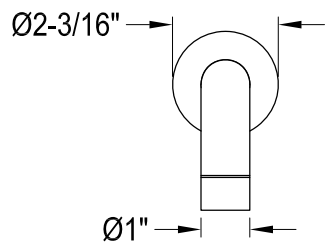

KB6331,2,7,8CMLTO

Single Handle Pressure Balanced Tub & Shower Faucet, Tub Only

Bracket