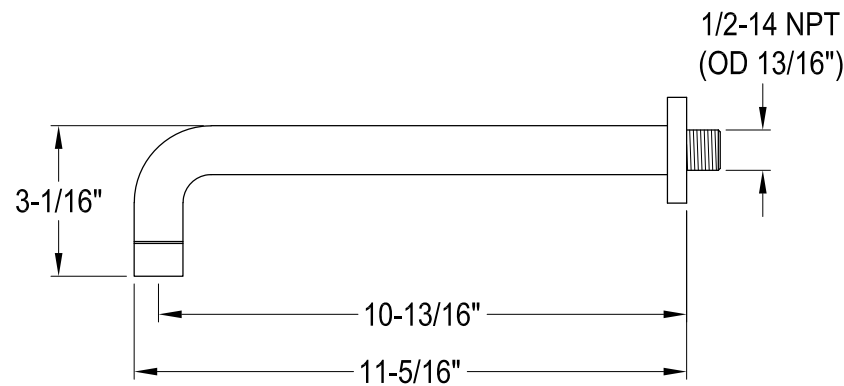

KB6331,2,7,8CMLTO

Single Handle Pressure Balanced Tub & Shower Faucet, Tub Only

Bracket