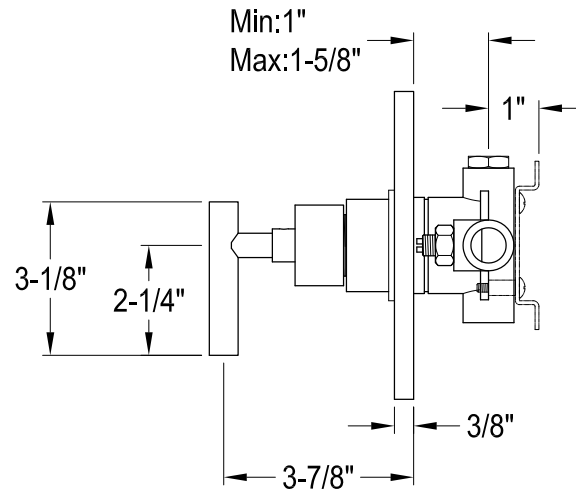

KB6331,2,7,8CMLTO

Single Handle Pressure Balanced Tub & Shower Faucet, Tub Only

Bracket