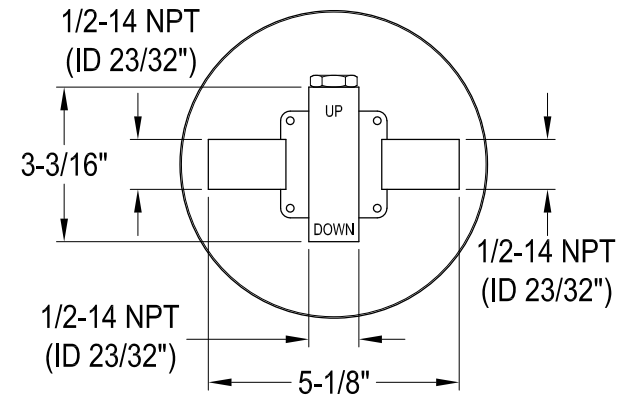

KB6331,2,7,8CMLTO

Single Handle Pressure Balanced Tub & Shower Faucet, Tub Only

Bracket