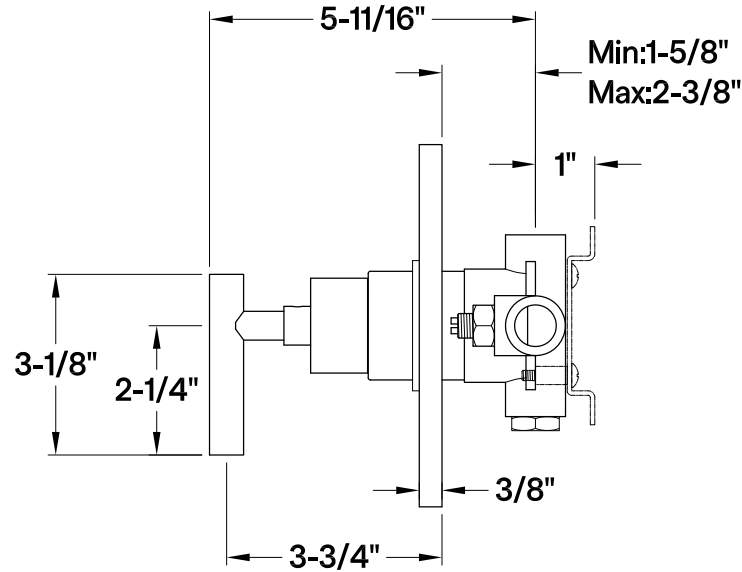

KB6330,1,2,3,6,7,8CMLE

Single Handle Pressure Balanced Tub & Shower Faucet, Valve Trim Only

Bracket