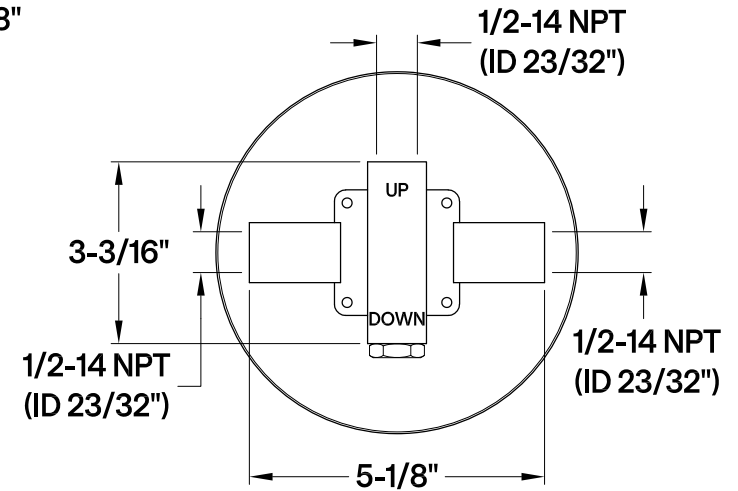

KB6330,1,2,3,6,7,8CMLE

Single Handle Pressure Balanced Tub & Shower Faucet, Valve Trim Only

Bracket