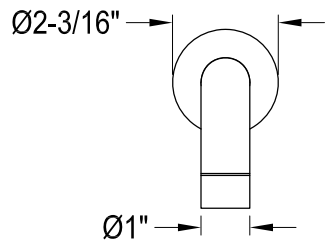

KB6331,2,7,8AXTO

Single Handle Pressure Balanced Tub & Shower Faucet, Tub Only

Bracket