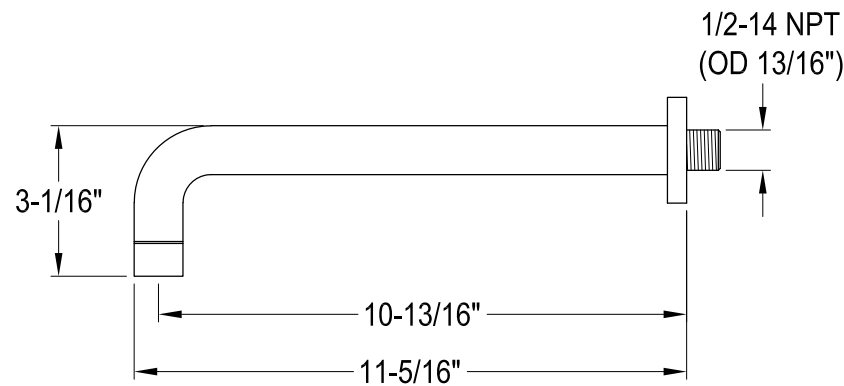

KB6331,2,7,8AXTO

Single Handle Pressure Balanced Tub & Shower Faucet, Tub Only

Bracket