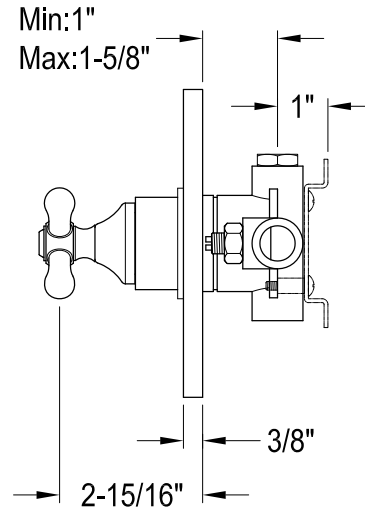

KB6331,2,7,8AXTO

Single Handle Pressure Balanced Tub & Shower Faucet, Tub Only

Bracket