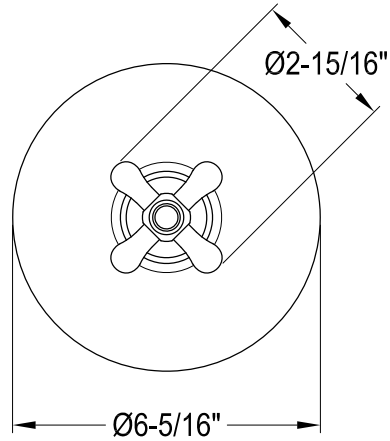

KB6331,2,7,8AXTO

Single Handle Pressure Balanced Tub & Shower Faucet, Tub Only

Bracket