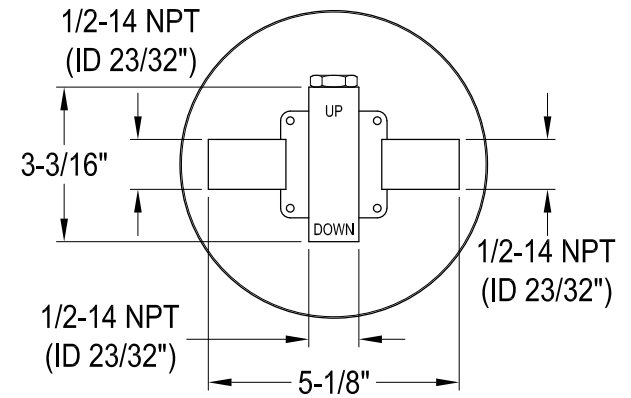

KB6331,2,7,8AXTO

Single Handle Pressure Balanced Tub & Shower Faucet, Tub Only

Bracket