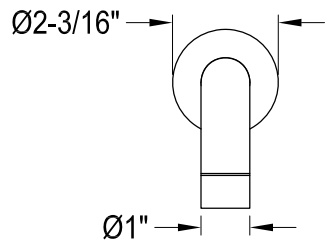

KB6331,2,7,8ALTO

Single Handle Pressure Balanced Tub & Shower Faucet, Tub Only

Bracket