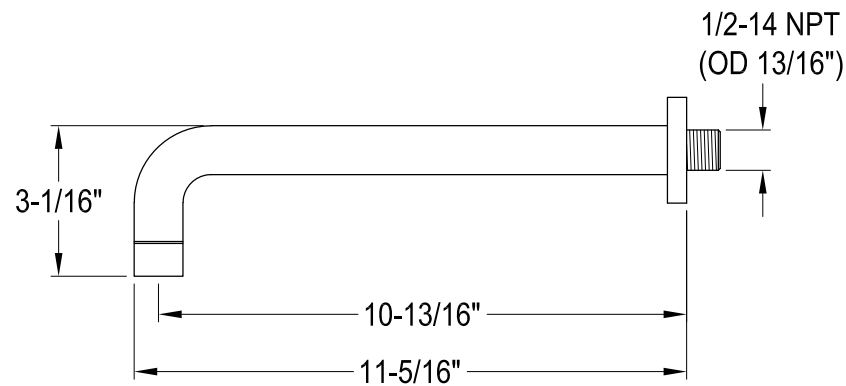

KB6331,2,7,8ALTO

Single Handle Pressure Balanced Tub & Shower Faucet, Tub Only

Bracket