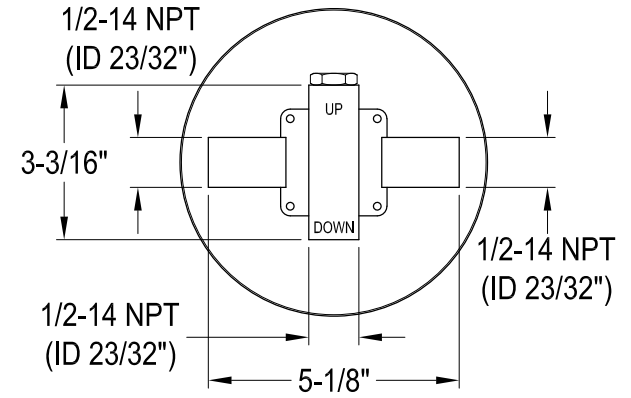

KB6331,2,7,8ALTO

Single Handle Pressure Balanced Tub & Shower Faucet, Tub Only

Bracket