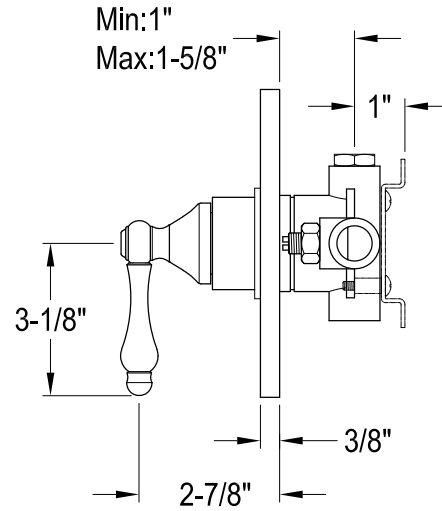

KB6331,2,7,8ALTO

Single Handle Pressure Balanced Tub & Shower Faucet, Tub Only

Bracket