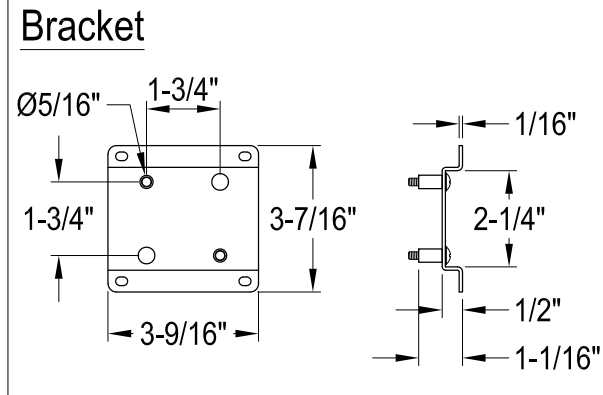

# KB6140,1,2,3,7,8AL

Single Handle Pressure Balanced Tub & Shower Faucet

Fit  $1/2\text{'}$  Copper Pipe (OD  $5/8\text{'}$ )  
or  $1/2\text{-}14\text{ NPT}$  (ID  $23/32\text{'}$ )  
or  $3/4\text{-}14\text{ NPT}$  (ID  $15/16\text{'}$ )