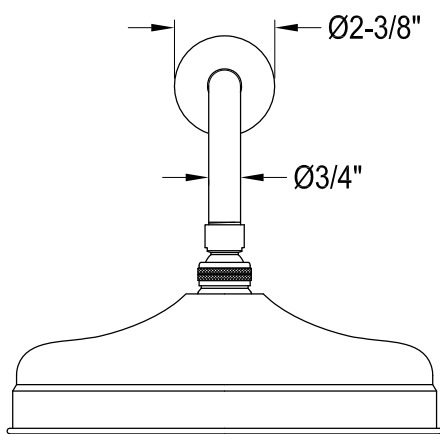

# KB6140,1,2,3,7,8AL

Single Handle Pressure Balanced Tub & Shower Faucet

Fit  $1/2\text{'}$  Copper Pipe (OD  $5/8\text{'}$ )  
or  $1/2\text{-}14\text{ NPT}$  (ID  $23/32\text{'}$ )  
or  $3/4\text{-}14\text{ NPT}$  (ID  $15/16\text{'}$ )