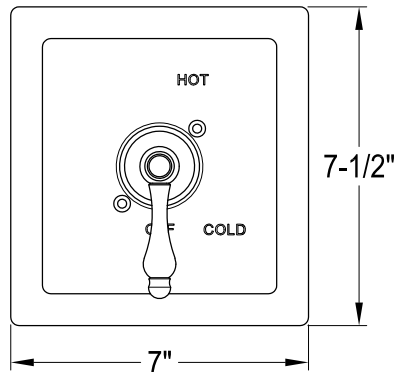

# KB6140,1,2,3,7,8AL

Single Handle Pressure Balanced Tub & Shower Faucet

Fit  $1/2\text{'}$  Copper Pipe (OD  $5/8\text{'}$ )  
or  $1/2\text{-}14\text{ NPT}$  (ID  $23/32\text{'}$ )  
or  $3/4\text{-}14\text{ NPT}$  (ID  $15/16\text{'}$ )