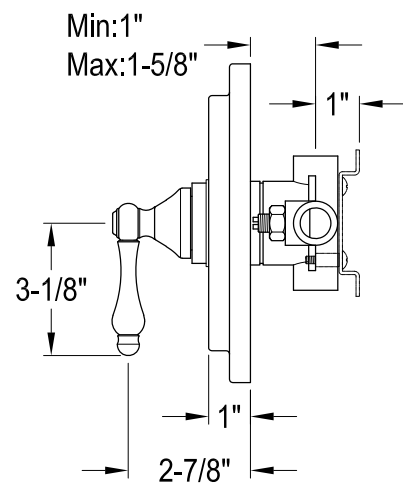

# KB6140,1,2,3,7,8AL

Single Handle Pressure Balanced Tub & Shower Faucet

Fit  $1/2\text{'}$  Copper Pipe (OD  $5/8\text{'}$ )  
or  $1/2\text{-}14\text{ NPT}$  (ID  $23/32\text{'}$ )  
or  $3/4\text{-}14\text{ NPT}$  (ID  $15/16\text{'}$ )