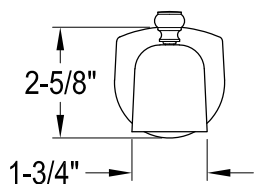

# KB6140,1,2,3,7,8AL

Single Handle Pressure Balanced Tub & Shower Faucet

Fit  $1/2\text{'}$  Copper Pipe (OD  $5/8\text{'}$ )  
or  $1/2\text{-}14\text{ NPT}$  (ID  $23/32\text{'}$ )  
or  $3/4\text{-}14\text{ NPT}$  (ID  $15/16\text{'}$ )