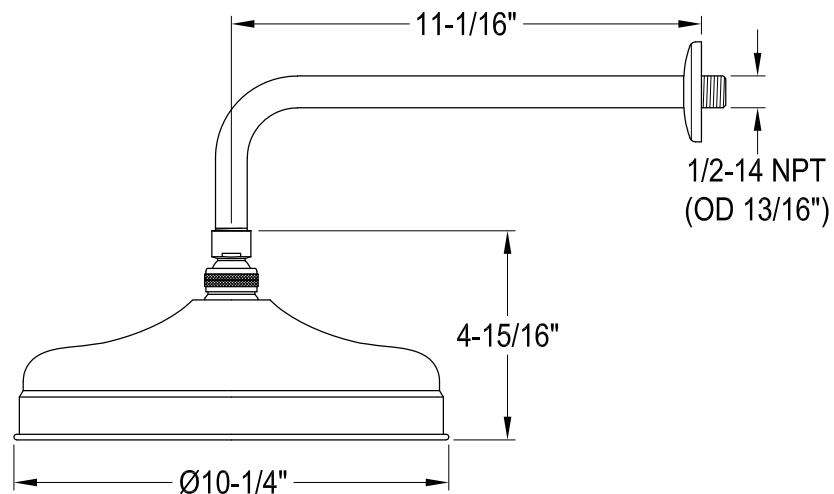

# KB6140,1,2,3,7,8AL

Single Handle Pressure Balanced Tub & Shower Faucet

Fit  $1/2\text{'}$  Copper Pipe (OD  $5/8\text{'}$ )  
or  $1/2\text{-}14\text{ NPT}$  (ID  $23/32\text{'}$ )  
or  $3/4\text{-}14\text{ NPT}$  (ID  $15/16\text{'}$ )