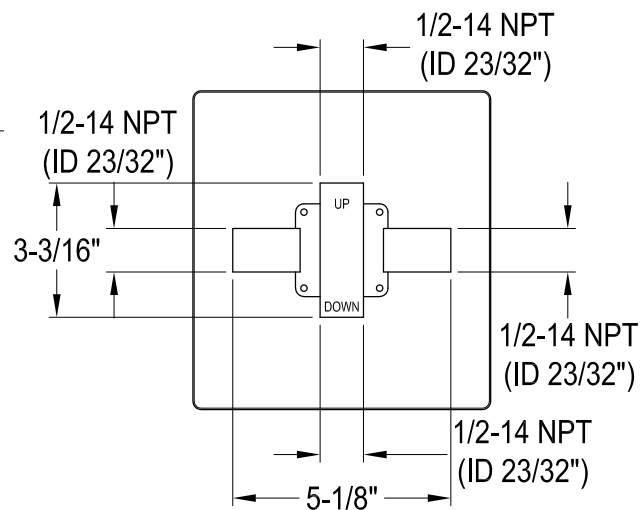

# KB6140,1,2,3,7,8AL

Single Handle Pressure Balanced Tub & Shower Faucet

Fit  $1/2\text{'}$  Copper Pipe (OD  $5/8\text{'}$ )  
or  $1/2\text{-}14\text{ NPT}$  (ID  $23/32\text{'}$ )  
or  $3/4\text{-}14\text{ NPT}$  (ID  $15/16\text{'}$ )