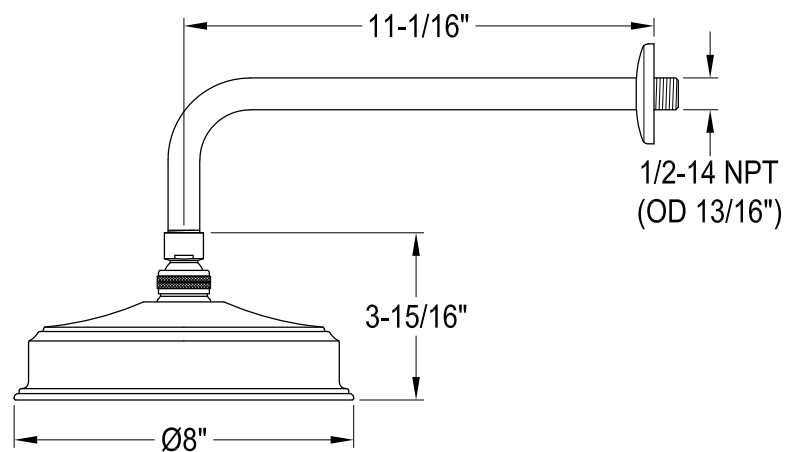

# KB5890, 1, 2, 3, 7, 8NDL

Single Handle Pressure Balanced Tub & Shower Faucet

## Bracket