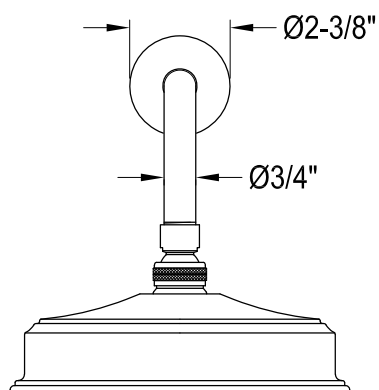

# KB5890, 1, 2, 3, 7, 8NDL

Single Handle Pressure Balanced Tub & Shower Faucet