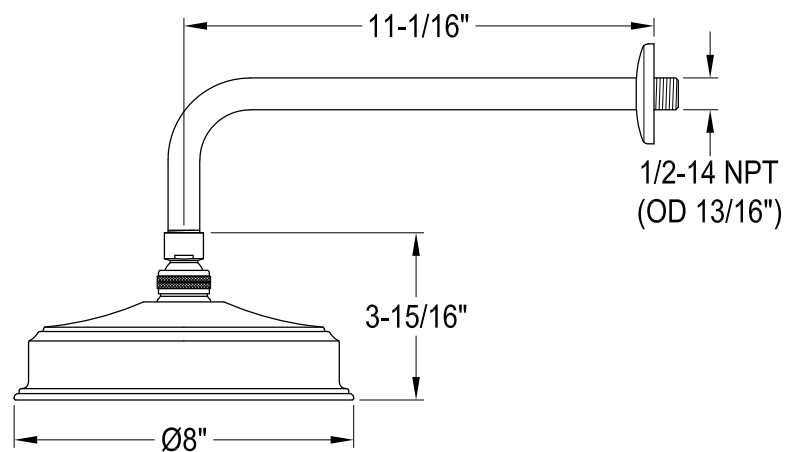

# KB5890, 1, 2, 3, 7, 8DL

Single Handle Pressure Balanced Tub & Shower Faucet

## Bracket