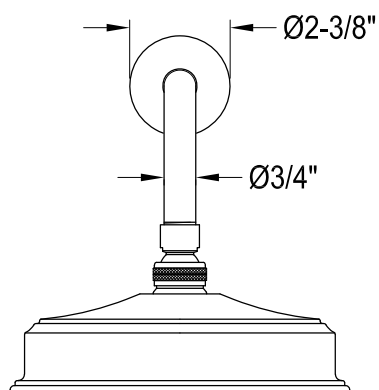

# KB5890, 1, 2, 3, 7, 8DL

Single Handle Pressure Balanced Tub & Shower Faucet