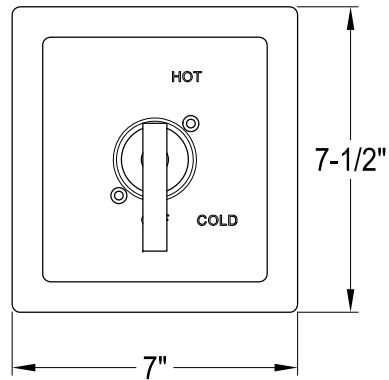

KB5890,2,3,7,8CML

Single Handle Pressure Balanced Tub & Shower Faucet

Fit 1/2" Copper Pipe (OD 5/8")
or 1/2-14 NPT (ID 23/32")
or 3/4-14 NPT (ID 15/16")