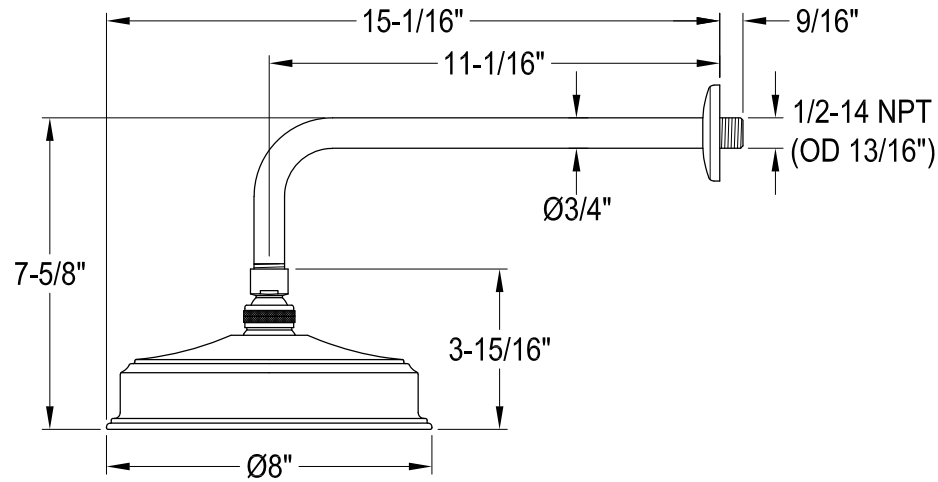

KB5890,2,3,7,8CML

Single Handle Pressure Balanced Tub & Shower Faucet

Fit 1/2" Copper Pipe (OD 5/8")
or 1/2-14 NPT (ID 23/32")
or 3/4-14 NPT (ID 15/16")