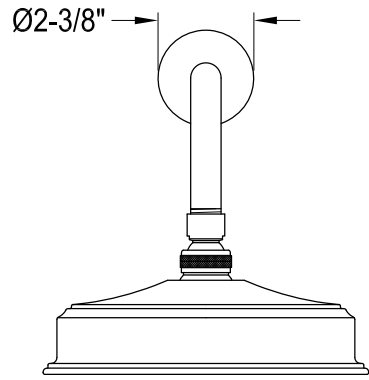

KB5890,2,3,7,8CML

Single Handle Pressure Balanced Tub & Shower Faucet

Fit 1/2" Copper Pipe (OD 5/8")
or 1/2-14 NPT (ID 23/32")
or 3/4-14 NPT (ID 15/16")