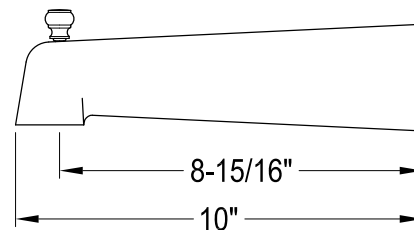

KB5890,2,3,7,8CML

Single Handle Pressure Balanced Tub & Shower Faucet

Fit 1/2" Copper Pipe (OD 5/8")
or 1/2-14 NPT (ID 23/32")
or 3/4-14 NPT (ID 15/16")