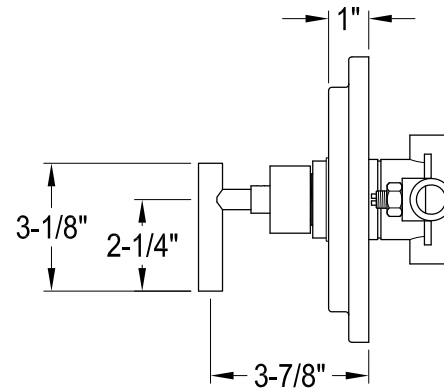

KB5890,2,3,7,8CML

Single Handle Pressure Balanced Tub & Shower Faucet

Fit 1/2" Copper Pipe (OD 5/8")
or 1/2-14 NPT (ID 23/32")
or 3/4-14 NPT (ID 15/16")