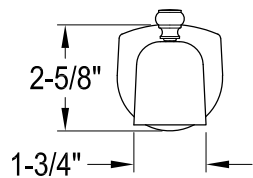

KB5890,2,3,7,8CML

Single Handle Pressure Balanced Tub & Shower Faucet

Fit 1/2" Copper Pipe (OD 5/8")
or 1/2-14 NPT (ID 23/32")
or 3/4-14 NPT (ID 15/16")