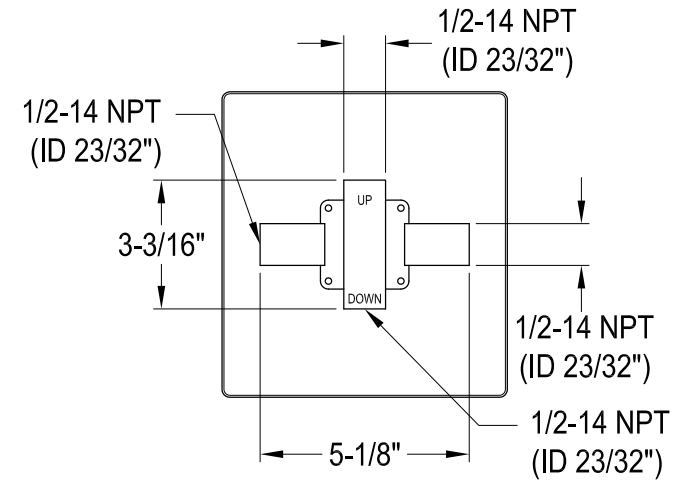

KB5890,2,3,7,8CML

Single Handle Pressure Balanced Tub & Shower Faucet

Fit 1/2" Copper Pipe (OD 5/8")
or 1/2-14 NPT (ID 23/32")
or 3/4-14 NPT (ID 15/16")