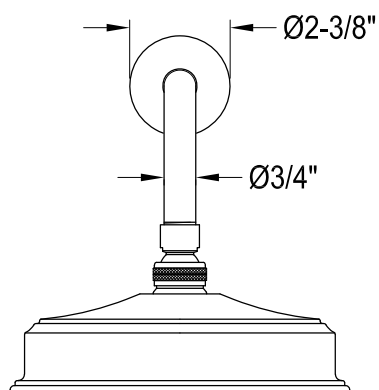

KB5890, 1, 2, 3, 7, 8AL

Single Handle Pressure Balanced Tub & Shower Faucet

Bracket