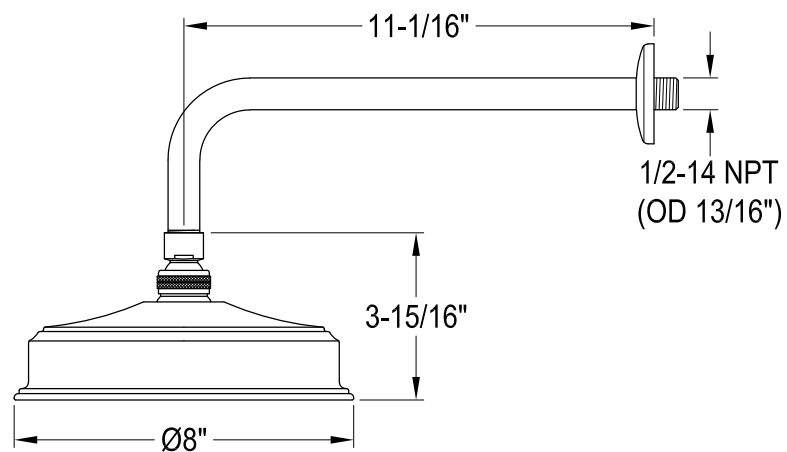

KB5890, 1, 2, 3, 7, 8AL

Single Handle Pressure Balanced Tub & Shower Faucet

Bracket