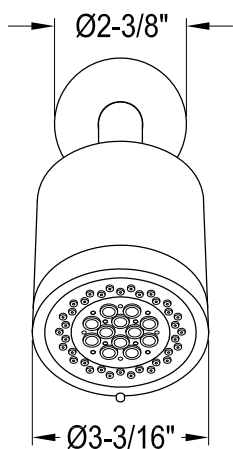

KB4650,3,7DL

Single Handle Pressure Balanced Tub & Shower Faucet

Bracket