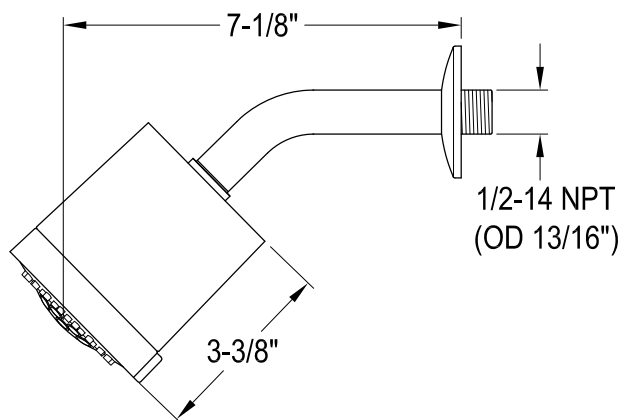

KB4650,3,7DL

Single Handle Pressure Balanced Tub & Shower Faucet

Bracket