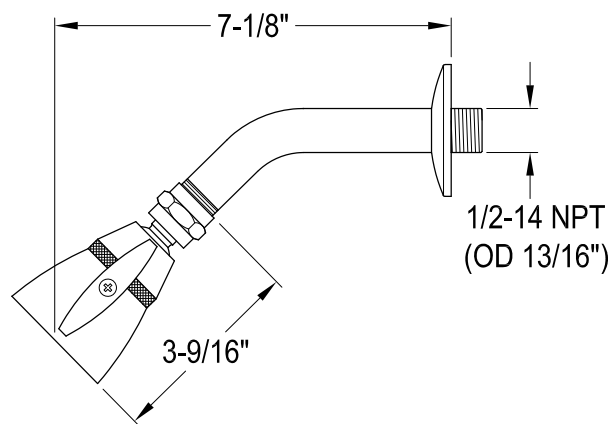

# KB4631,2,5,8BX

Single Handle Pressure Balanced Tub & Shower Faucet

## Bracket