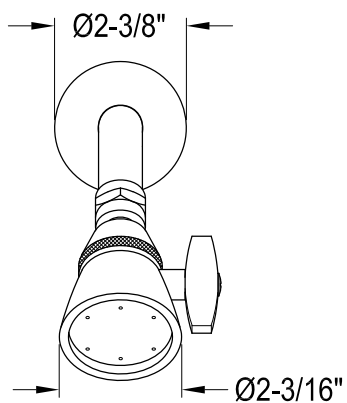

# KB4631,2,5,8BX

Single Handle Pressure Balanced Tub & Shower Faucet

## Bracket