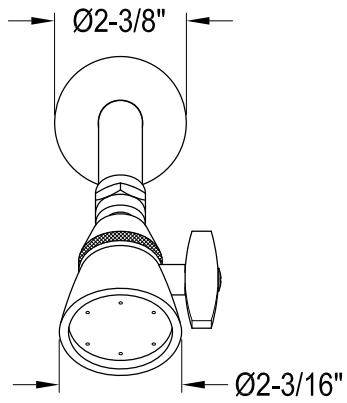

KB4631,5,8BL

Single Handle Pressure Balanced Tub & Shower Faucet

Bracket