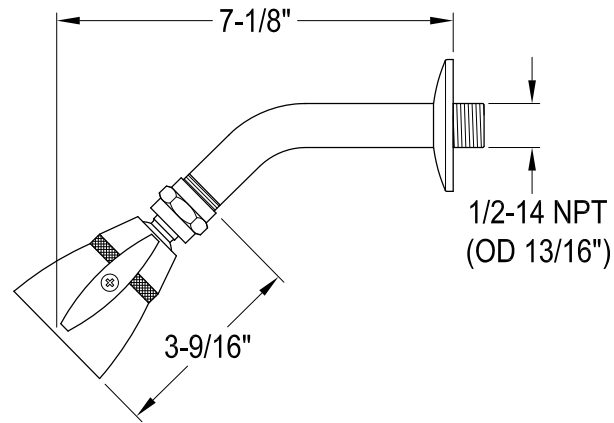

KB4631,5,8BL

Single Handle Pressure Balanced Tub & Shower Faucet

Bracket