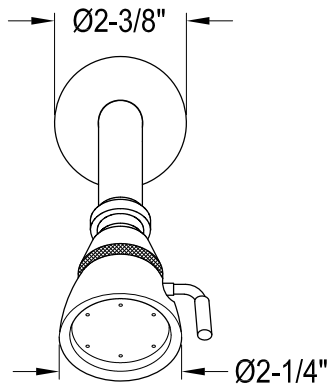

KB3630, 1, 2, 3, 5, 6, 7, 8AXSO

Single Handle Pressure Balanced Tub & Shower Faucet, Shower Only

Bracket