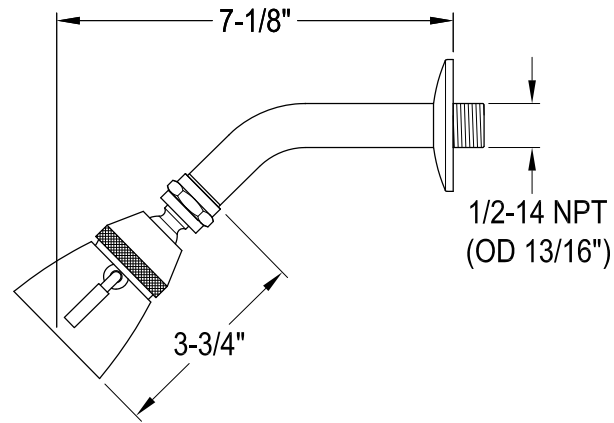

KB3630, 1, 2, 3, 5, 6, 7, 8AXSO

Single Handle Pressure Balanced Tub & Shower Faucet, Shower Only

Bracket