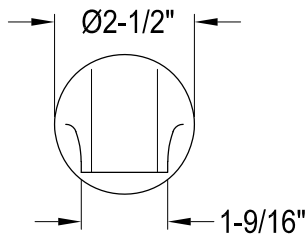

# KB3631,2,5,8ALTO

Single Handle Pressure Balanced Tub & Shower Faucet, Tub Only