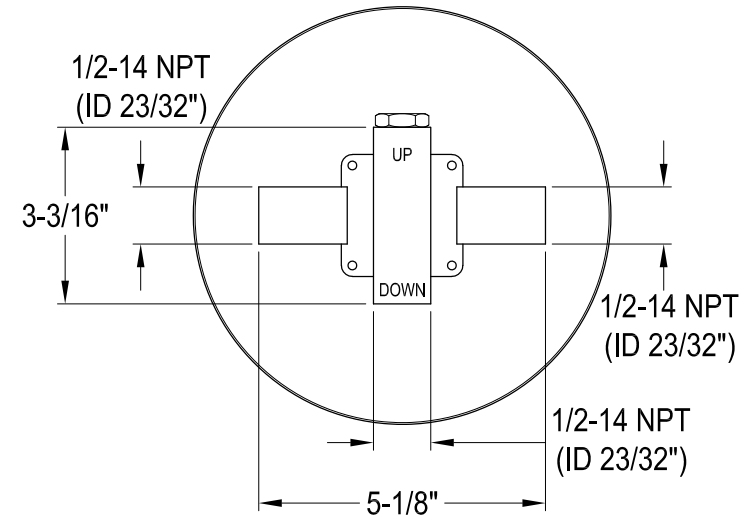

# KB3631,2,5,8ALTO

Single Handle Pressure Balanced Tub & Shower Faucet, Tub Only

## Bracket