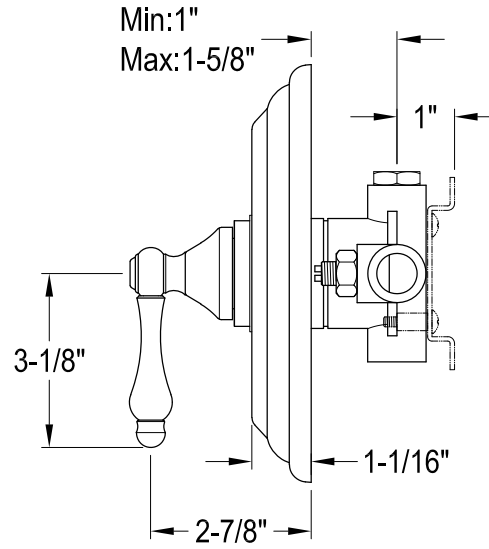

# KB3631,2,5,8ALTO

Single Handle Pressure Balanced Tub & Shower Faucet, Tub Only

## Bracket