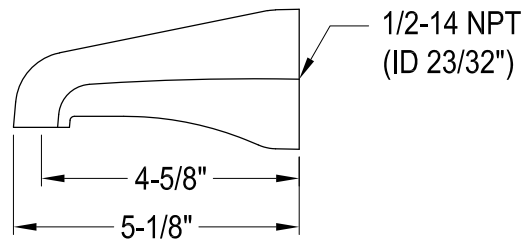

# KB3631,2,5,8ALTO

Single Handle Pressure Balanced Tub & Shower Faucet, Tub Only

## Bracket