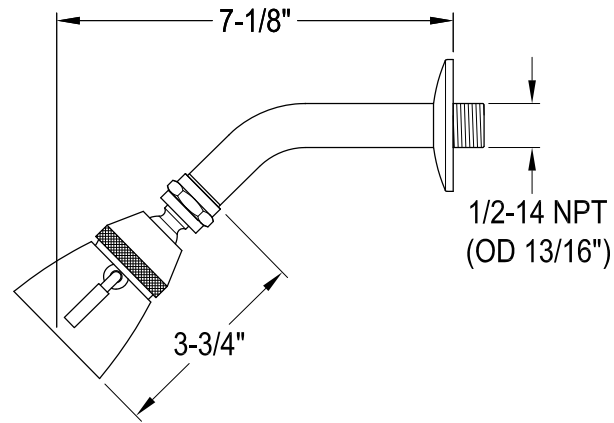

# KB3630, 1, 2, 3, 5, 7, 8ACL

Single Handle Pressure Balanced Tub & Shower Faucet

## Bracket