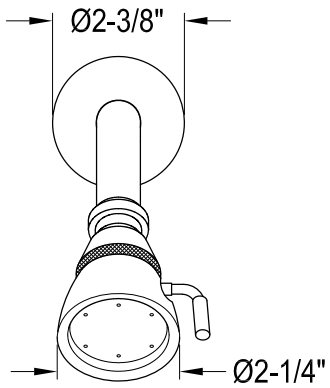

# KB3630, 1, 2, 3, 5, 7, 8ACL

Single Handle Pressure Balanced Tub & Shower Faucet