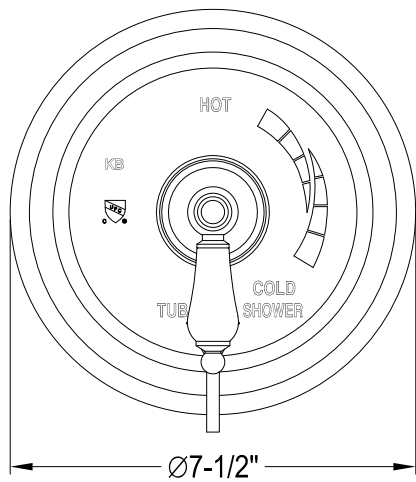

KB36300, 10, 20, 30, 50, 60, 70, 80PL

Single Handle Pressure Balanced Tub & Shower Faucet With Diverter

Min: 1"
Max: 1-5/8"