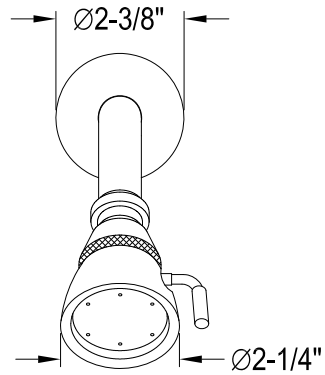

KB36300, 10, 20, 30, 50, 60, 70, 80PL

Single Handle Pressure Balanced Tub & Shower Faucet With Diverter

Min: 1"
Max: 1-5/8"