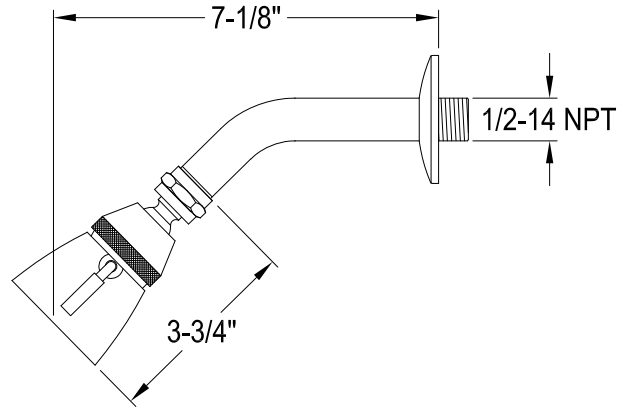

KB36300, 10, 20, 30, 50, 60, 70, 80PL

Single Handle Pressure Balanced Tub & Shower Faucet With Diverter

Min: 1"
Max: 1-5/8"