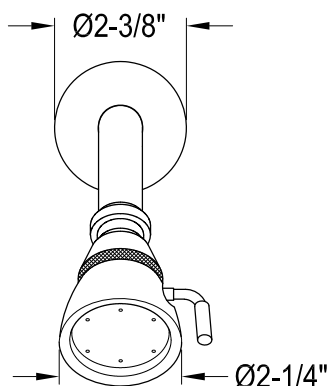

# KB2631,2,5,8TL

Single Handle Pressure Balanced Tub & Shower Faucet