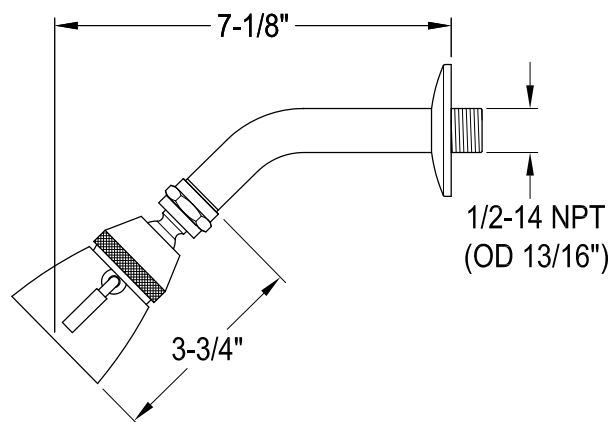

# KB2631,2,5,8TL

Single Handle Pressure Balanced Tub & Shower Faucet

## Bracket