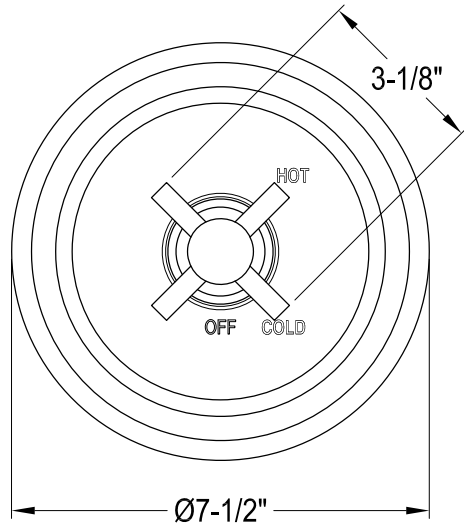

KB2630,1,3,6,7,8DXTO

Single Handle Pressure Balanced Tub & Shower Faucet, Tub Only

Bracket