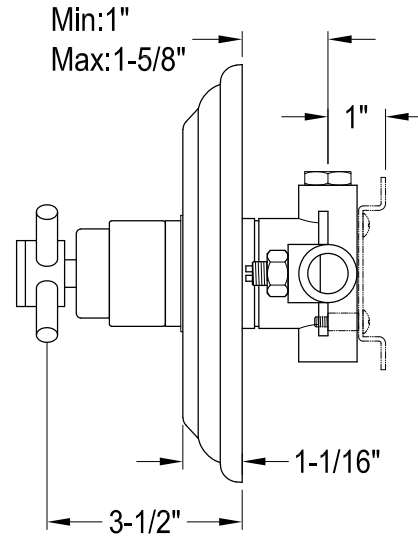

KB2630,1,3,6,7,8DXTO

Single Handle Pressure Balanced Tub & Shower Faucet, Tub Only

Bracket