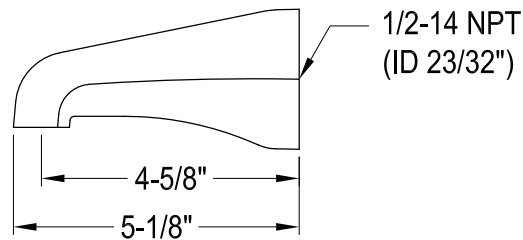

KB2630,1,3,6,7,8DXTO

Single Handle Pressure Balanced Tub & Shower Faucet, Tub Only

Bracket