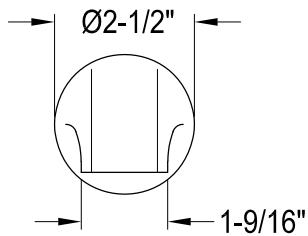

KB2630,1,3,6,7,8DXTO

Single Handle Pressure Balanced Tub & Shower Faucet, Tub Only

Bracket