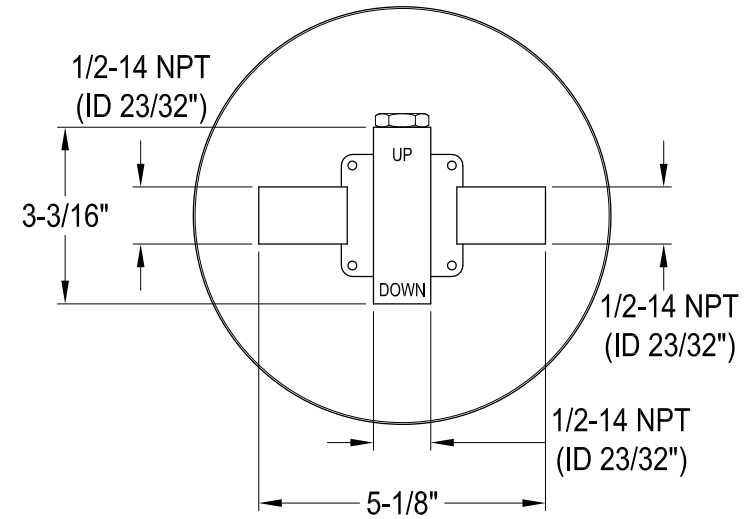

KB2630,1,3,6,7,8DXTO

Single Handle Pressure Balanced Tub & Shower Faucet, Tub Only

Bracket