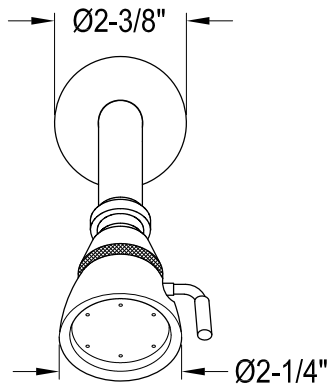

# KB2630, 1, 2, 3, 5, 6, 7, 8 DLSO

Single Handle Pressure Balanced Tub & Shower Faucet, Shower Only