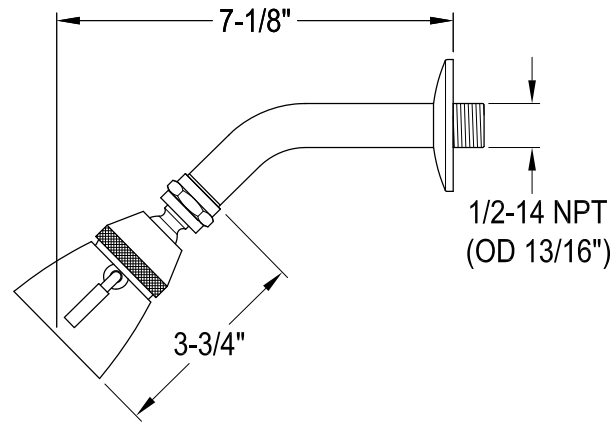

# KB2630, 1, 2, 3, 5, 6, 7, 8 DLSO

Single Handle Pressure Balanced Tub & Shower Faucet, Shower Only

## Bracket