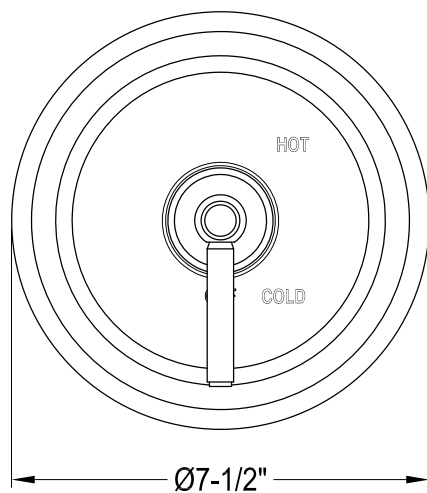

KB2631ELTO

Single Handle Pressure Balanced Tub & Shower Faucet, Tub Only

Bracket