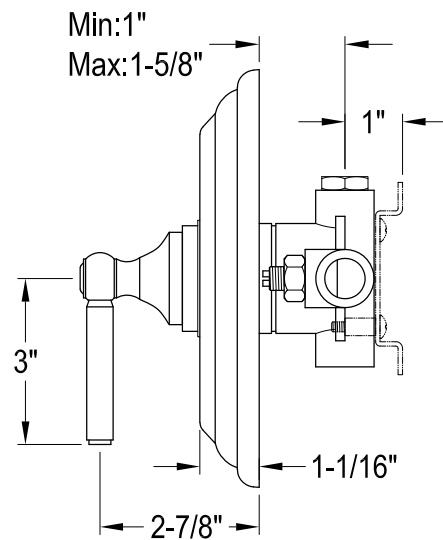

KB2631ELTO

Single Handle Pressure Balanced Tub & Shower Faucet, Tub Only

Bracket