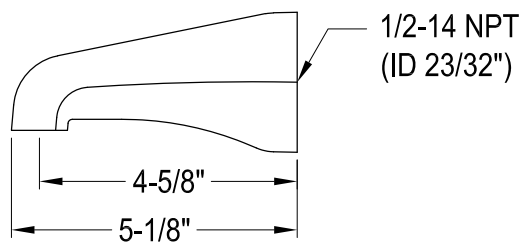

KB2631ELTO

Single Handle Pressure Balanced Tub & Shower Faucet, Tub Only

Bracket