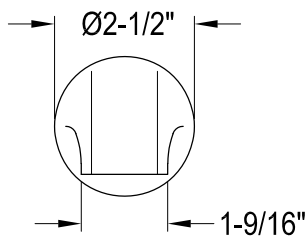

KB2631ELTO

Single Handle Pressure Balanced Tub & Shower Faucet, Tub Only

Bracket