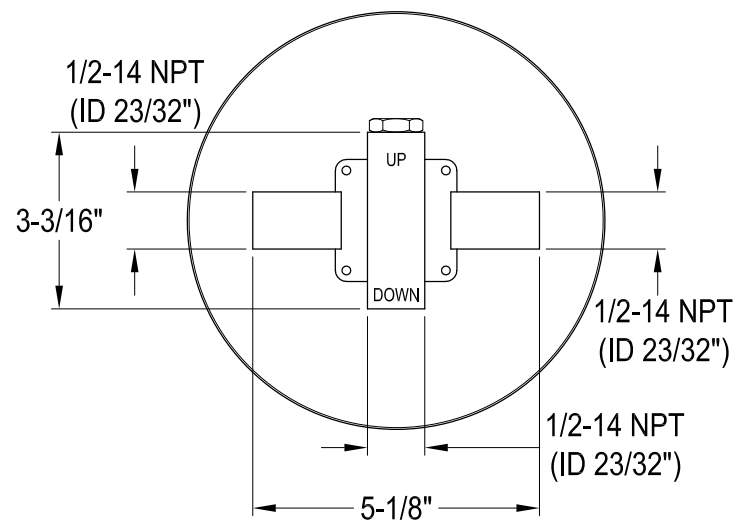

KB2631ELTO

Single Handle Pressure Balanced Tub & Shower Faucet, Tub Only

Bracket