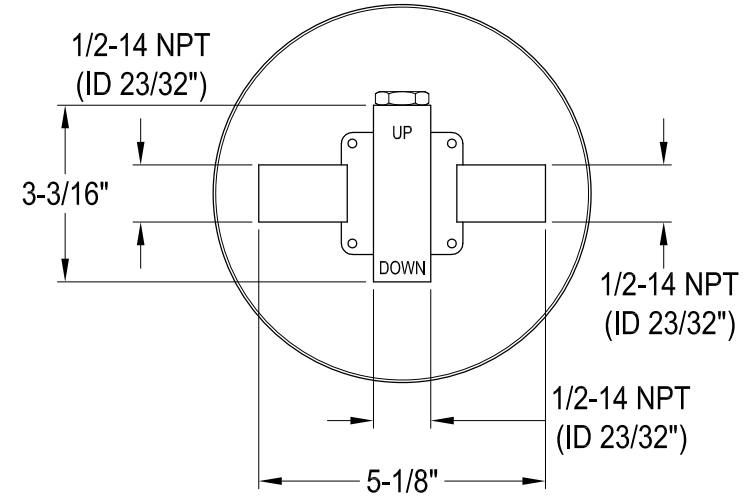

KB1631,2,4,7,8,9TO

Single Handle Pressure Balanced Tub & Shower Faucet, Tub only

Bracket