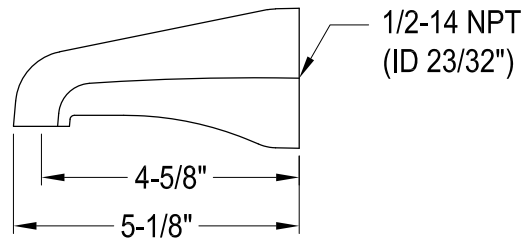

KB1631,2,4,7,8,9TO

Single Handle Pressure Balanced Tub & Shower Faucet, Tub only

Bracket