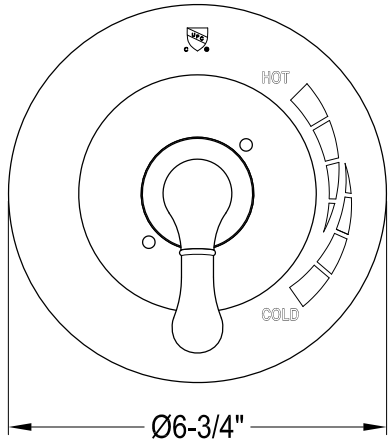

KB1631,2,4,7,8,9TO

Single Handle Pressure Balanced Tub & Shower Faucet, Tub only

Bracket