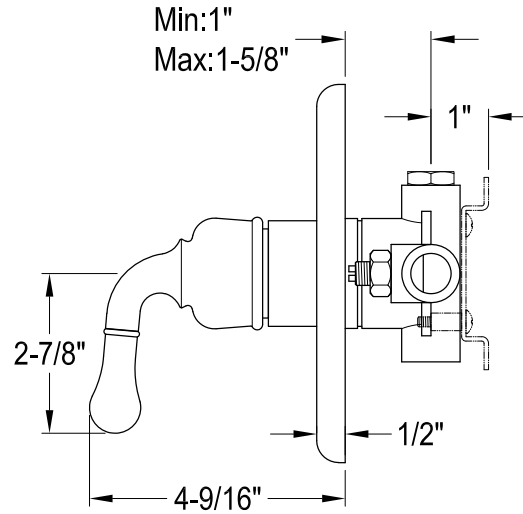

KB1631,2,4,7,8,9TO

Single Handle Pressure Balanced Tub & Shower Faucet, Tub only

Bracket