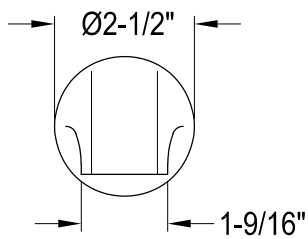

KB1631,2,4,7,8,9TO

Single Handle Pressure Balanced Tub & Shower Faucet, Tub only

Bracket