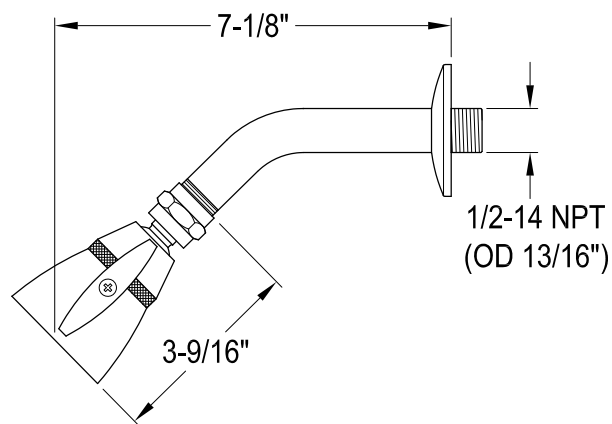

KB1632,4,7,8,9

Single Handle Pressure Balanced Tub & Shower Faucet

Bracket