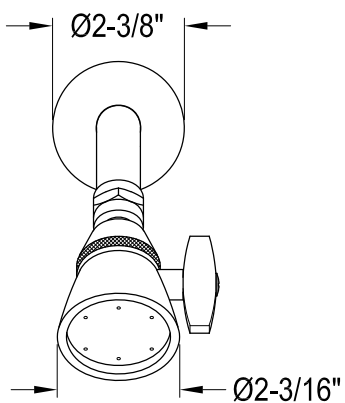

KB1632,4,7,8,9

Single Handle Pressure Balanced Tub & Shower Faucet

Bracket