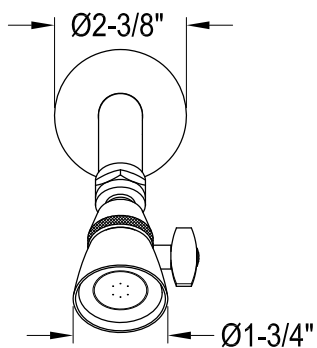

EB1631DFL

Single Handle Pressure Balanced Tub & Shower Faucet

Bracket