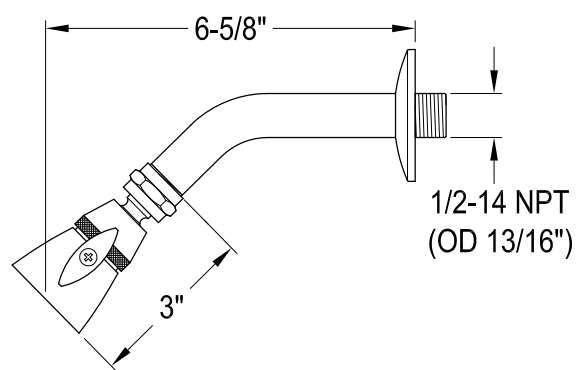

EB1631DFL

Single Handle Pressure Balanced Tub & Shower Faucet

Bracket