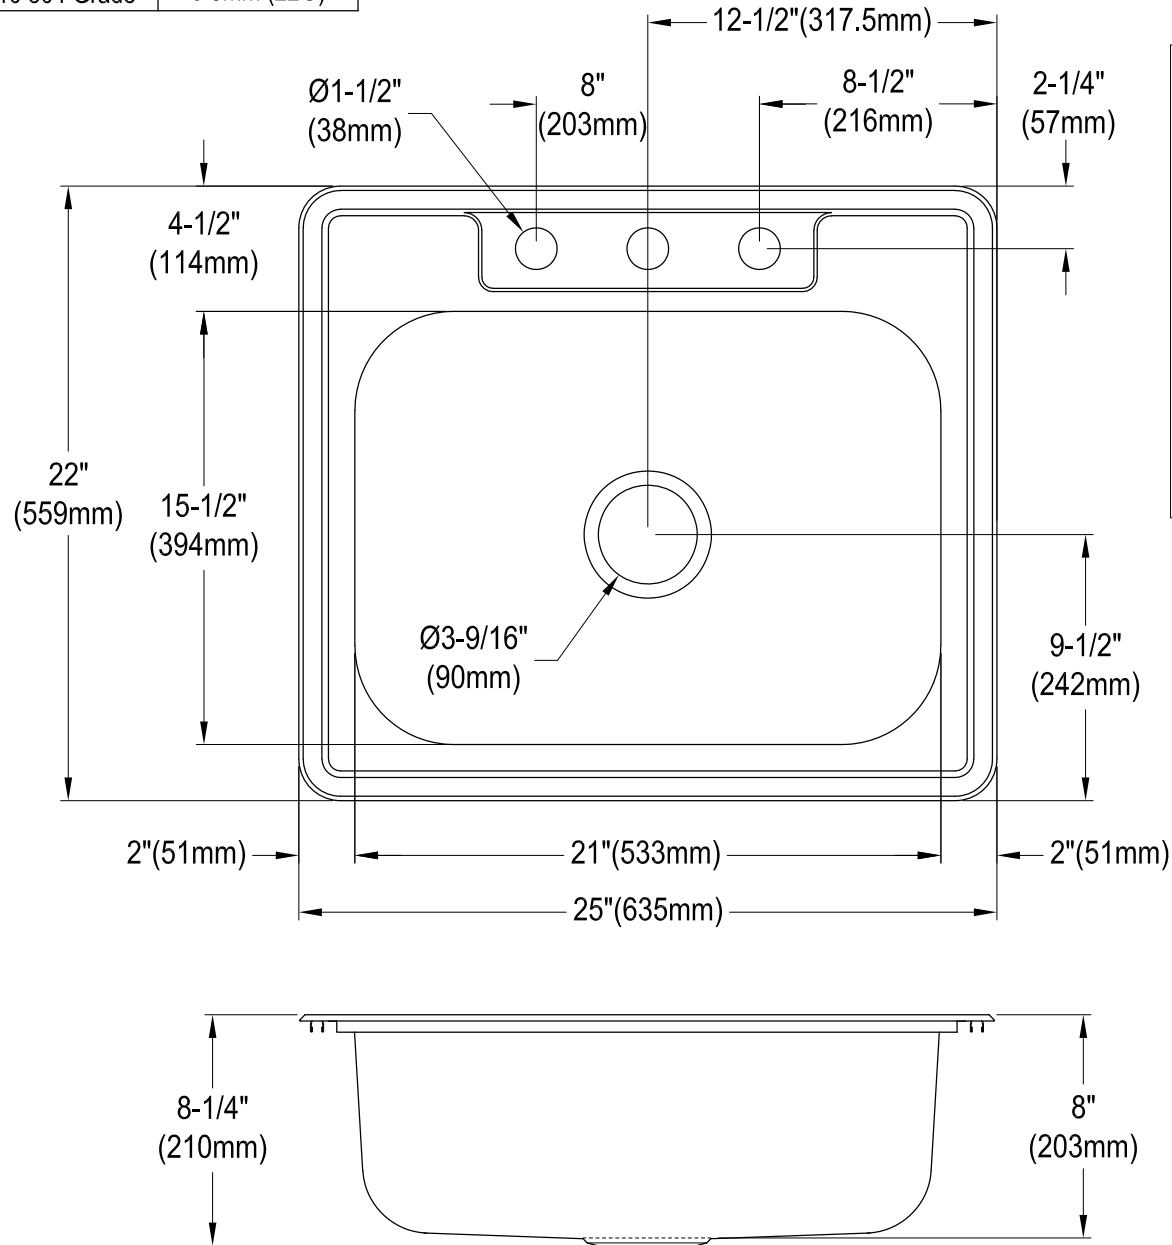

K25228BN

Stainless Steel Self-Rimming Single Bowl Kitchen Sink , (L)25" X (W)22" X (H)8-1/4"

Bowl Depth	SS Type	Thickness
8"	18-10 304 Grade	0.8mm (22G)

Drain Hole Size Scale (2:1)