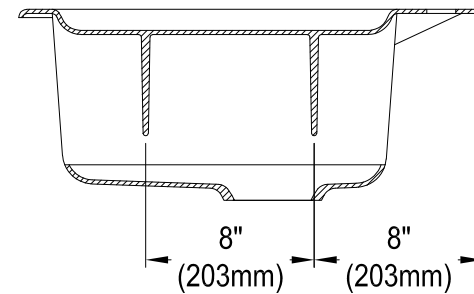

# GT33229D5

Cast Iron Self-Rimming Double Bowl Kitchen Sink, 5 Holes, (L)33" X (W)22" X (D)9-1/16"

Section A-A

Section B-B