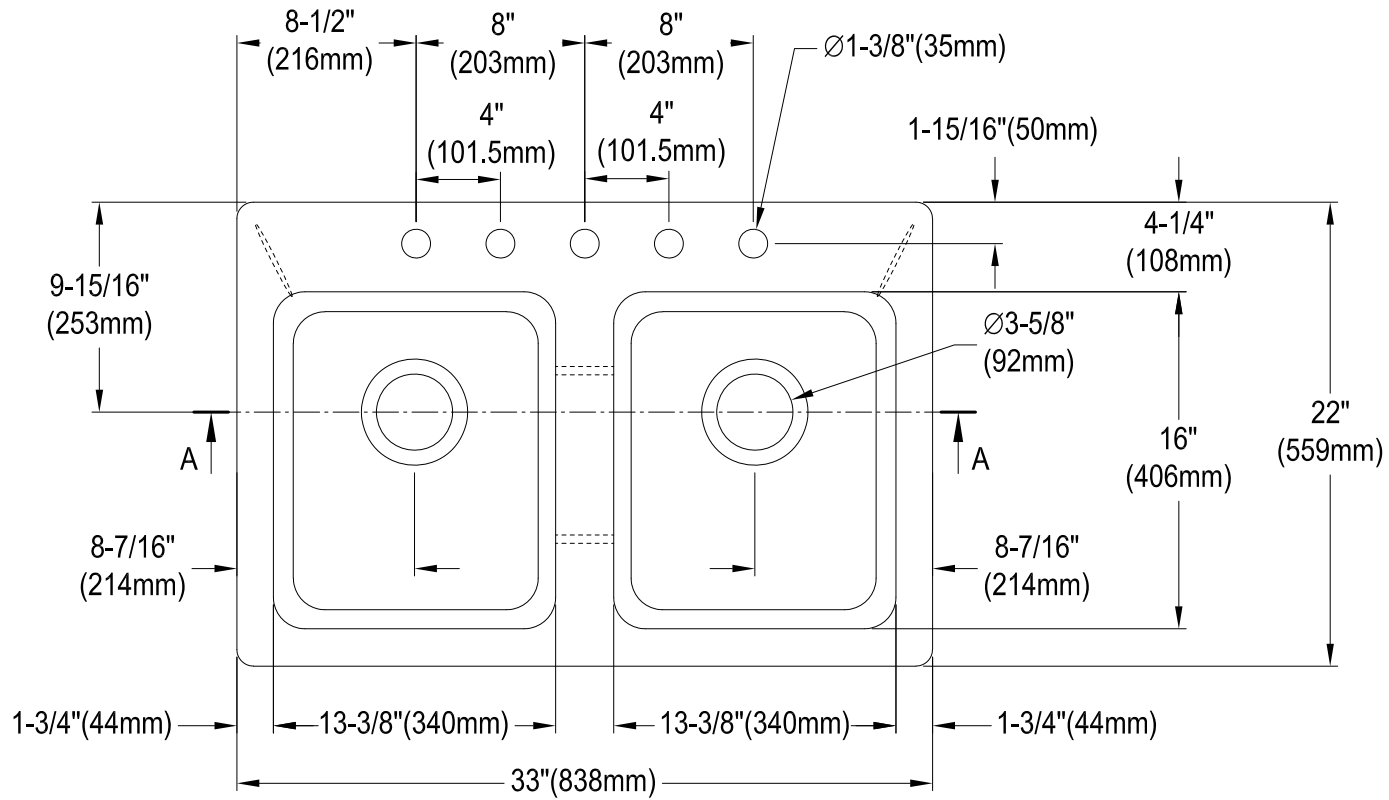

# GT33229D5

Cast Iron Self-Rimming Double Bowl Kitchen Sink, 5 Holes, (L)33" X (W)22" X (D)9-1/16"

Section A-A

Section B-B