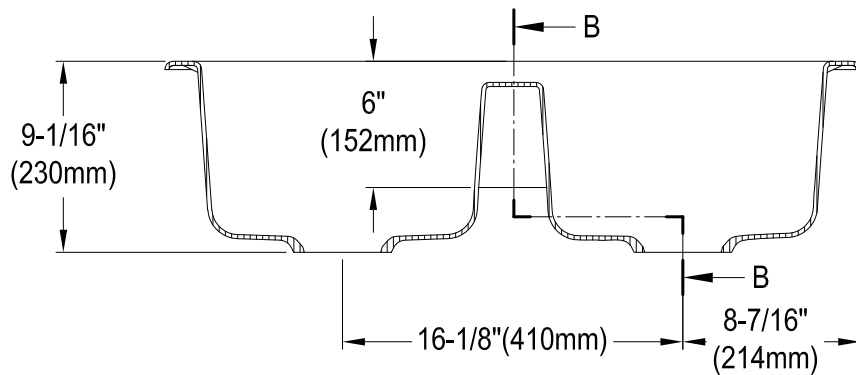

# GT33229D5

Cast Iron Self-Rimming Double Bowl Kitchen Sink, 5 Holes, (L)33" X (W)22" X (D)9-1/16"

Section A-A

Section B-B