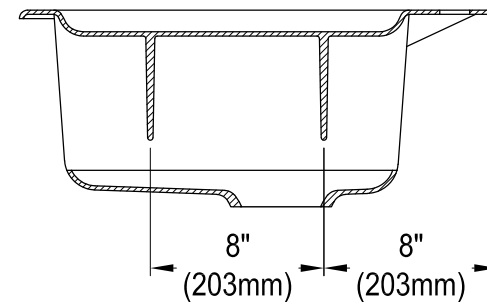

GT33229D5

Cast Iron Self-Rimming Double Bowl Kitchen Sink, 5 Holes, (L)33" X (W)22" X (D)9-1/16"

Section A-A

Section B-B