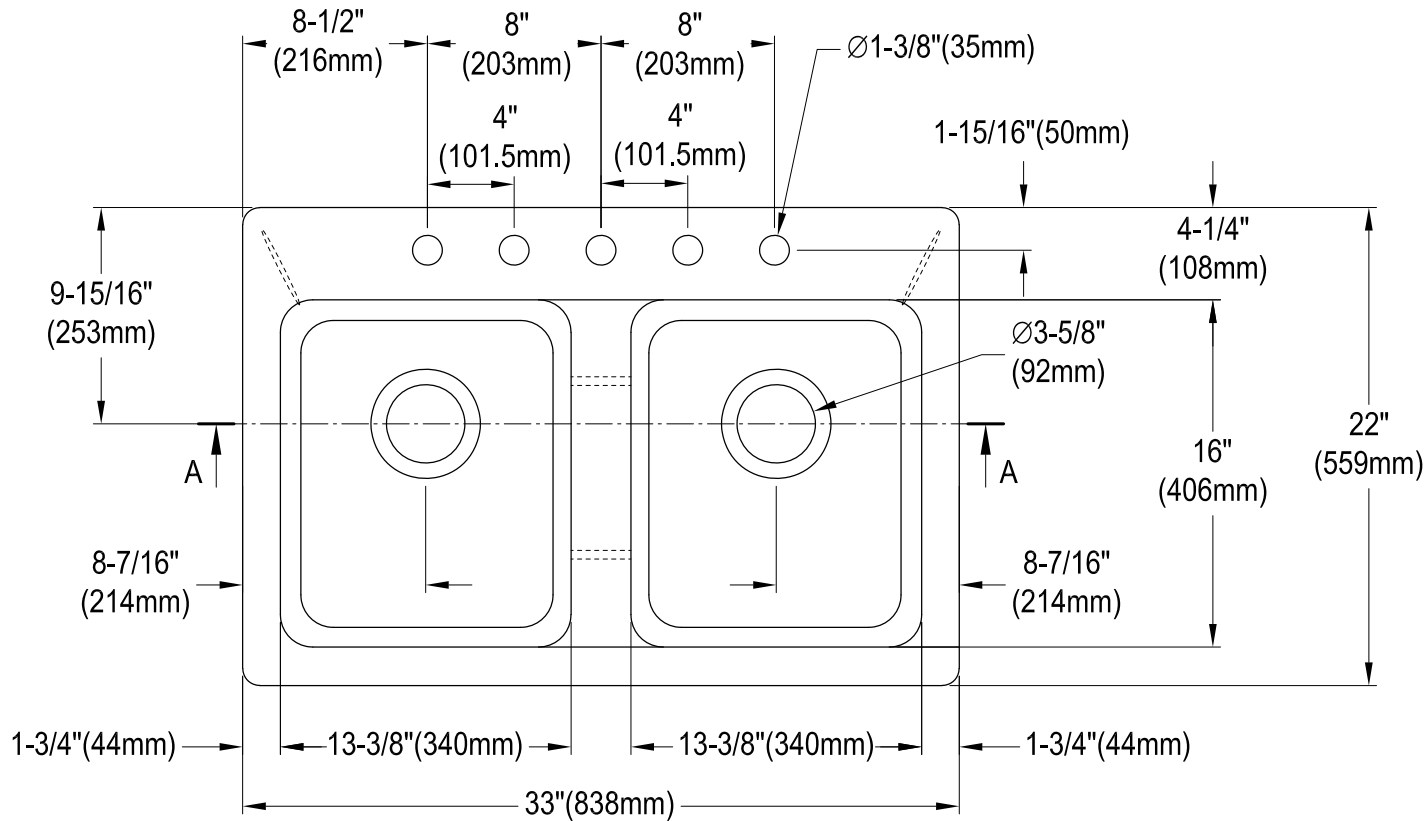

GT33229D5

Cast Iron Self-Rimming Double Bowl Kitchen Sink, 5 Holes, (L)33" X (W)22" X (D)9-1/16"

Section A-A

Section B-B