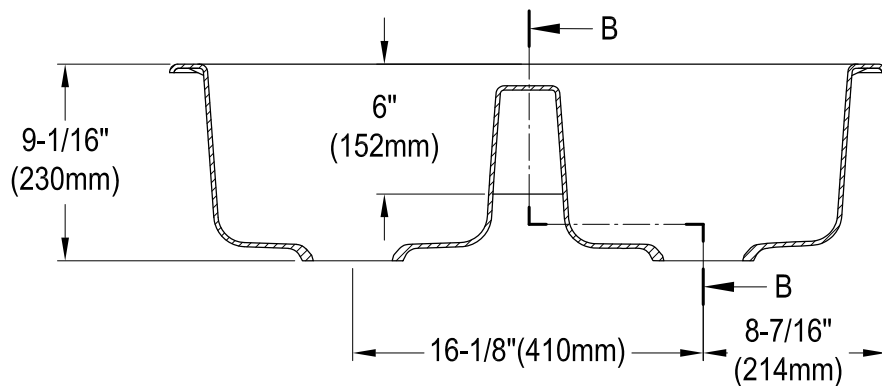

GT33229D5

Cast Iron Self-Rimming Double Bowl Kitchen Sink, 5 Holes, (L)33" X (W)22" X (D)9-1/16"

Section A-A

Section B-B