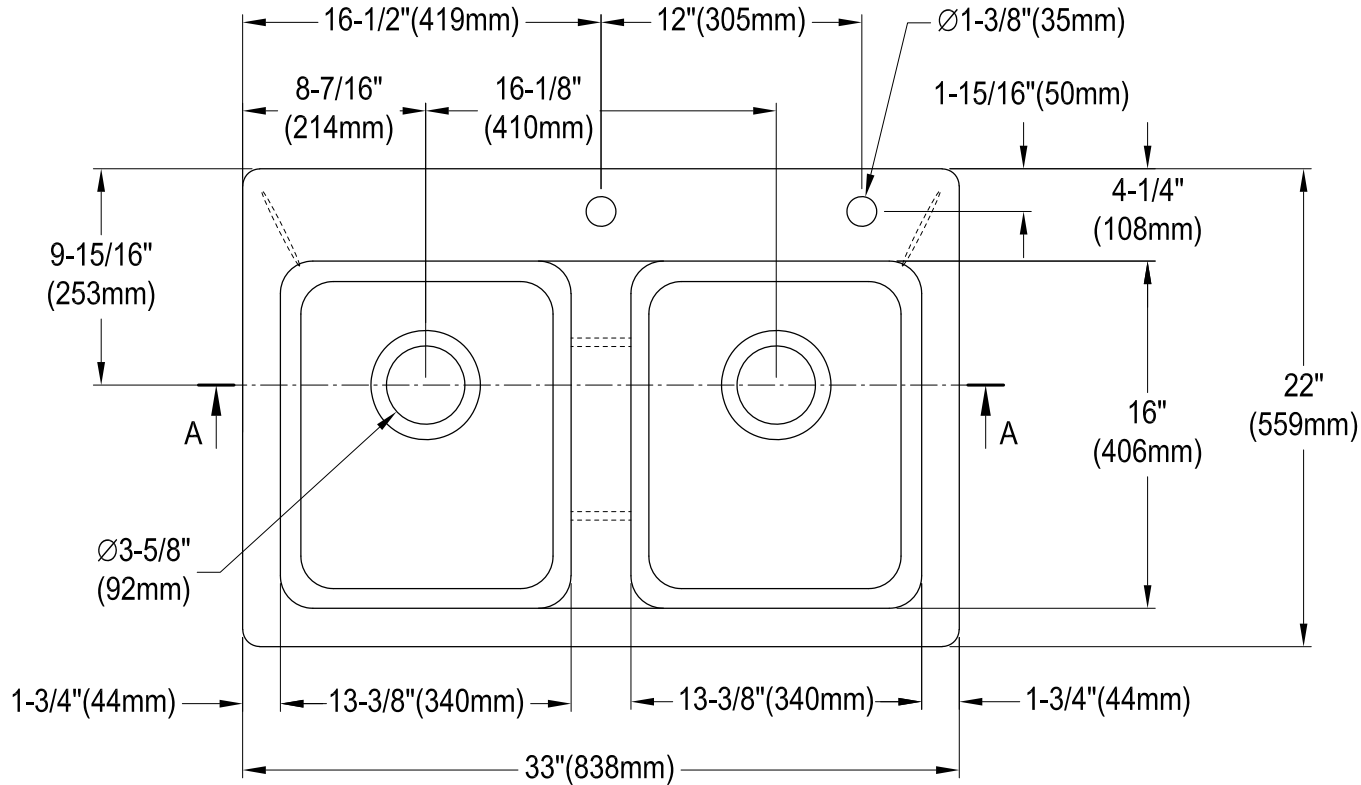

GT33229D2

Cast Iron Self-Rimming Double Bowl Kitchen Sink, 2 Holes, (L)33" X (W)22" X (D)9-1/16"

Section A-A

Section B-B