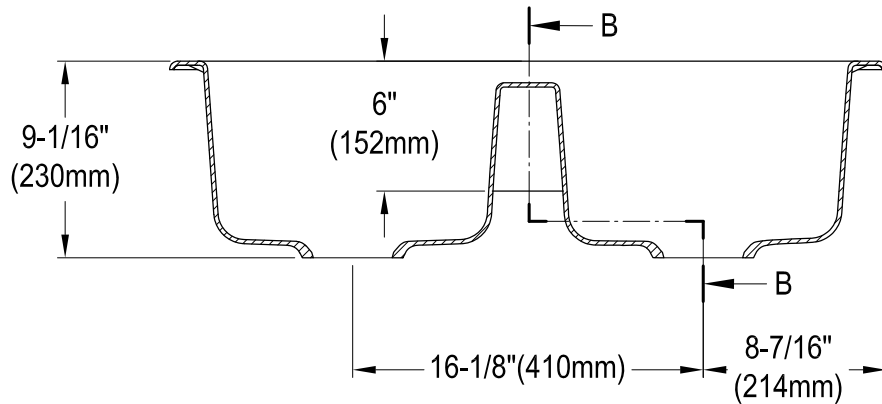

GT33229D2

Cast Iron Self-Rimming Double Bowl Kitchen Sink, 2 Holes, (L)33" X (W)22" X (D)9-1/16"

Section A-A

Section B-B