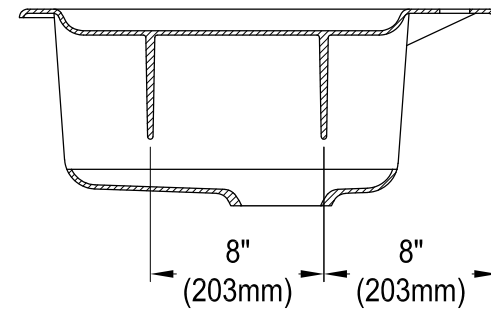

GT33229D2

Cast Iron Self-Rimming Double Bowl Kitchen Sink, 2 Holes, (L)33" X (W)22" X (D)9-1/16"

Section A-A

Section B-B