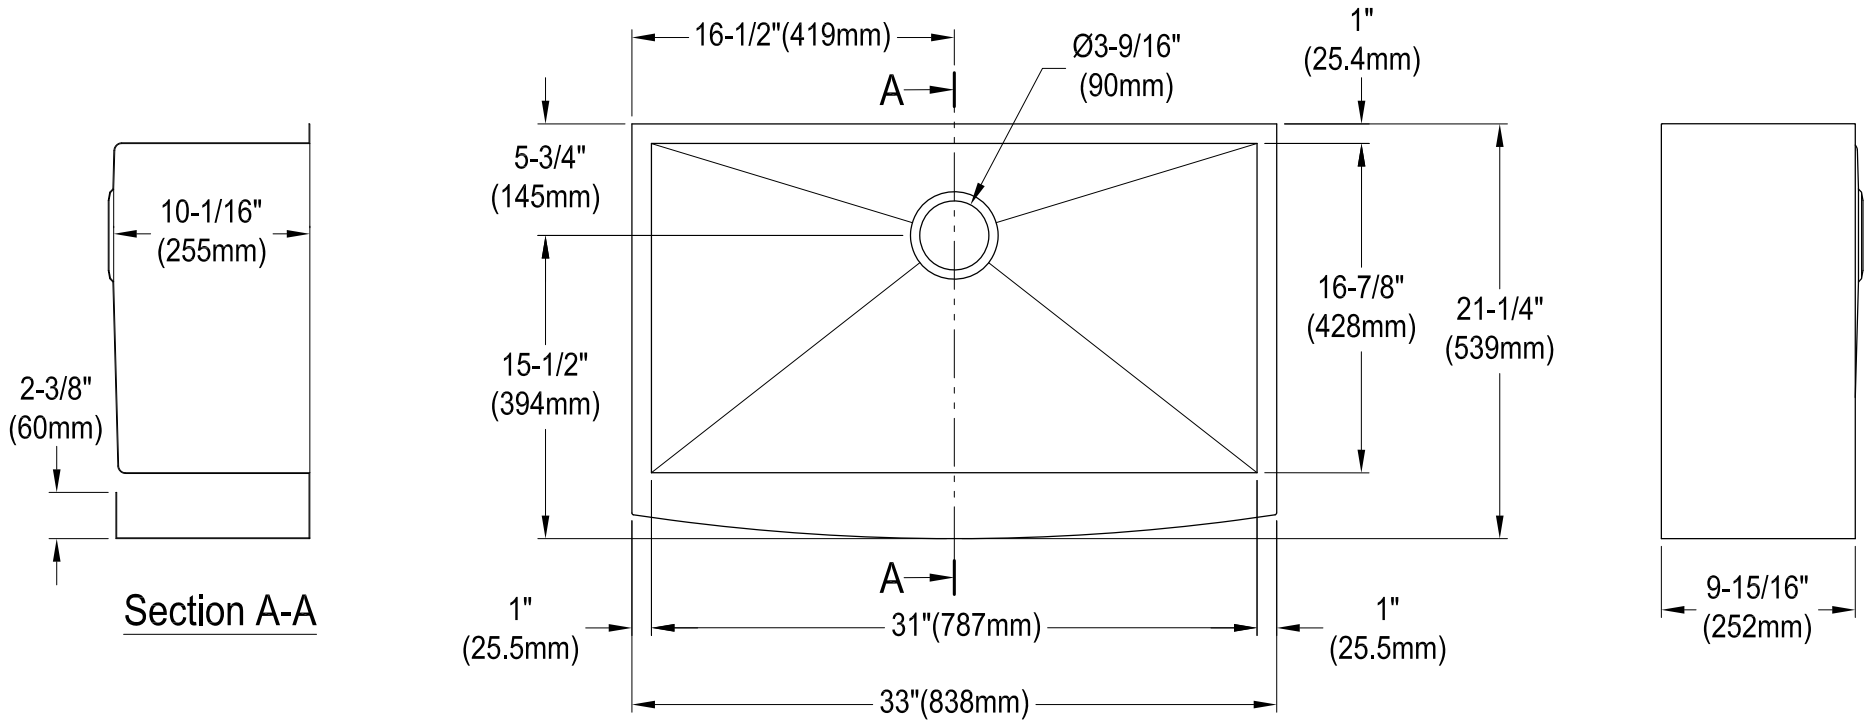

GKUSF332110

Stainless Steel Farmhouse Handmade Single Bowl Kitchen Sink, (L)33" X (W)21-1/4" X (H)10-5/16"

	Bowl Depth	SS Type	Thickness
Sink Body	10-1/16"	18-10 304 Grade	1.05mm(18G)
Front Apron	9-15/16"	18-10 304 Grade	1.05mm(18G)

Strainer

Drain Hole Size

Scale (2:1)