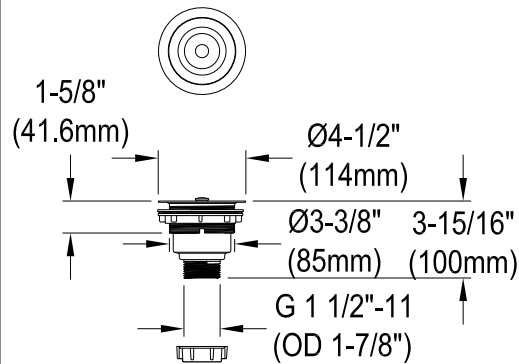

GKUSF332110

Stainless Steel Farmhouse Handmade Single Bowl Kitchen Sink, (L)33" X (W)21-1/4" X (H)10-5/16"

	Bowl Depth	SS Type	Thickness
Sink Body	10-1/16"	18-10 304 Grade	1.05mm(18G)
Front Apron	9-15/16"	18-10 304 Grade	1.05mm(18G)

Strainer

Drain Hole Size

Scale (2:1)