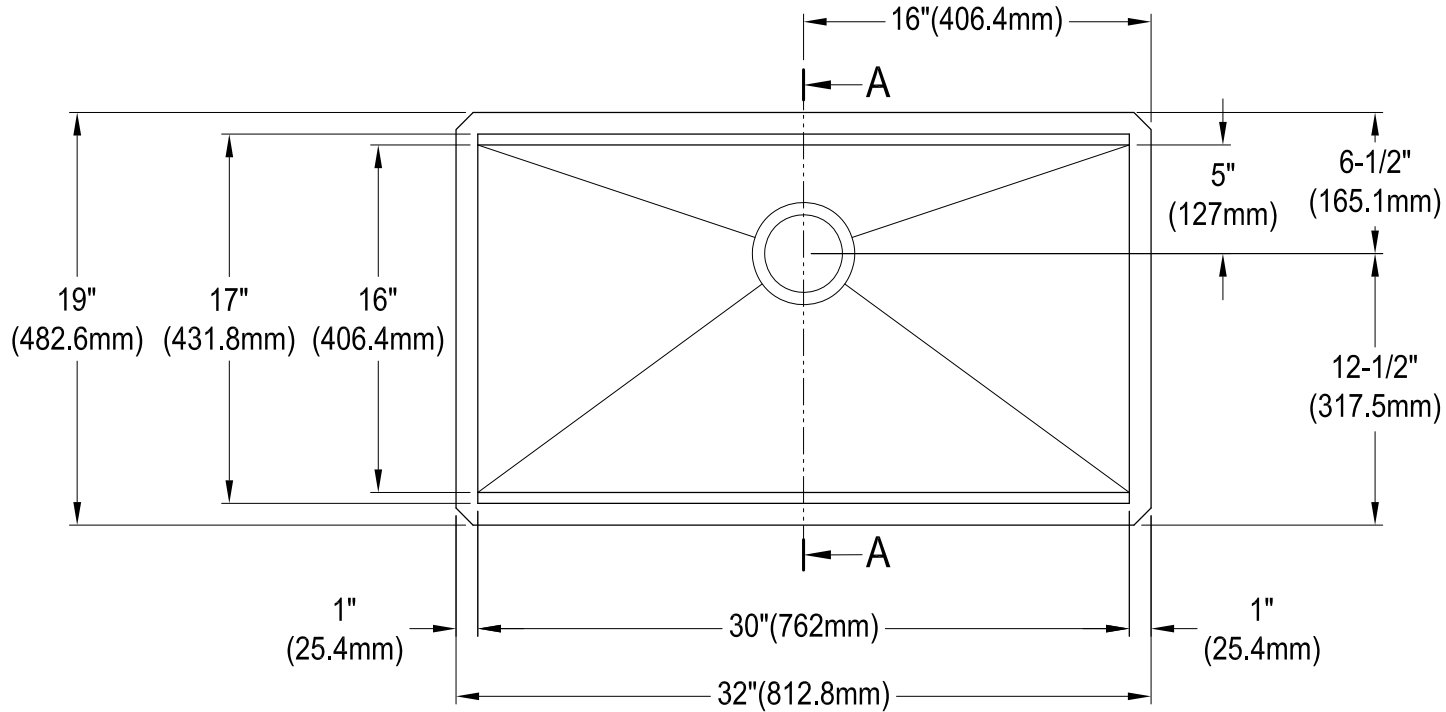

# GKUS321910

Stainless Steel Undermount Handmade Single Bowl Kitchen Sink, (L)32" X (W)19" X (H)10-11/16"

Bowl Depth	SS Type	Thickness
10-3/8"	18-10 304 Grade	1.35mm(16G)

## Drain Hole Size

Scale (2:1)