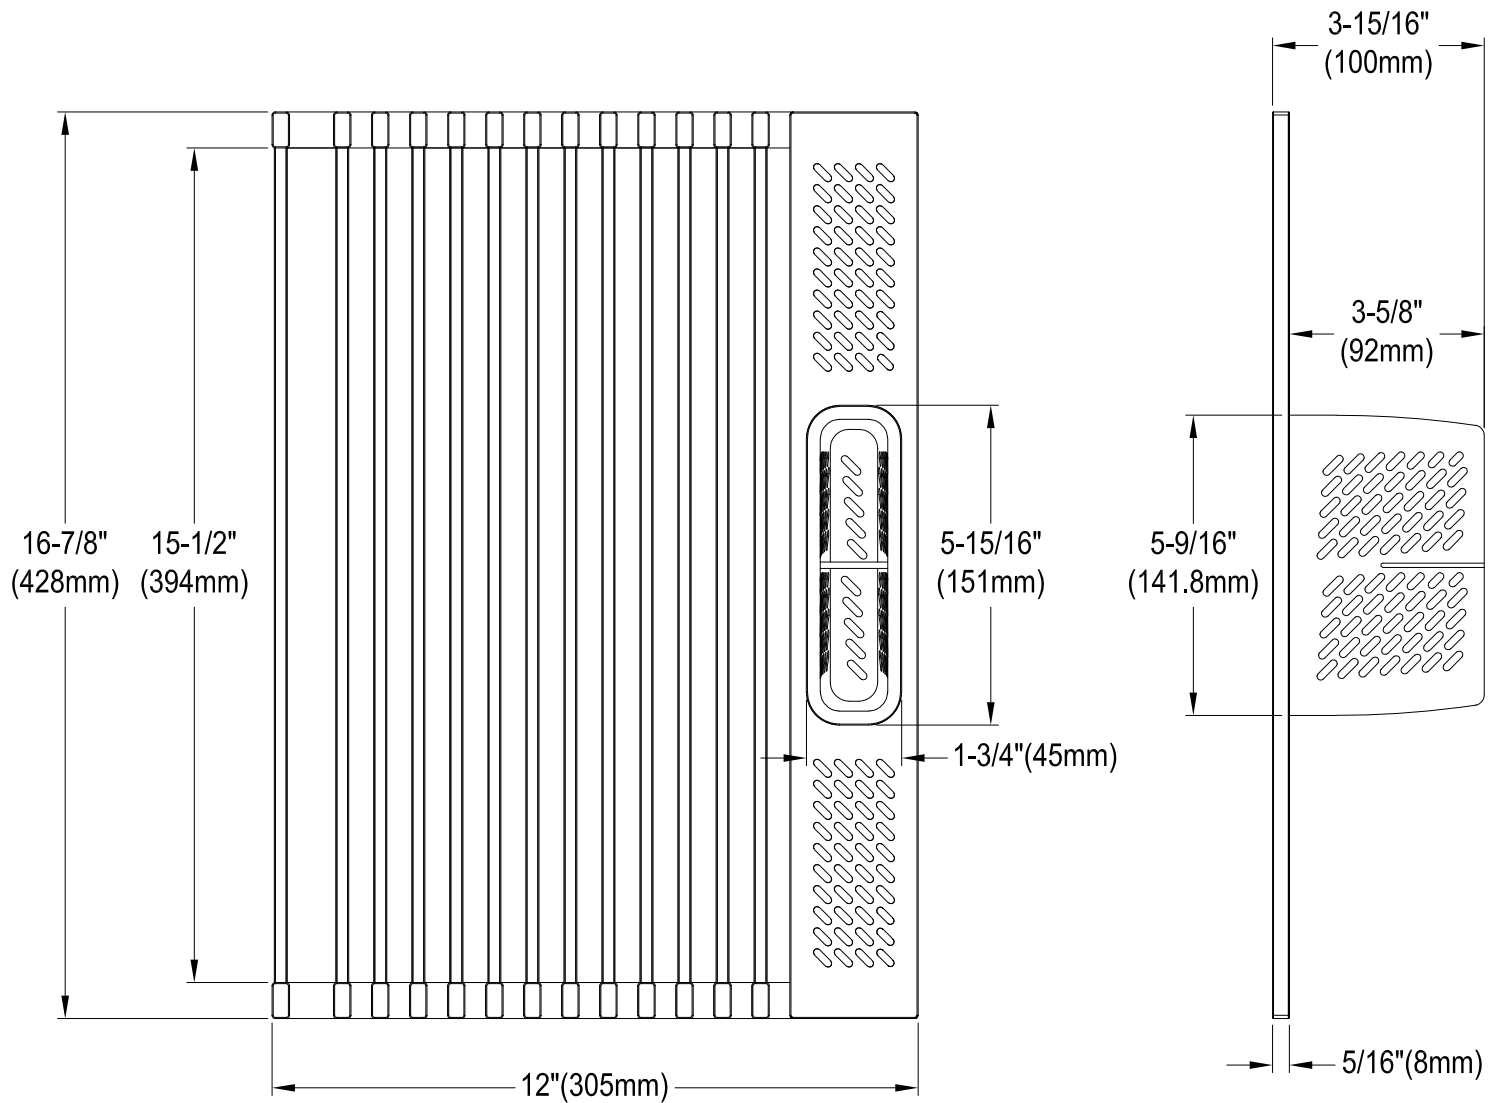

GKUS321910

Steel Roll-up Drying Rack with Silicone Coating