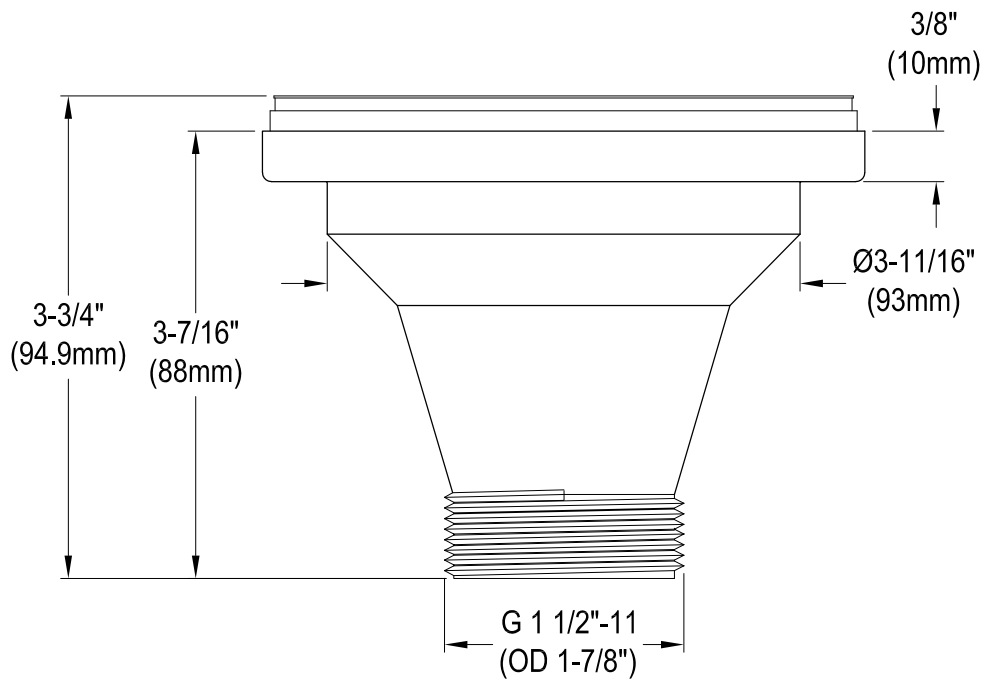

GKUS321910

Strainer