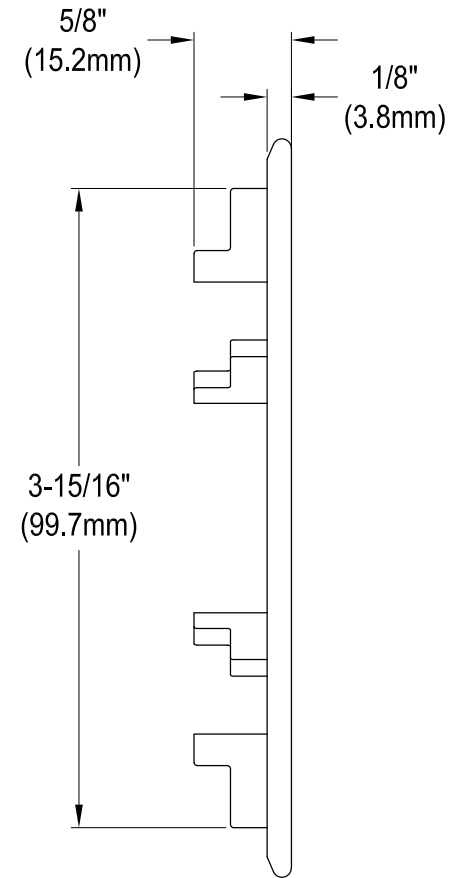

GKUS321910

Strainer Cover