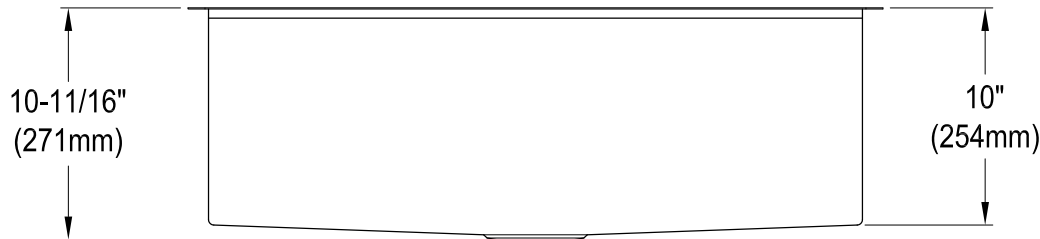

# GKUS321910

Stainless Steel Undermount Handmade Single Bowl Kitchen Sink, (L)32" X (W)19" X (H)10-11/16"

Bowl Depth	SS Type	Thickness
10-3/8"	18-10 304 Grade	1.35mm(16G)

## Drain Hole Size

Scale (2:1)