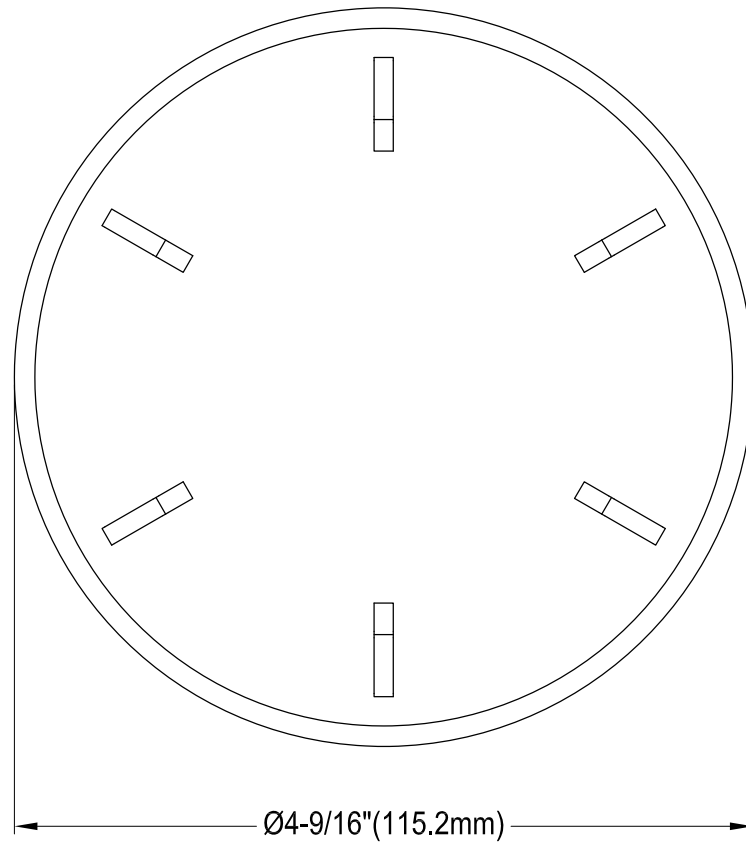

GKUS321910

Strainer Cover