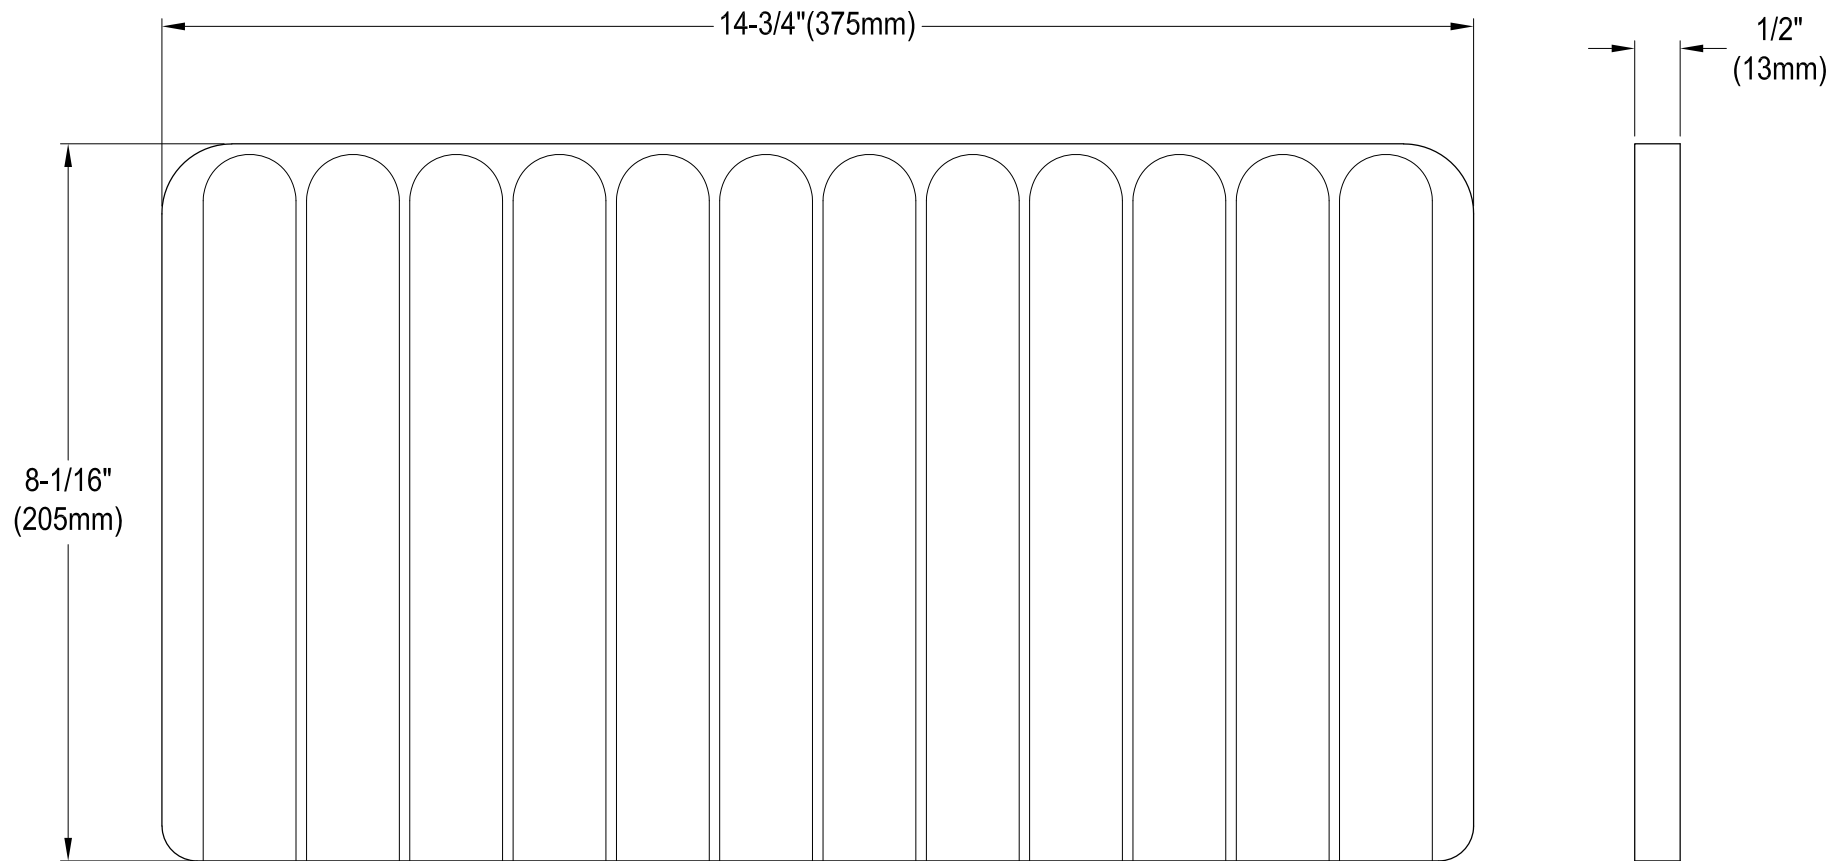

GKUS321910

Silicone Drying Mat