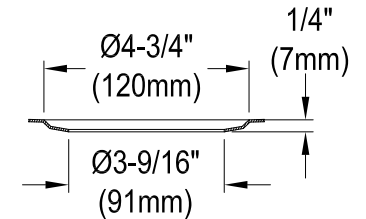

# GKUS321910

Stainless Steel Undermount Handmade Single Bowl Kitchen Sink, (L)32" X (W)19" X (H)10-11/16"

Bowl Depth	SS Type	Thickness
10-3/8"	18-10 304 Grade	1.35mm(16G)

## Drain Hole Size

Scale (2:1)