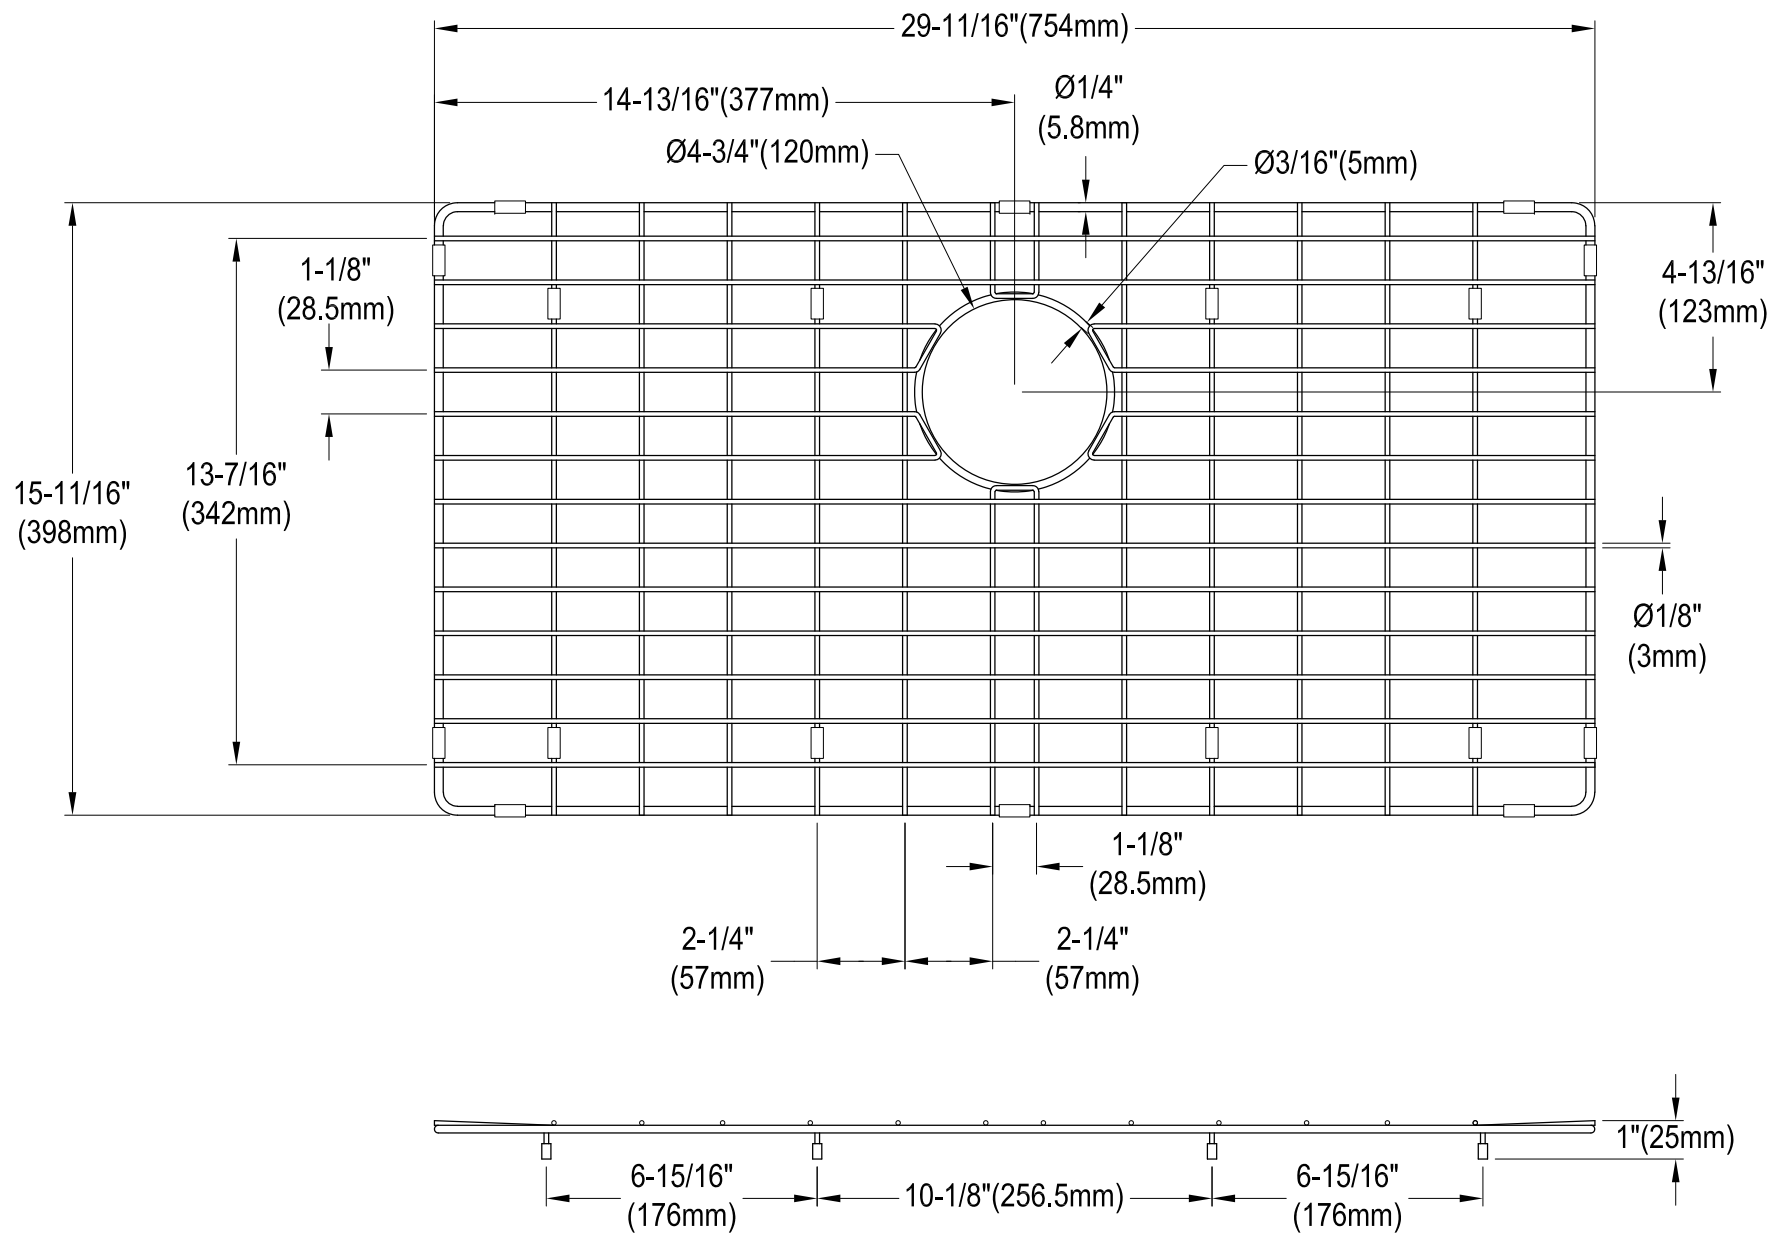

GKUS321910

Grid