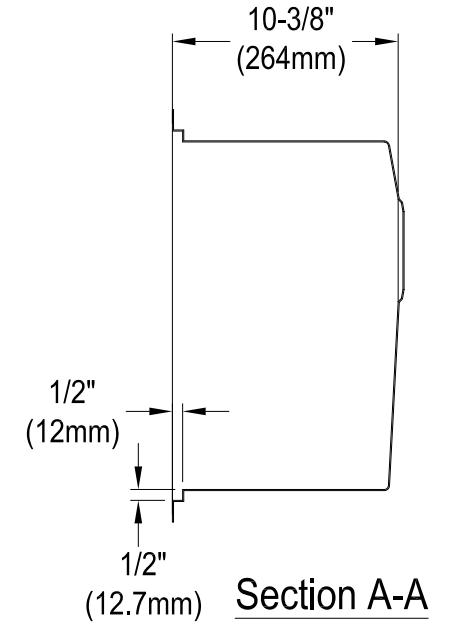

# GKUS321910

Stainless Steel Undermount Handmade Single Bowl Kitchen Sink, (L)32" X (W)19" X (H)10-11/16"

Bowl Depth	SS Type	Thickness
10-3/8"	18-10 304 Grade	1.35mm(16G)

## Drain Hole Size

Scale (2:1)