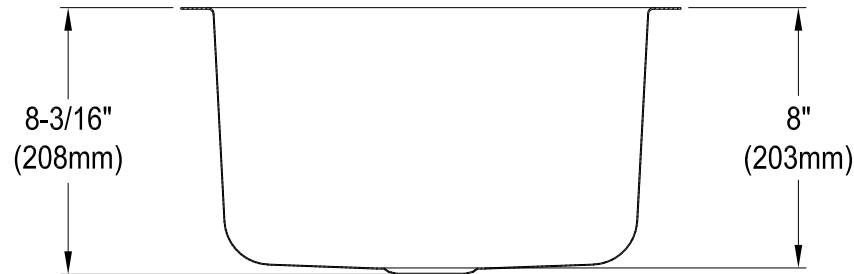

# GKUS16168

Stainless Steel Undermount Single Bowl Bar Sink, (L)16" X (W)16" X (H)8-3/16"

Bowl Depth	SS Type	Thickness
8"	18-10 304 Grade	1.05mm(18G)

Section A-A