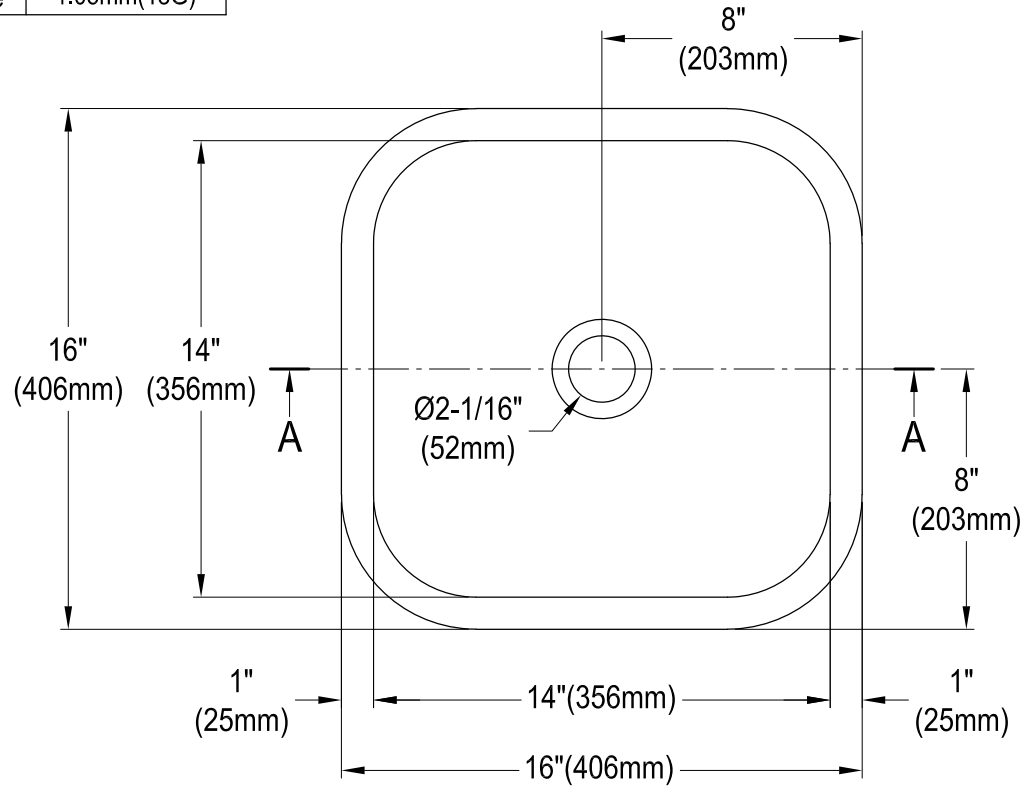

# GKUS16168

Stainless Steel Undermount Single Bowl Bar Sink, (L)16" X (W)16" X (H)8-3/16"

Bowl Depth	SS Type	Thickness
8"	18-10 304 Grade	1.05mm(18G)

Section A-A