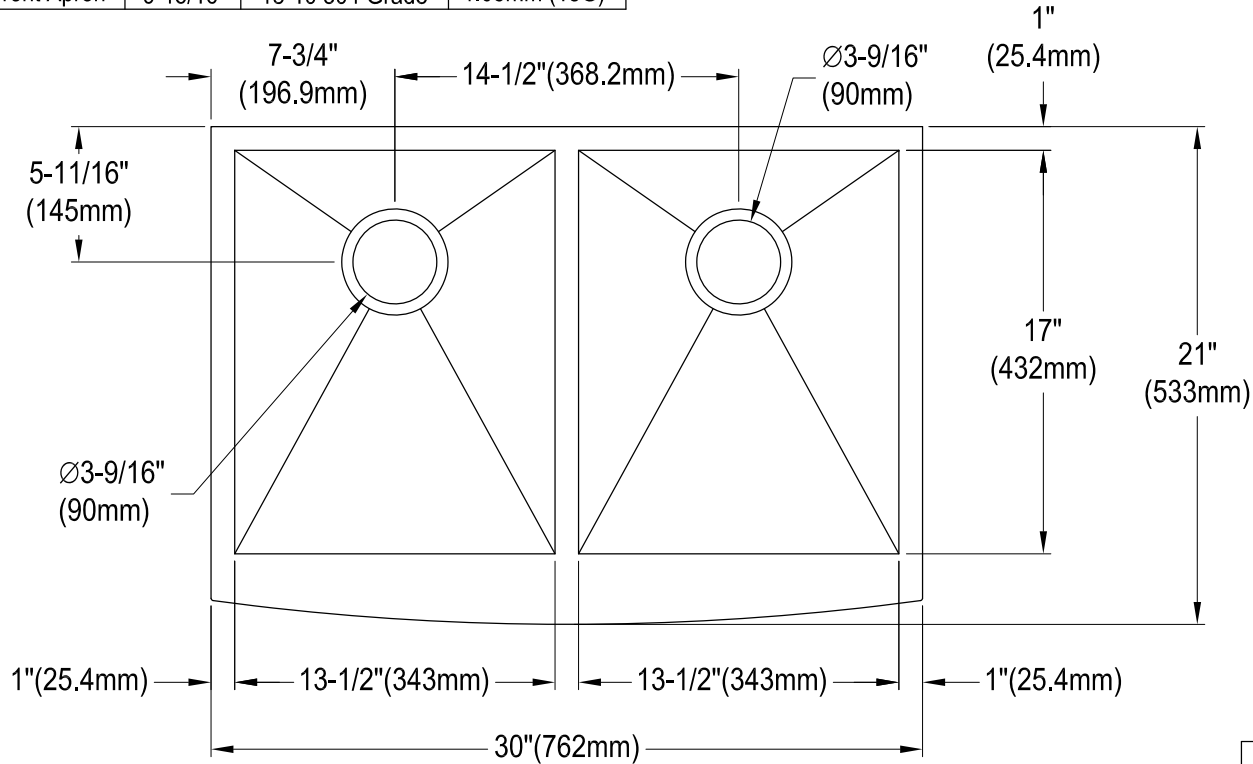

GKUDF302110

Stainless Steel Farmhouse Double Bowl Kitchen Sink, (L)30" X (W)21" X (D)10-1/4"

	Depth	SS Type	Thickness
Sink Body	10-1/4"	18-10 304 Grade	1.05mm (18G)
Front Apron	9-15/16"	18-10 304 Grade	1.05mm (18G)