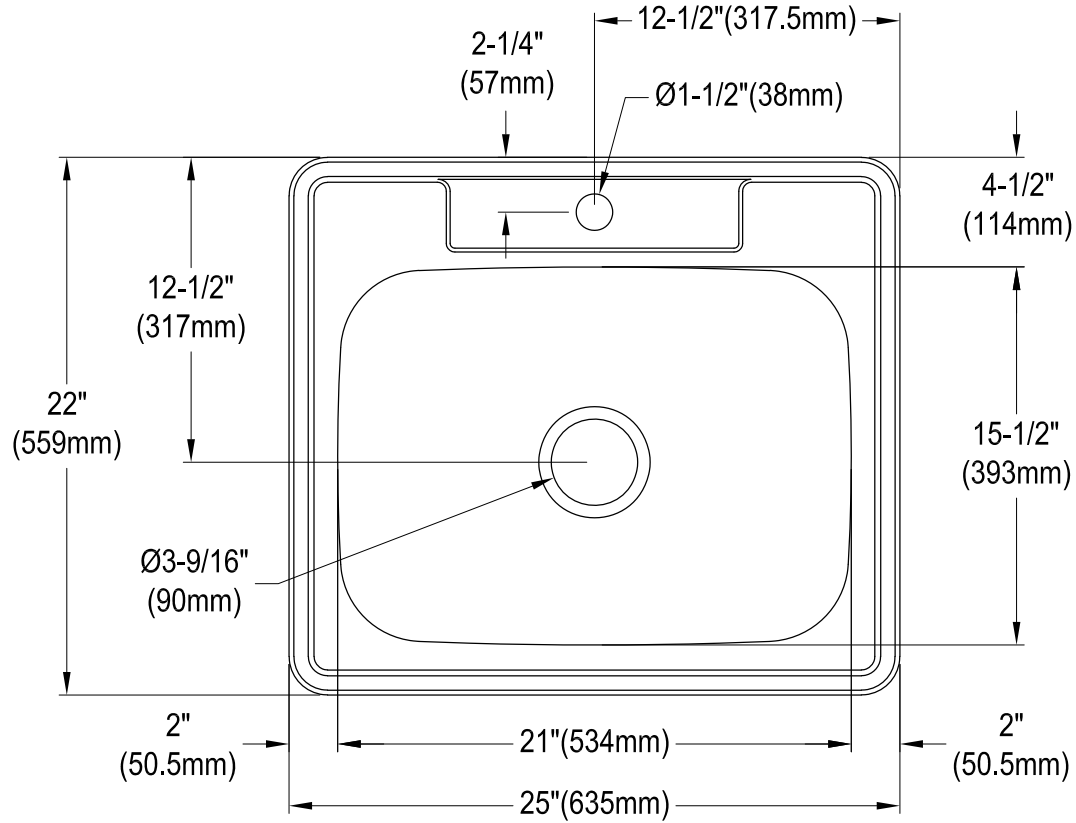

GKTS252291

Stainless Steel Self-Rimming Single Bowl Kitchen Sink, 1 Holes, (L)25" X (W)22" X (H)9-3/16"

Bowl Depth	SS Type	Thickness
8-7/8"	18-10 304 Grade	0.95mm(20G)

Drain Hole Size

Scale (2:1)