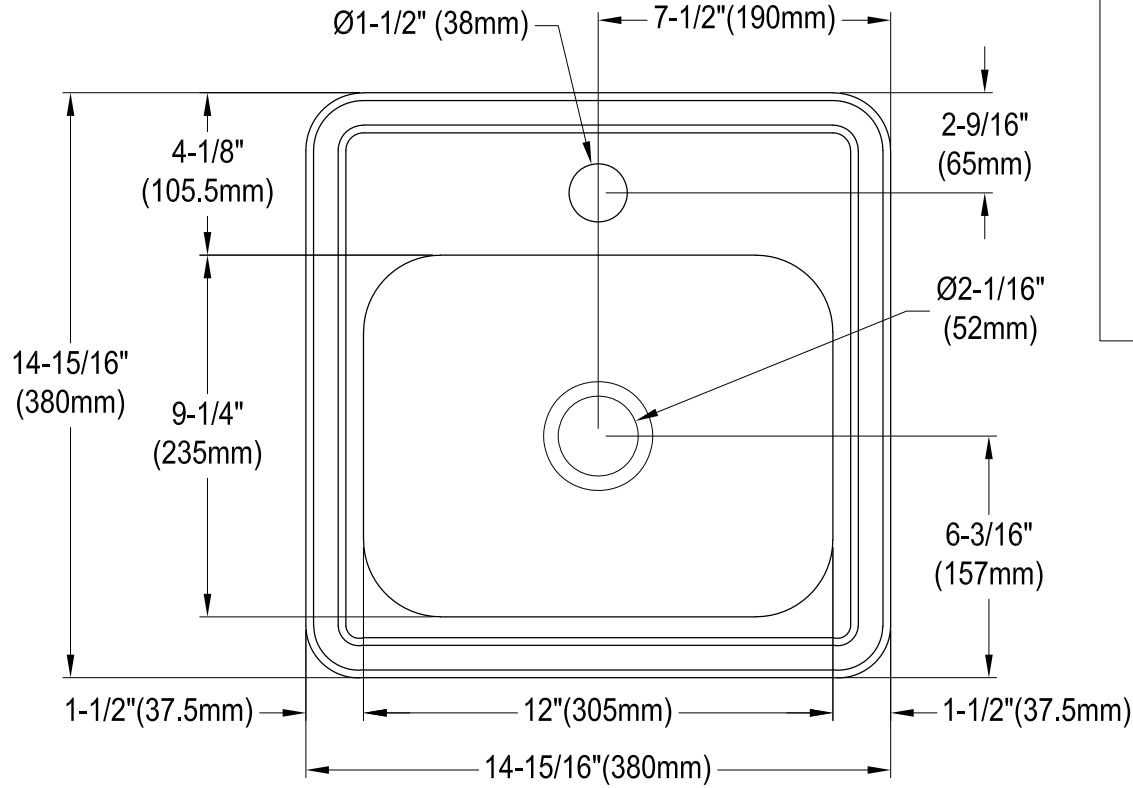

GKTS15151

Stainless Steel Self-Rimming Single Bowl Bar Sink, 1 Hole, (L)14-15/16" X (W)14-15/16" X (H)6-3/16"

Bowl Depth	SS Type	Thickness
6"	18-10 304 Grade	0.7mm(23G)

Drain Hole Size

Scale (2:1)