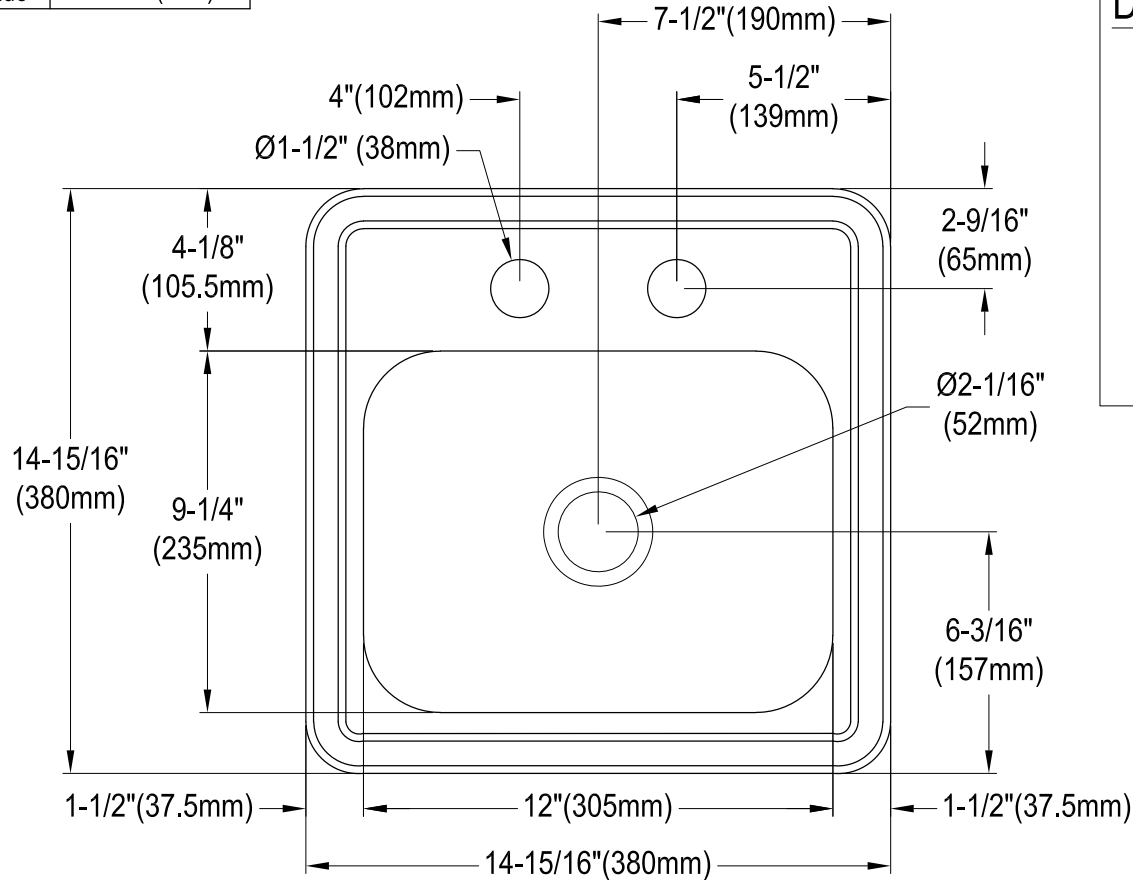

GKTS1515

Stainless Steel Self-Rimming Single Bowl Bar Sink, 2 Holes, (L)14-15/16" X (W)14-15/16" X (H)6-3/16"

Bowl Depth	SS Type	Thickness
6"	18-10 304 Grade	0.7mm(23G)

Drain Hole Size

Scale (2:1)