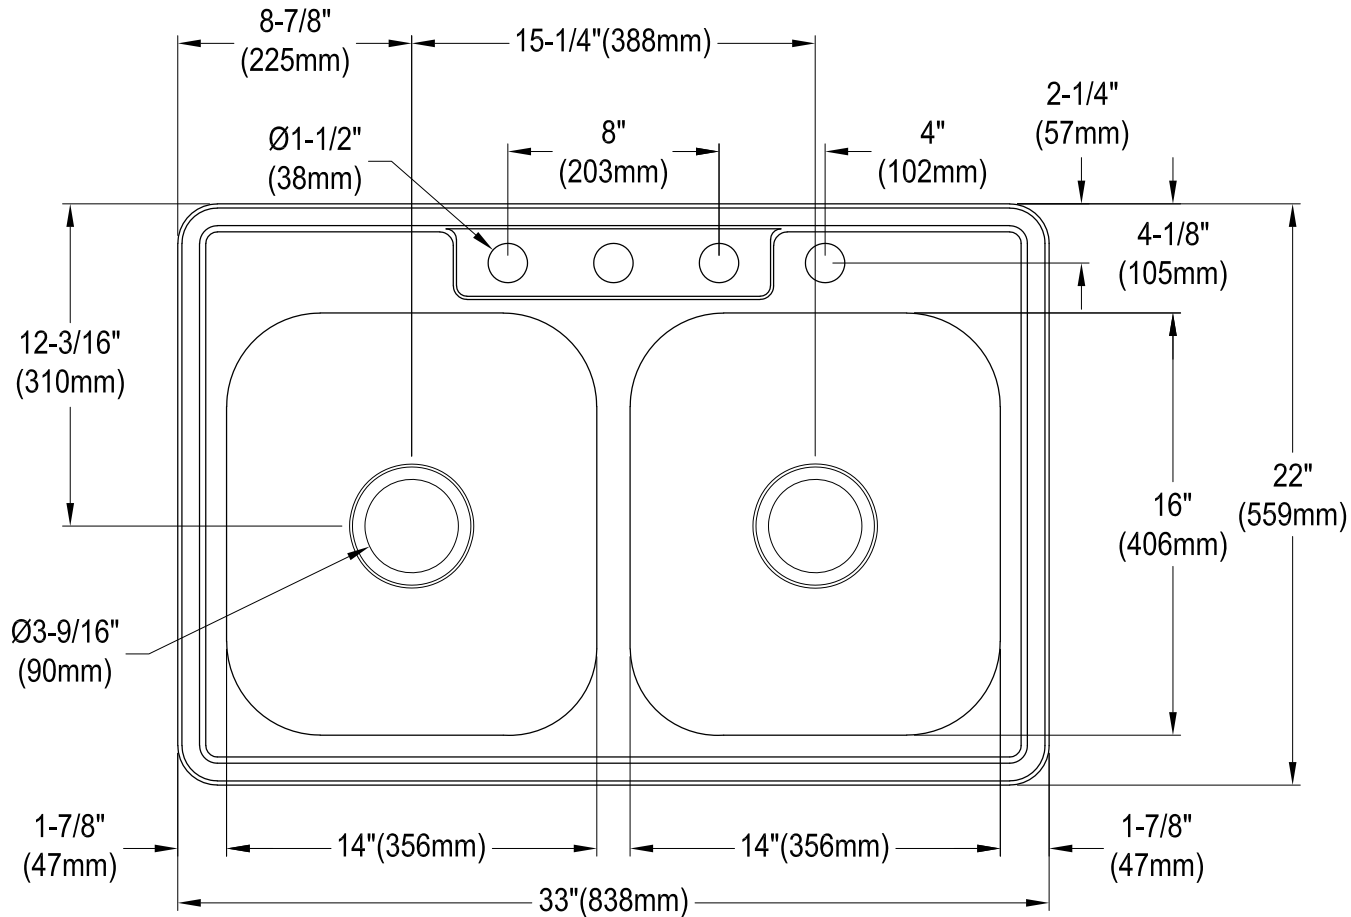

GKTD33226

Stainless Steel Self-Rimming Double Bowl Kitchen Sink, 4 Holes, (L)33" X (W)22" X (H)6-1/4"

Bowl Depth	SS Type	Thickness
6"	18-10 304 Grade	0.8mm(22G)

Drain Hole Size

Scale (2:1)