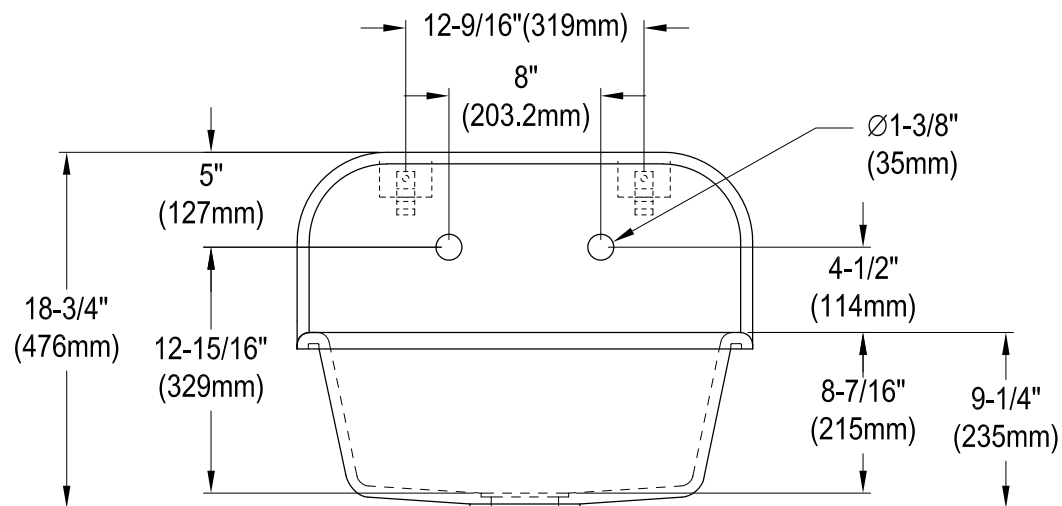

GKTA2420198

Solid Surface White Stone Top-Mount Kitchen sink

Strainer x 1 pc