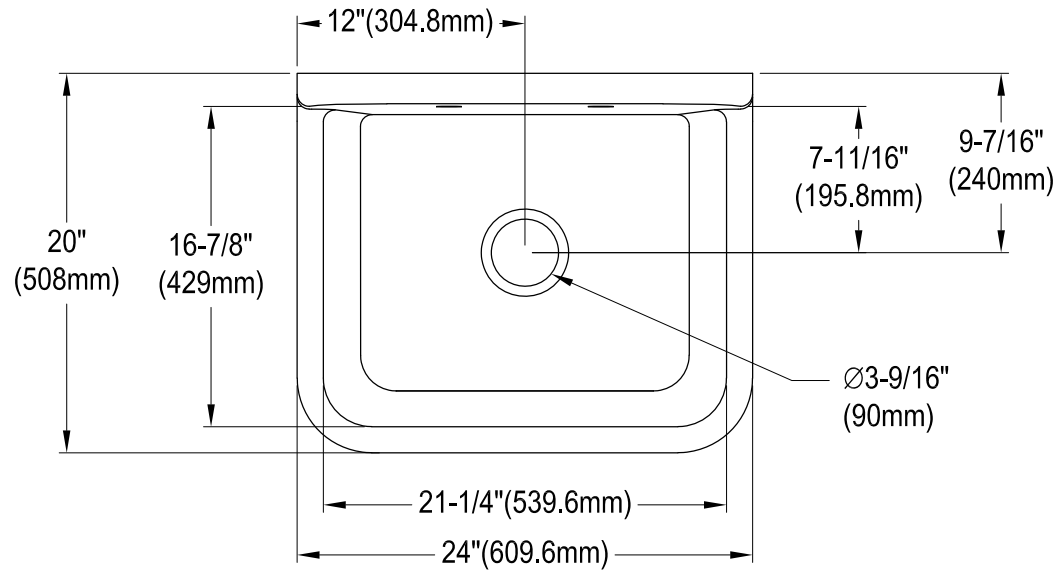

GKTA2420198

Solid Surface White Stone Top-Mount Kitchen sink

Strainer x 1 pc