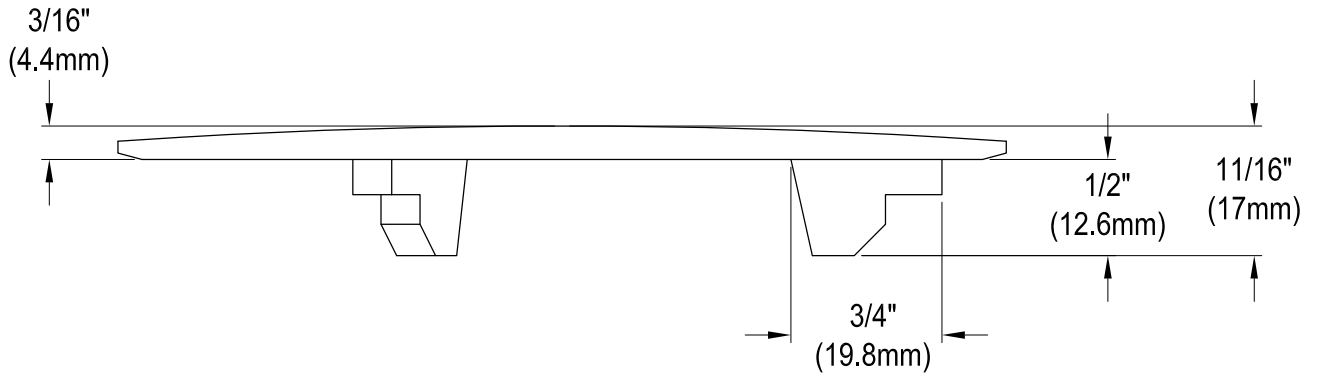

GKKA30229

Strainer Cover