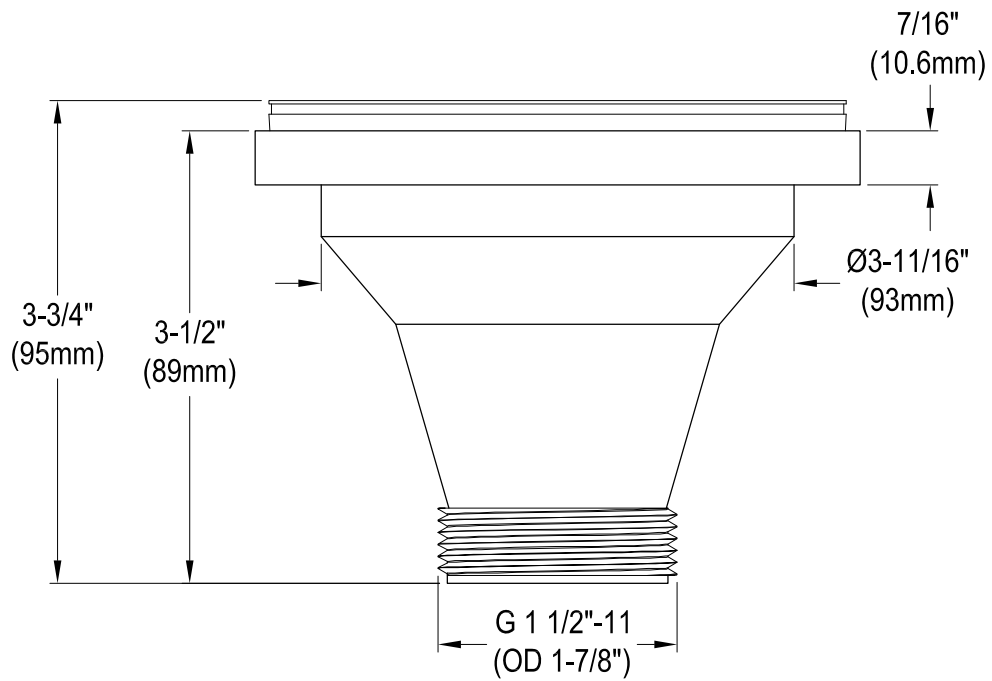

GKKA30229

Solid Surface White Stone Apron Front Farmhouse Single Bowl Kitchen Sink, (L)30" X (W)22" X (H)9"

Section B-B

Section A-A

Drain Hole Size

Scale (2:1)

GKKA30229

Strainer