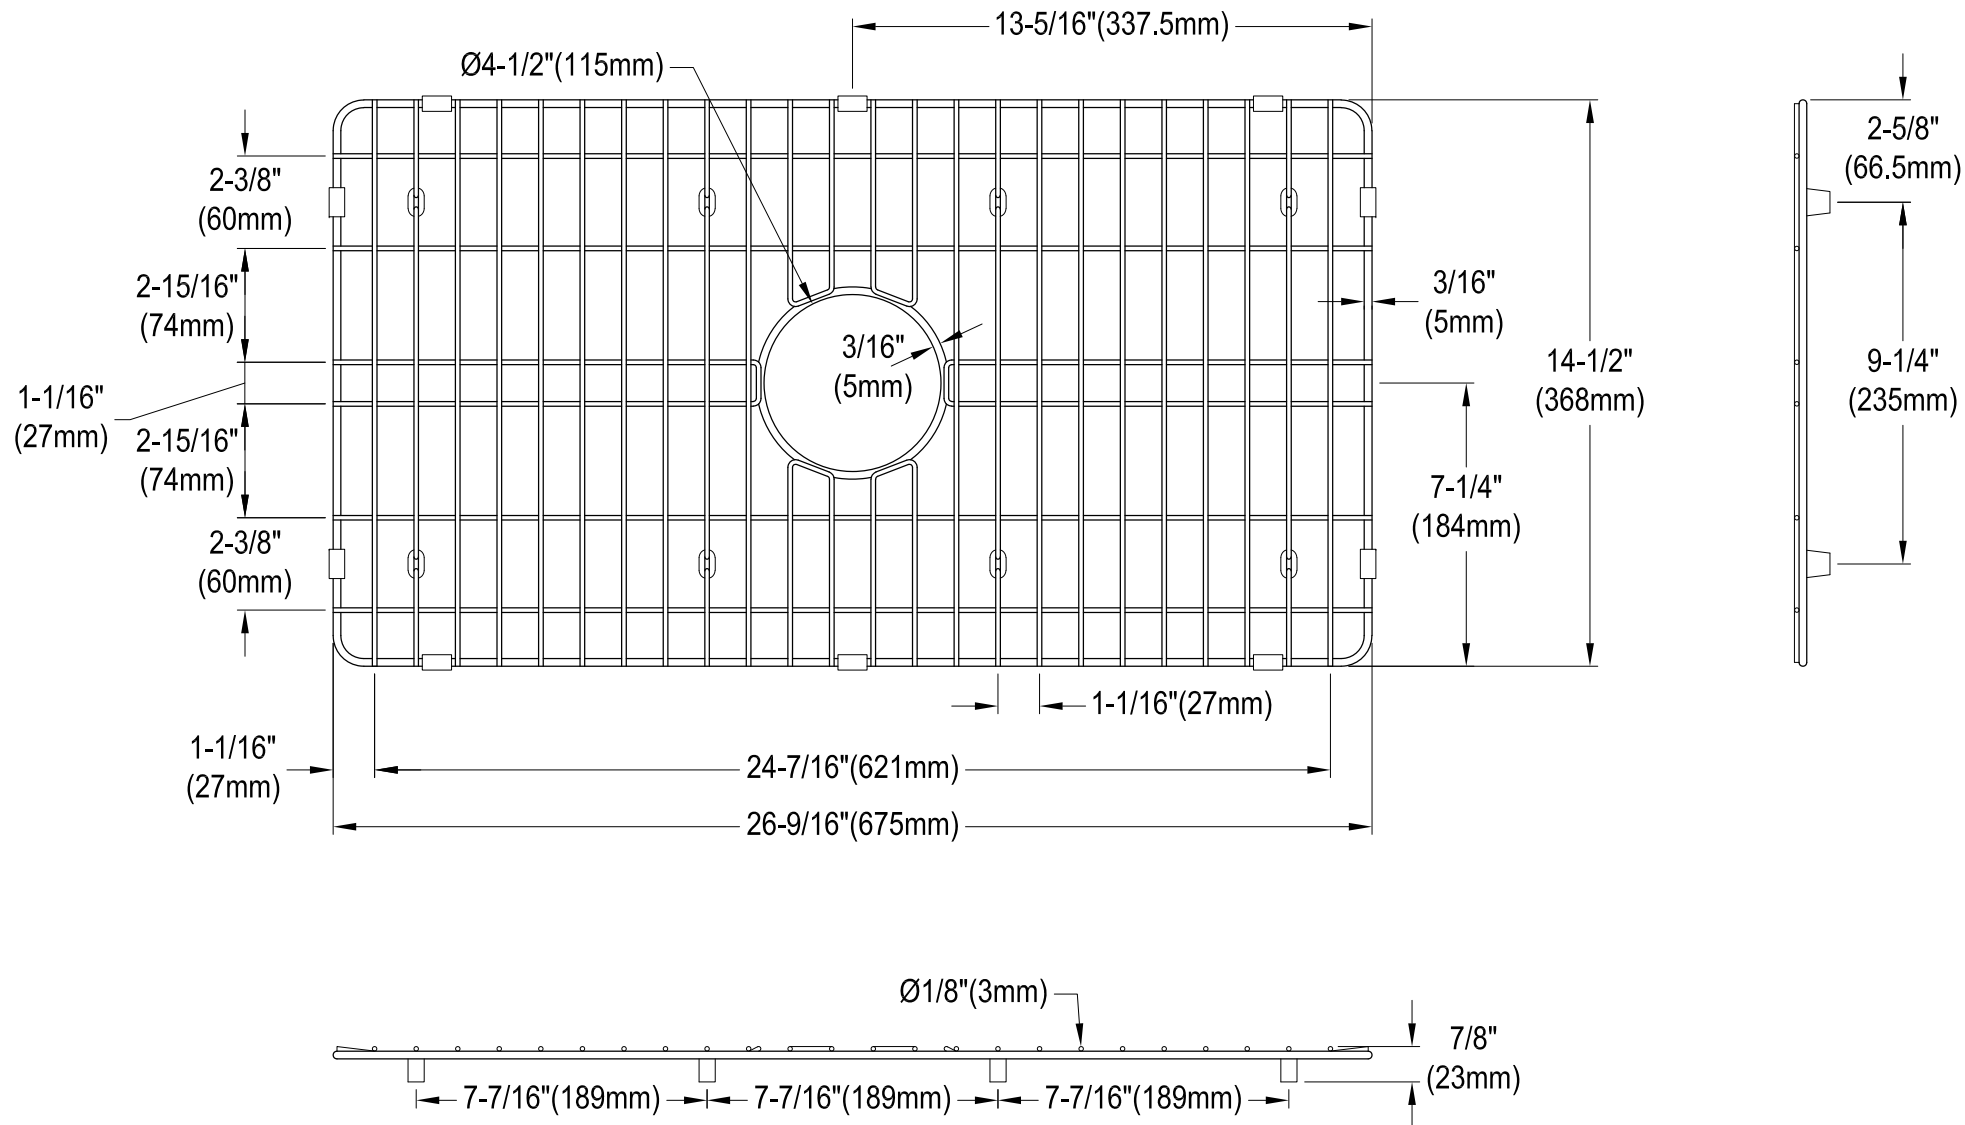

GKKA30229

Grid