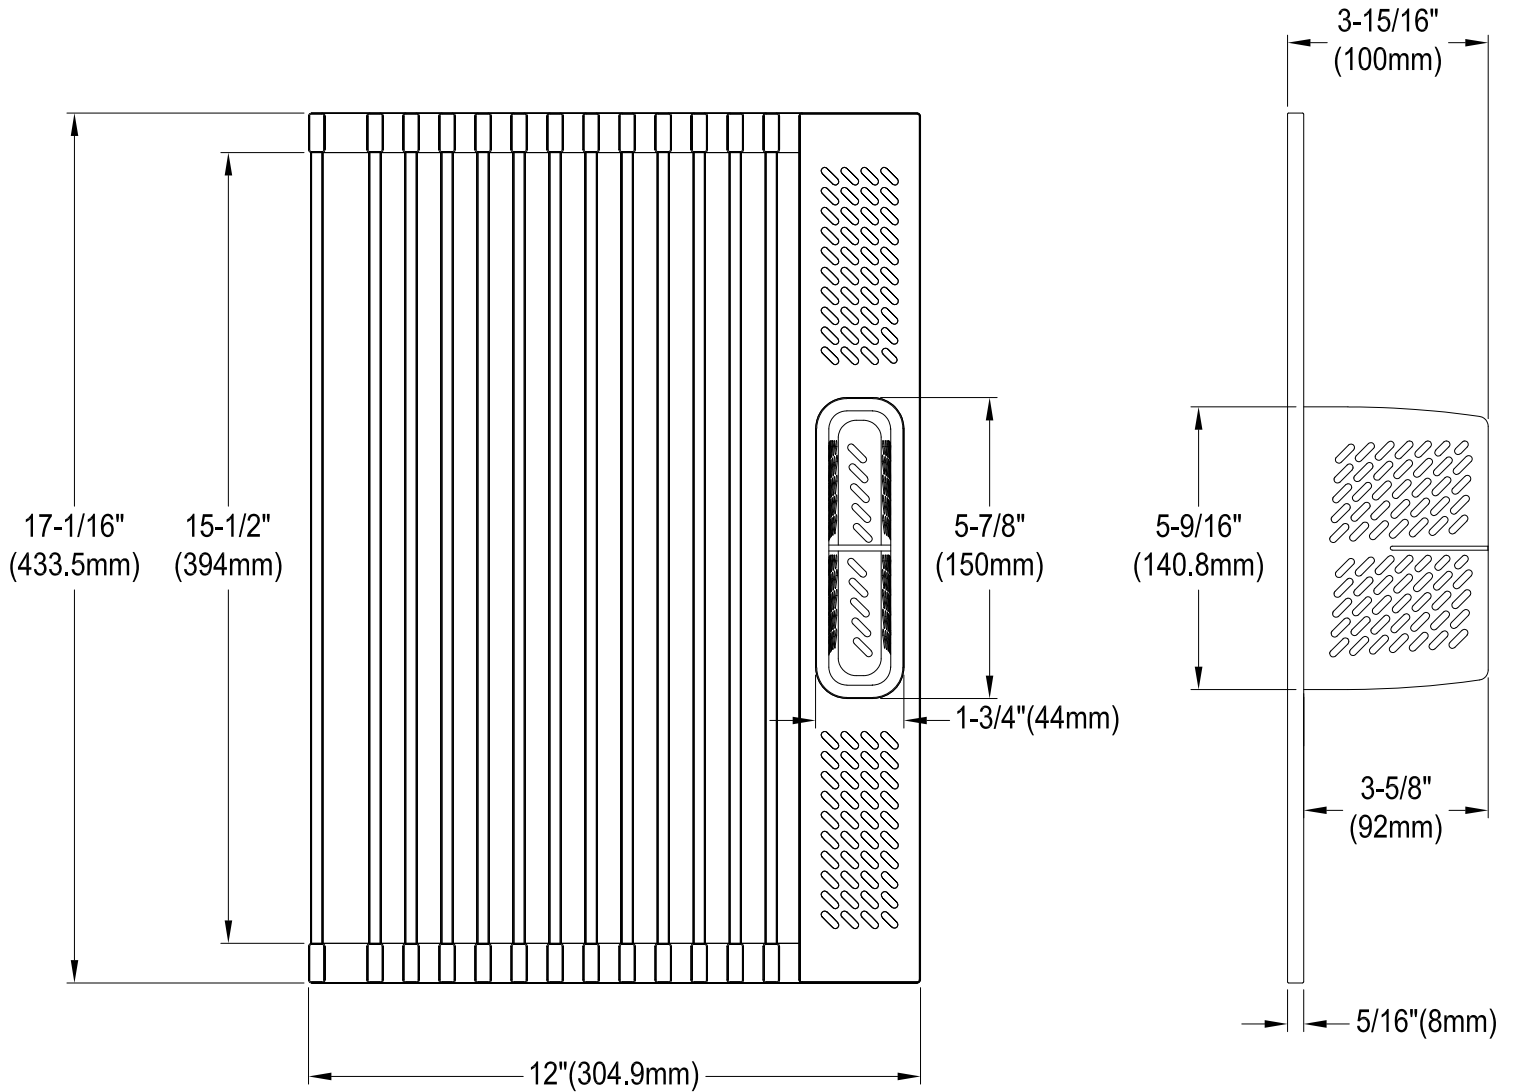

GKKA30229

Steel Roll-up Drying Rack with Silicone Coating