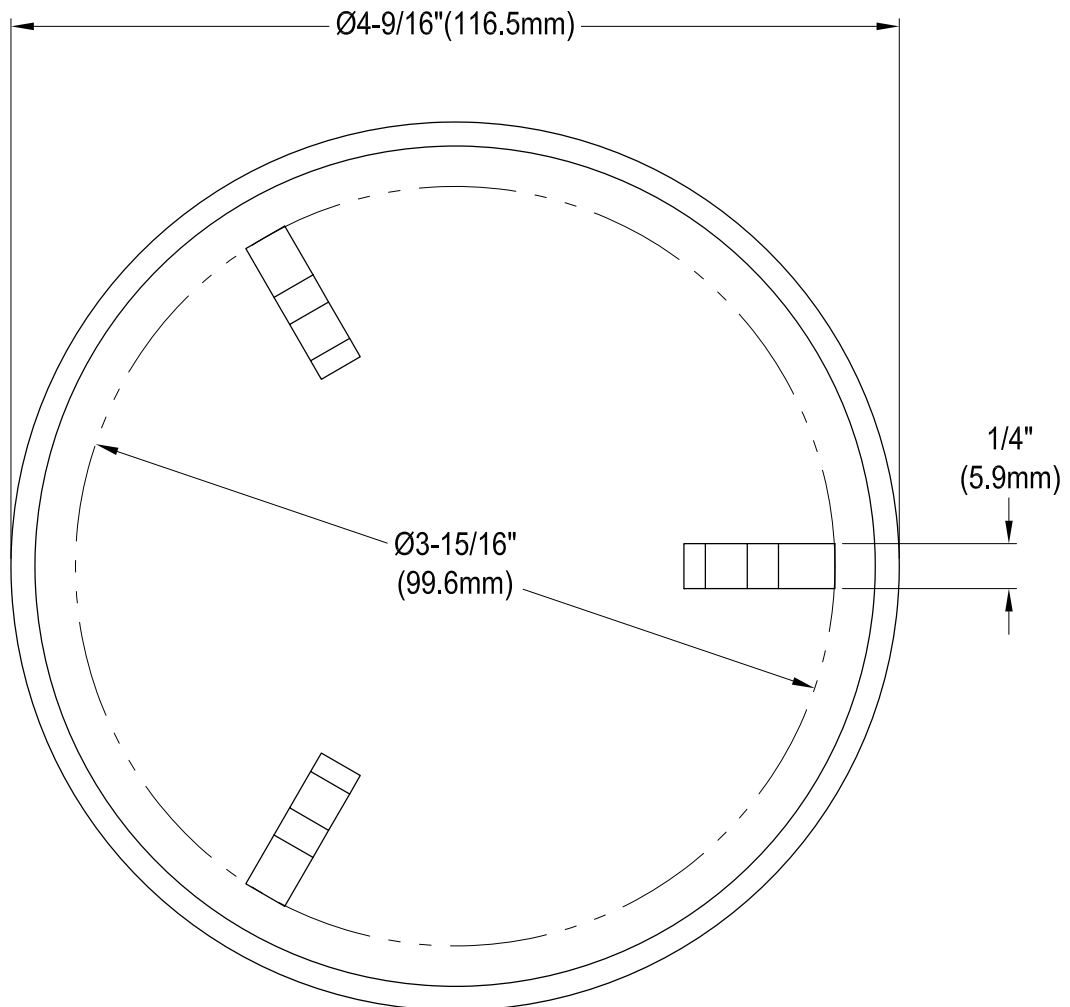

GKKA30229

Strainer Cover