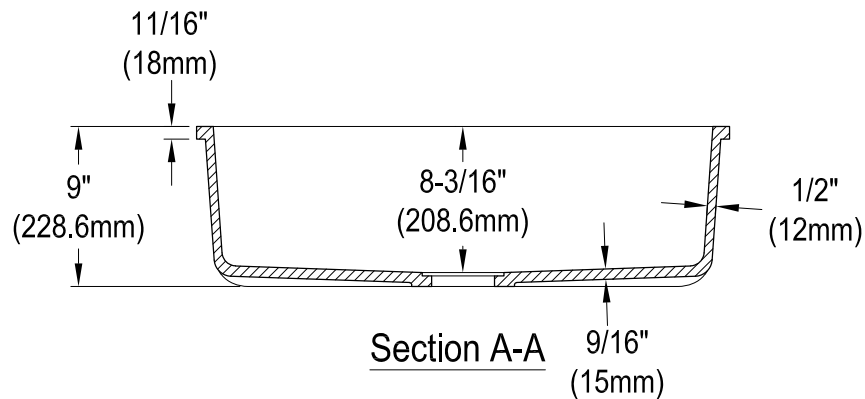

GKKA30229

Solid Surface White Stone Apron Front Farmhouse Single Bowl Kitchen Sink, (L)30" X (W)22" X (H)9"

Section B-B

Section A-A

Drain Hole Size

Scale (2:1)

GKKA30229

Strainer