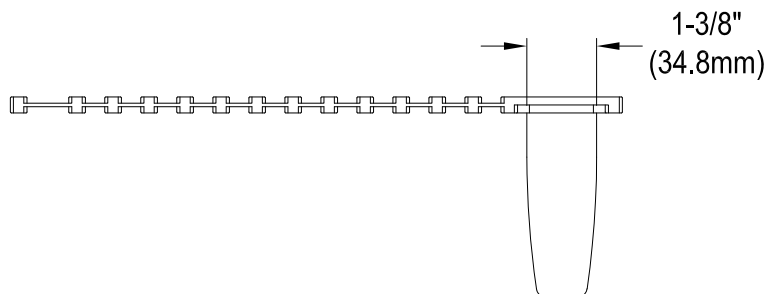

GKKA30229

Solid Surface White Stone Apron Front Farmhouse Single Bowl Kitchen Sink, (L)30" X (W)22" X (H)9"

Section B-B

Section A-A

Drain Hole Size

Scale (2:1)

GKKA30229

Strainer

GKKA30229

Strainer Cover

GKKA30229

Grid

GKKA30229

Silicone Drying Mat

GKKA30229

Steel Roll-up Drying Rack with Silicone Coating