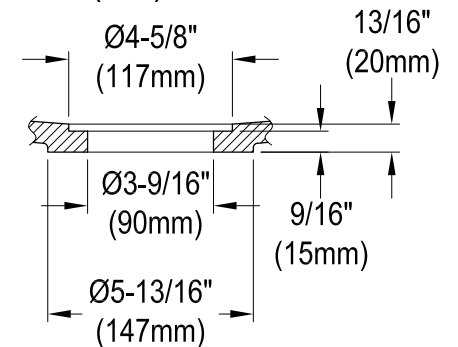

GKKA30229

Solid Surface White Stone Apron Front Farmhouse Single Bowl Kitchen Sink, (L)30" X (W)22" X (H)9"

Section B-B

Section A-A

Drain Hole Size

Scale (2:1)

GKKA30229

Strainer