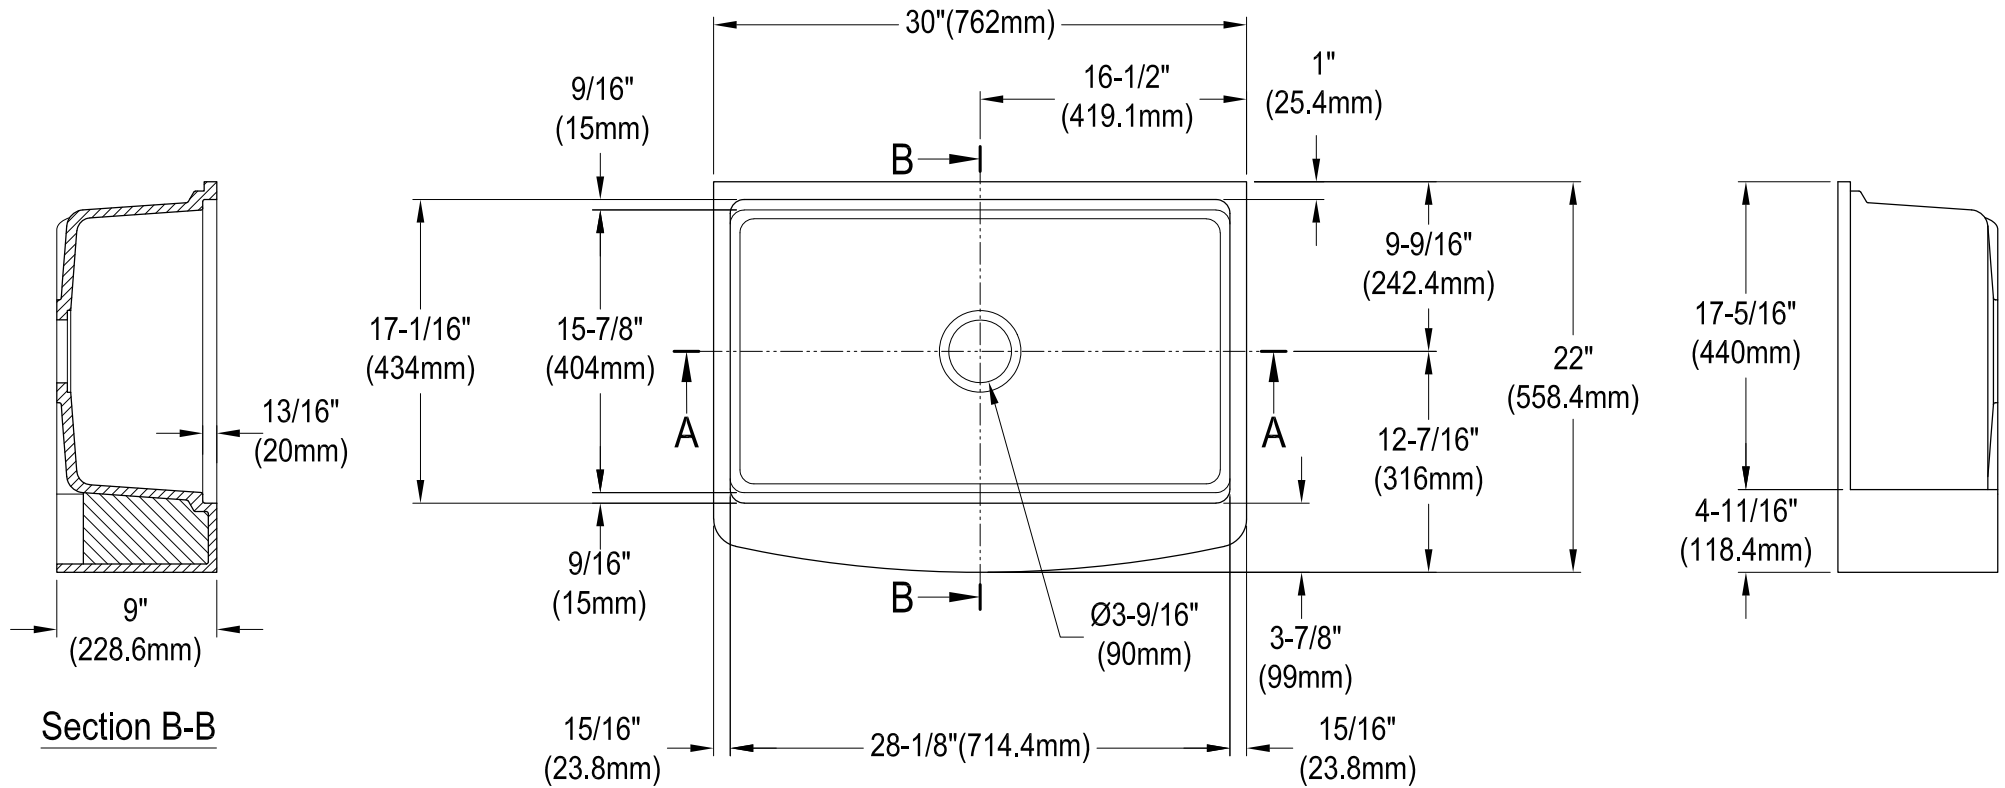

GKKA30229

Solid Surface White Stone Apron Front Farmhouse Single Bowl Kitchen Sink, (L)30" X (W)22" X (H)9"

Section B-B

Section A-A

Drain Hole Size

Scale (2:1)

GKKA30229

Strainer

GKKA30229

Cutting Board