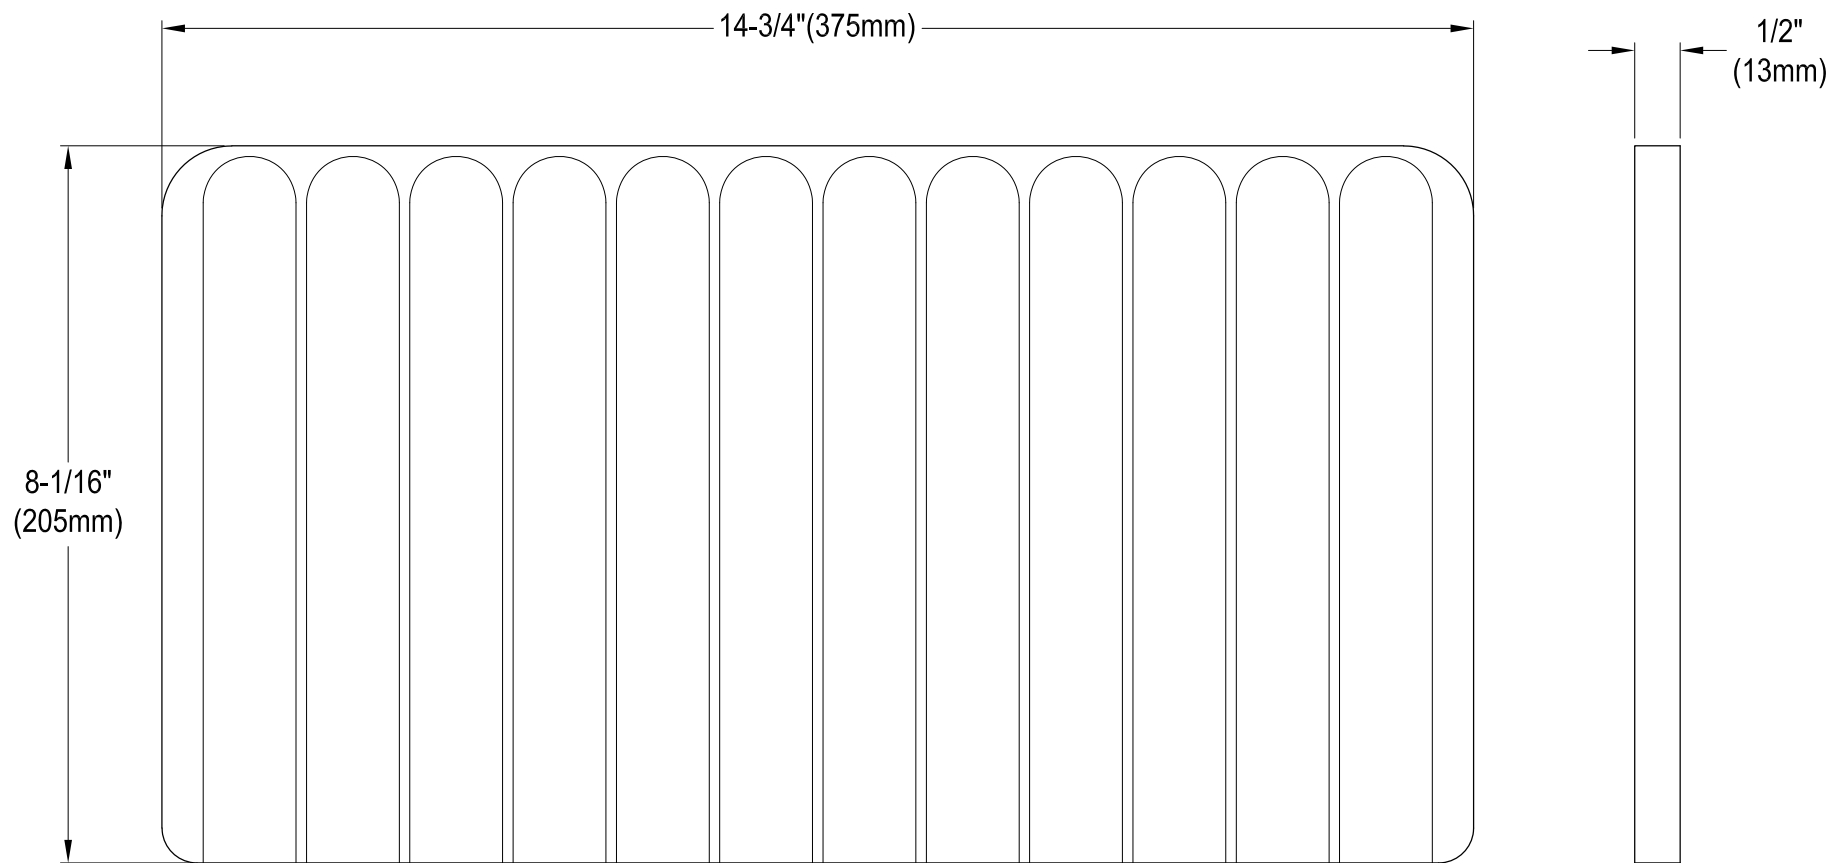

GKKA30229

Silicone Drying Mat