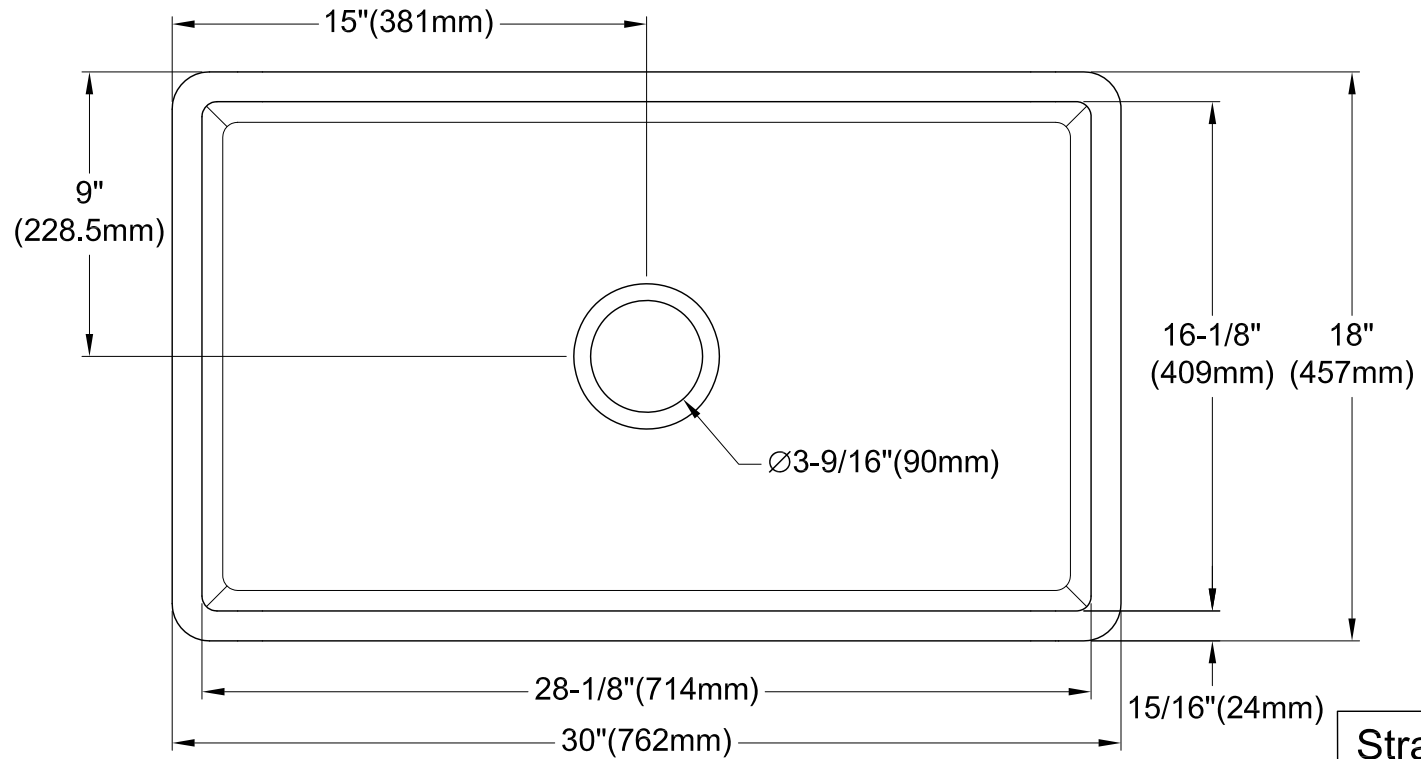

# GKFA301810RM

Solid Surface White Stone Farmhouse Single Bowl Kitchen Sink