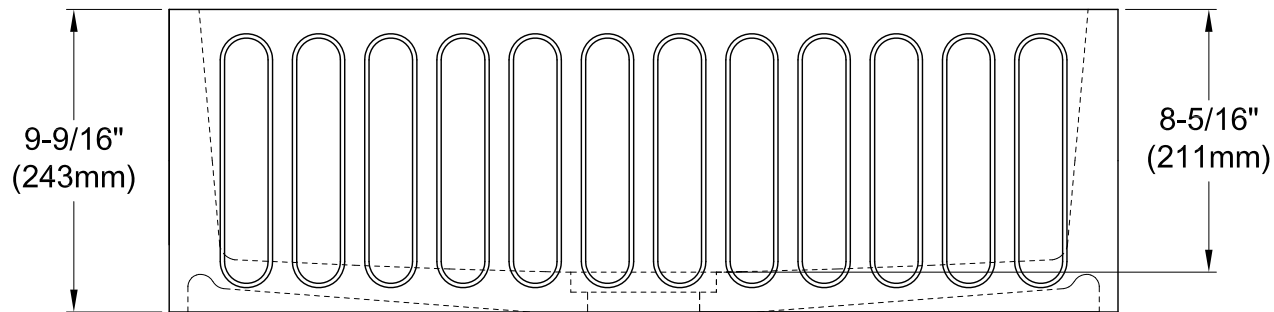

# GKFA301810RM

Solid Surface White Stone Farmhouse Single Bowl Kitchen Sink