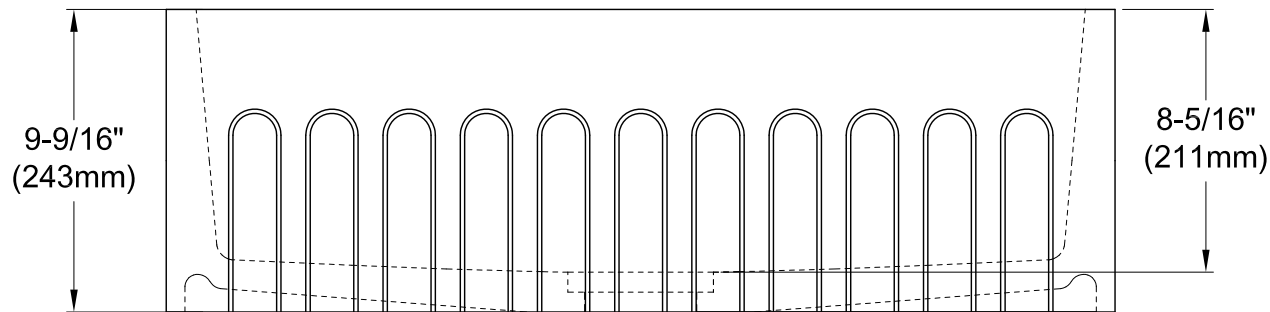

# GKFA301810CD

Solid Surface White Stone Farmhouse Single Bowl Kitchen Sink