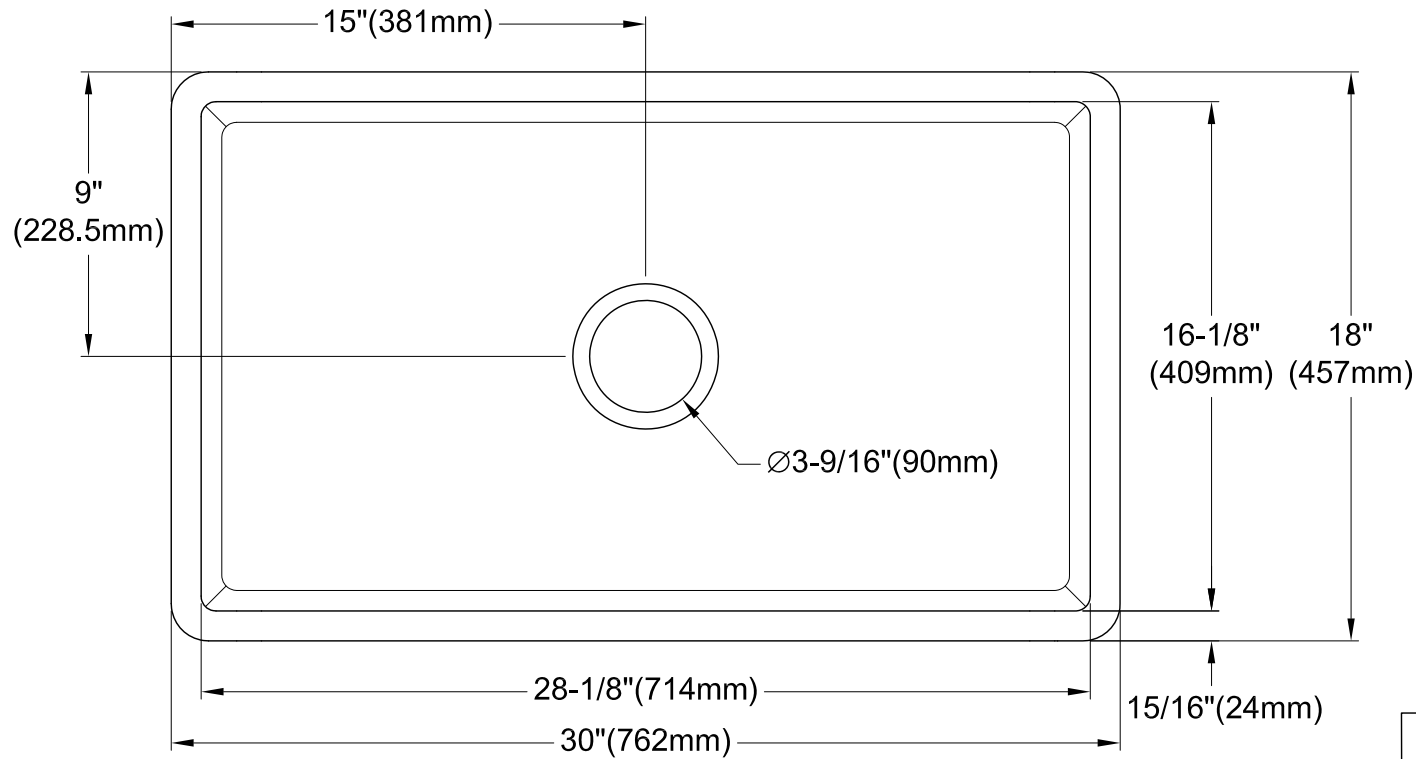

# GKFA301810CD

Solid Surface White Stone Farmhouse Single Bowl Kitchen Sink