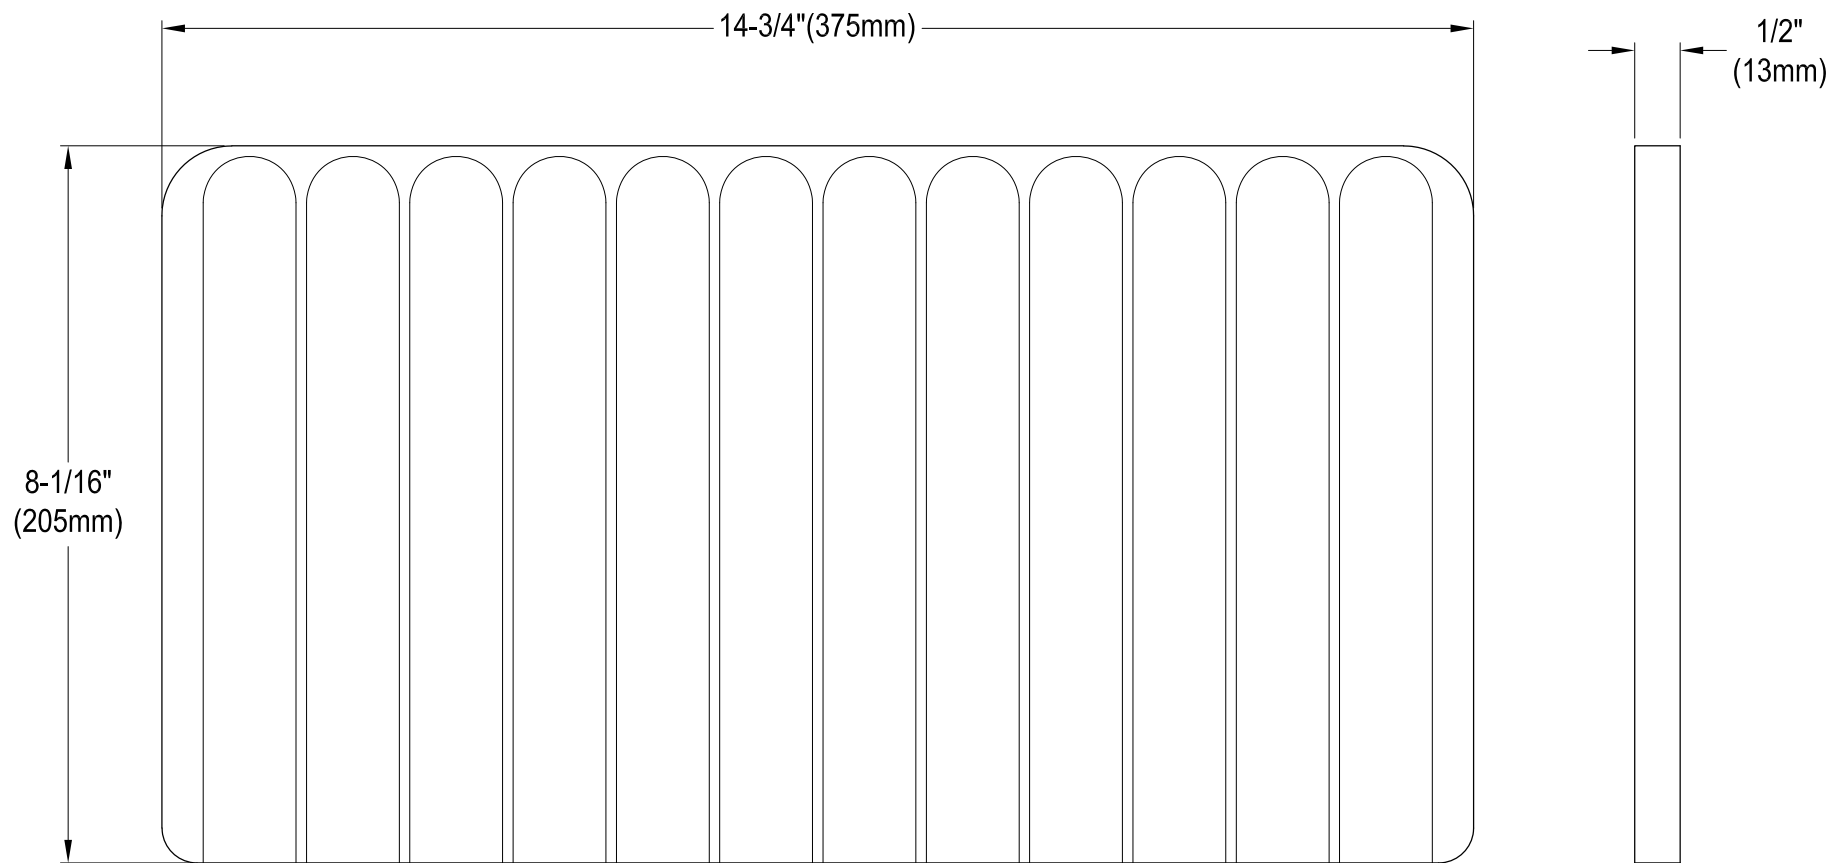

GKDS332292

Silicone Drying Mat