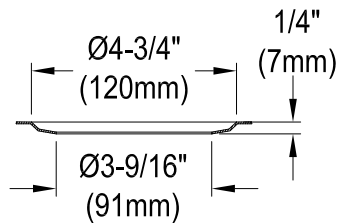

GKDS332292

Stainless Steel Dual Mount Handmade Single Bowl Kitchen Sink, 2 Holes, (L)33" X (W)22" X (H)9-5/16"

Bowl Depth	SS Type	Thickness
9-1/16"	18-10 304 Grade	1.05mm(18G)

Section A-A

Drain Hole Size Scale (2:1)