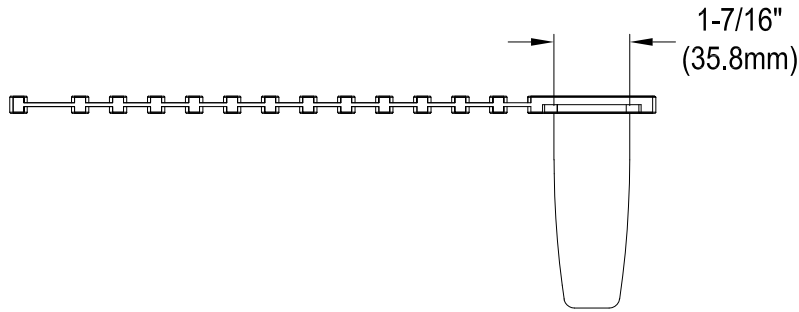

GKDS332292

Stainless Steel Dual Mount Handmade Single Bowl Kitchen Sink, 2 Holes, (L)33" X (W)22" X (H)9-5/16"

Bowl Depth	SS Type	Thickness
9-1/16"	18-10 304 Grade	1.05mm(18G)

Section A-A

Drain Hole Size Scale (2:1)

GKDS332292

Strainer

GKDS332292

Strainer Cover

GKDS332292

Grid

GKDS332292

Steel Roll-up Drying Rack with Silicone Coating