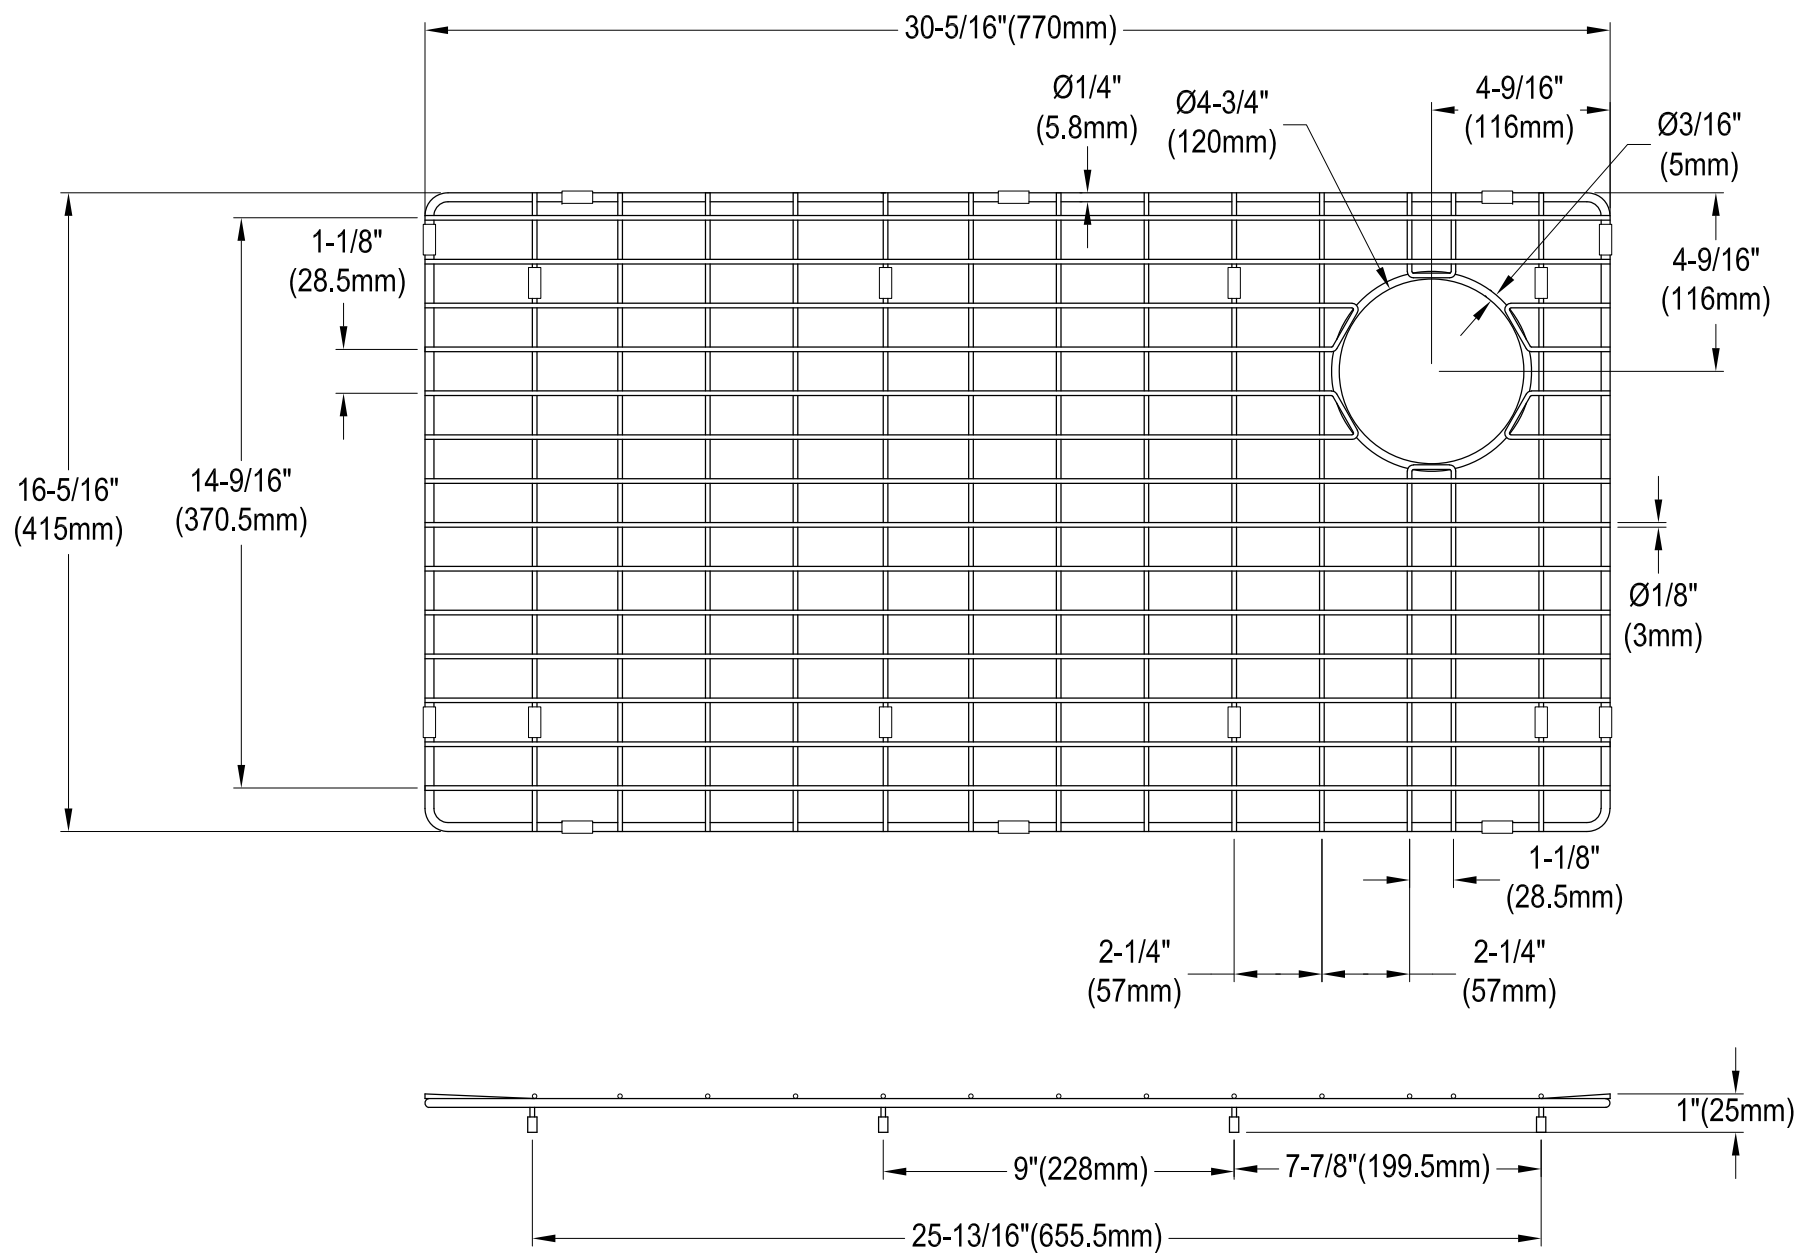

GKDS332292

Grid