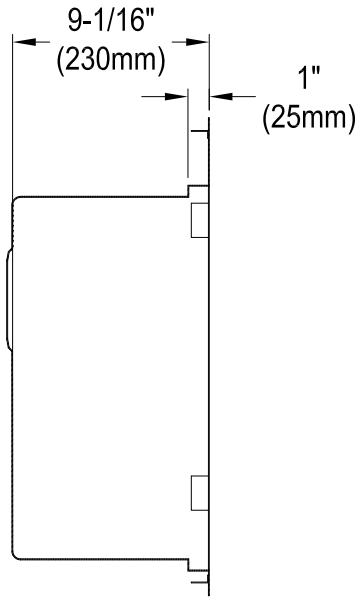

GKDS332292

Stainless Steel Dual Mount Handmade Single Bowl Kitchen Sink, 2 Holes, (L)33" X (W)22" X (H)9-5/16"

Bowl Depth	SS Type	Thickness
9-1/16"	18-10 304 Grade	1.05mm(18G)

Section A-A

Drain Hole Size Scale (2:1)