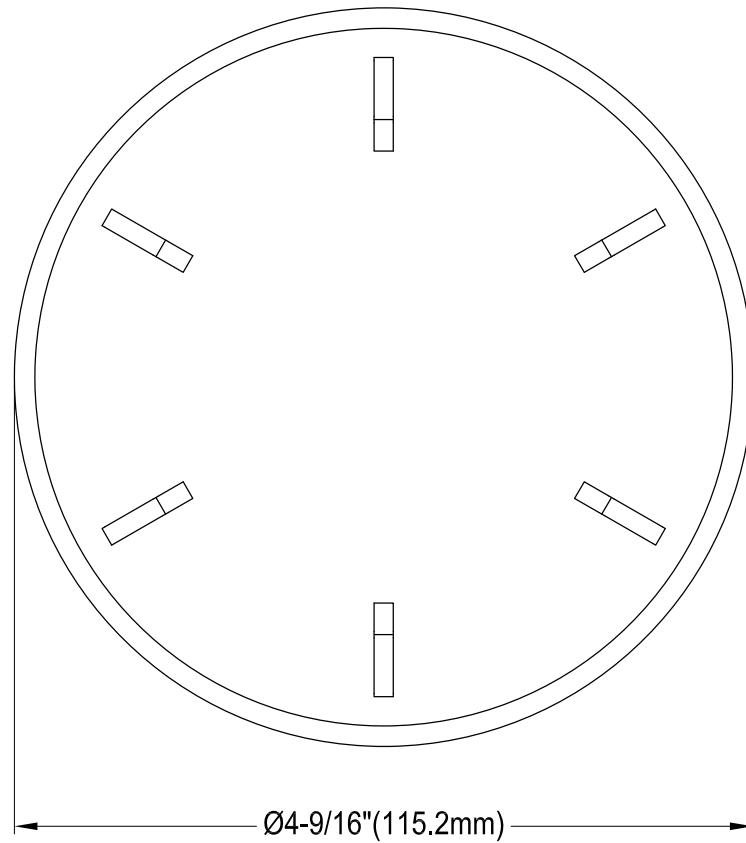

GKDS332292

Stainless Steel Dual Mount Handmade Single Bowl Kitchen Sink, 2 Holes, (L)33" X (W)22" X (H)9-5/16"

Bowl Depth	SS Type	Thickness
9-1/16"	18-10 304 Grade	1.05mm(18G)

Section A-A

Drain Hole Size Scale (2:1)

GKDS332292

Strainer

GKDS332292

Strainer Cover

GKDS332292

Grid

GKDS332292

Steel Roll-up Drying Rack with Silicone Coating