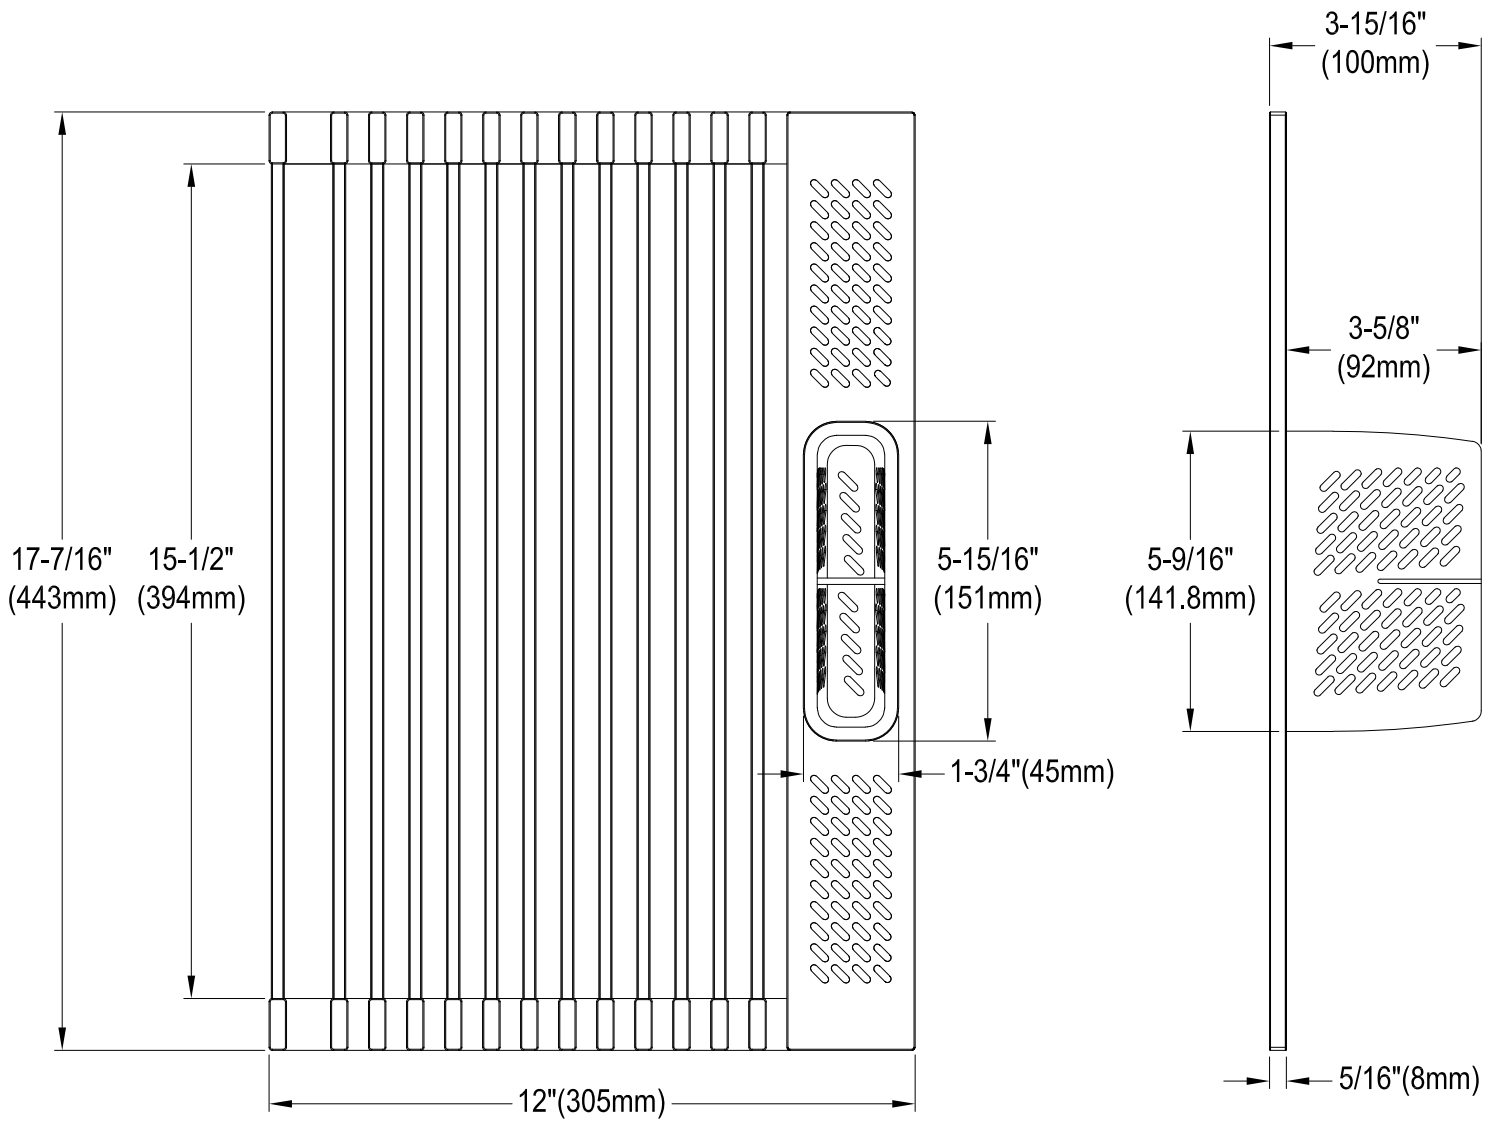

GKDS332292

Stainless Steel Dual Mount Handmade Single Bowl Kitchen Sink, 2 Holes, (L)33" X (W)22" X (H)9-5/16"

Bowl Depth	SS Type	Thickness
9-1/16"	18-10 304 Grade	1.05mm(18G)

Section A-A

Drain Hole Size Scale (2:1)

GKDS332292

Strainer

GKDS332292

Strainer Cover

GKDS332292

Grid

GKDS332292

Steel Roll-up Drying Rack with Silicone Coating