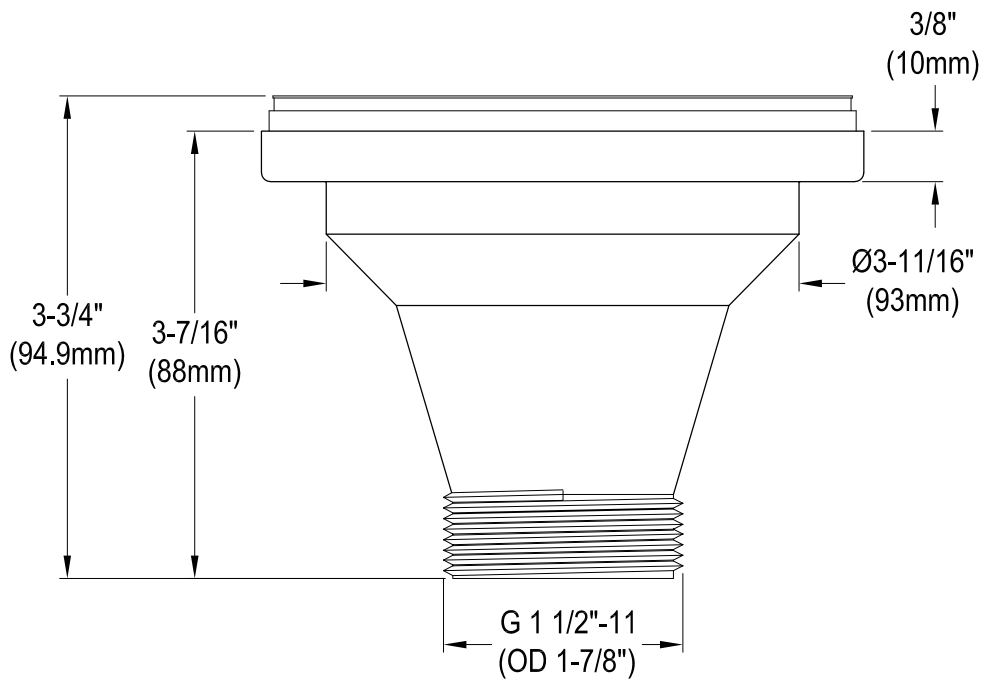

GKDS332292

Stainless Steel Dual Mount Handmade Single Bowl Kitchen Sink, 2 Holes, (L)33" X (W)22" X (H)9-5/16"

Bowl Depth	SS Type	Thickness
9-1/16"	18-10 304 Grade	1.05mm(18G)

Section A-A

Drain Hole Size Scale (2:1)

GKDS332292

Strainer

GKDS332292

Strainer Cover

GKDS332292

Grid

GKDS332292

Steel Roll-up Drying Rack with Silicone Coating