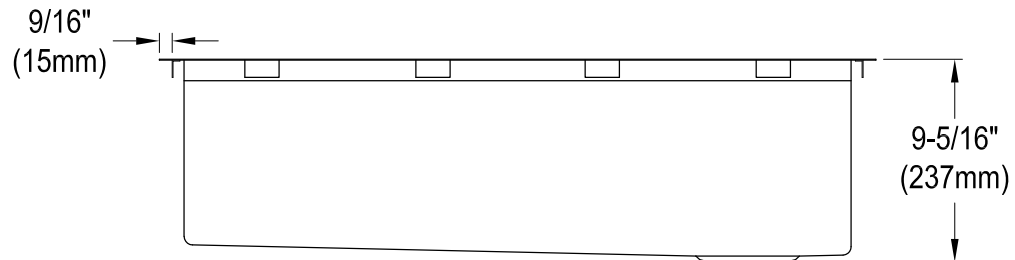

GKDS332292

Stainless Steel Dual Mount Handmade Single Bowl Kitchen Sink, 2 Holes, (L)33" X (W)22" X (H)9-5/16"

Bowl Depth	SS Type	Thickness
9-1/16"	18-10 304 Grade	1.05mm(18G)

Section A-A

Drain Hole Size Scale (2:1)