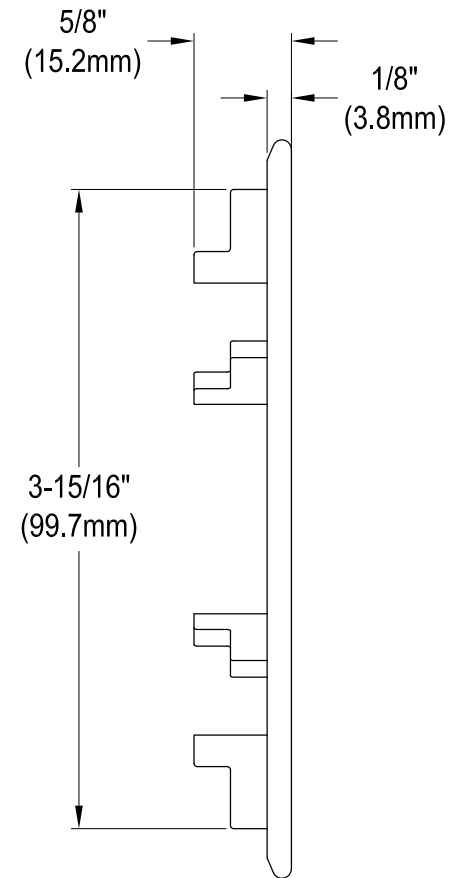

GKDS332292

Strainer Cover