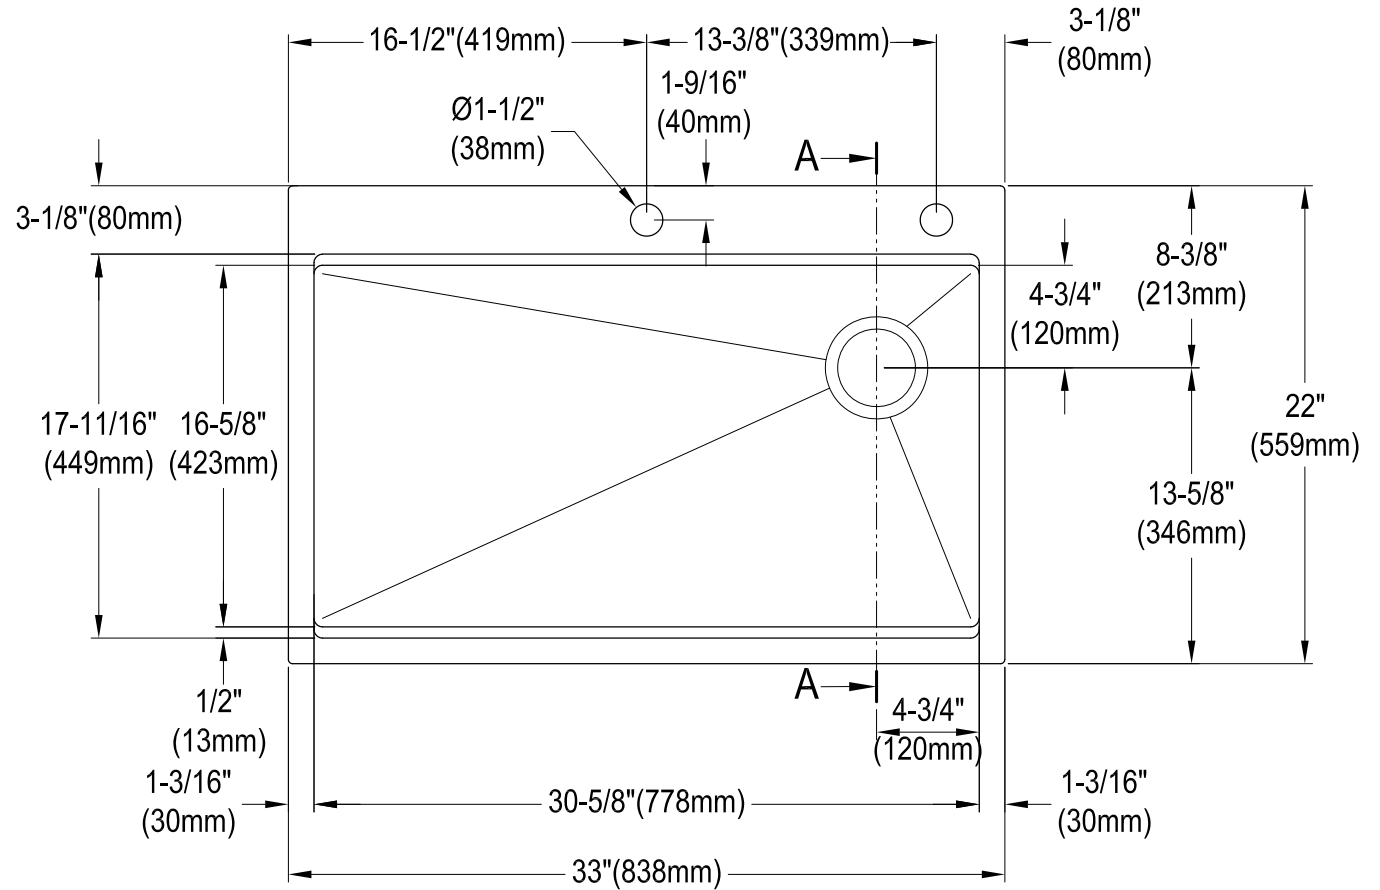

GKDS332292

Stainless Steel Dual Mount Handmade Single Bowl Kitchen Sink, 2 Holes, (L)33" X (W)22" X (H)9-5/16"

Bowl Depth	SS Type	Thickness
9-1/16"	18-10 304 Grade	1.05mm(18G)

Section A-A

Drain Hole Size Scale (2:1)

GKDS332292

Strainer

GKDS332292

Strainer Cover

GKDS332292

Grid

GKDS332292

Steel Roll-up Drying Rack with Silicone Coating