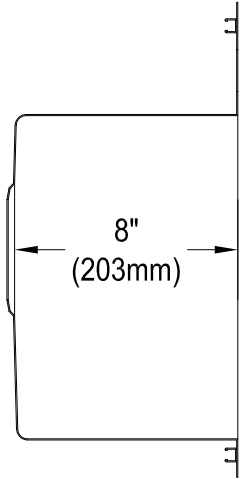

GKDS191781

Stainless Steel Dual Mount Handmade Double Bowl Kitchen Sink, 1 Hole, (L)19" X (W)17" X (H)8-1/4"

Bowl Depth	SS Type	Thickness
8"	18-10 304 Grade	1.05mm(18G)

Section A-A

Drain Hole Size

Scale (2:1)