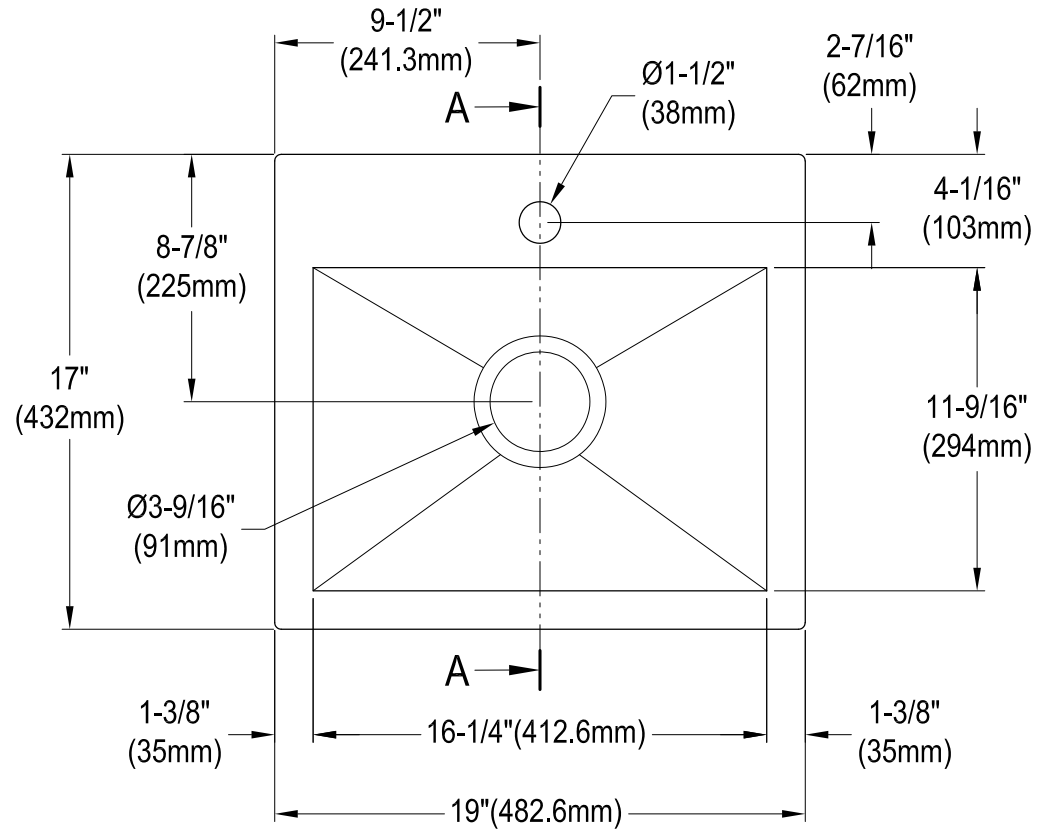

GKDS191781

Stainless Steel Dual Mount Handmade Double Bowl Kitchen Sink, 1 Hole, (L)19" X (W)17" X (H)8-1/4"

Bowl Depth	SS Type	Thickness
8"	18-10 304 Grade	1.05mm(18G)

Section A-A

Drain Hole Size

Scale (2:1)