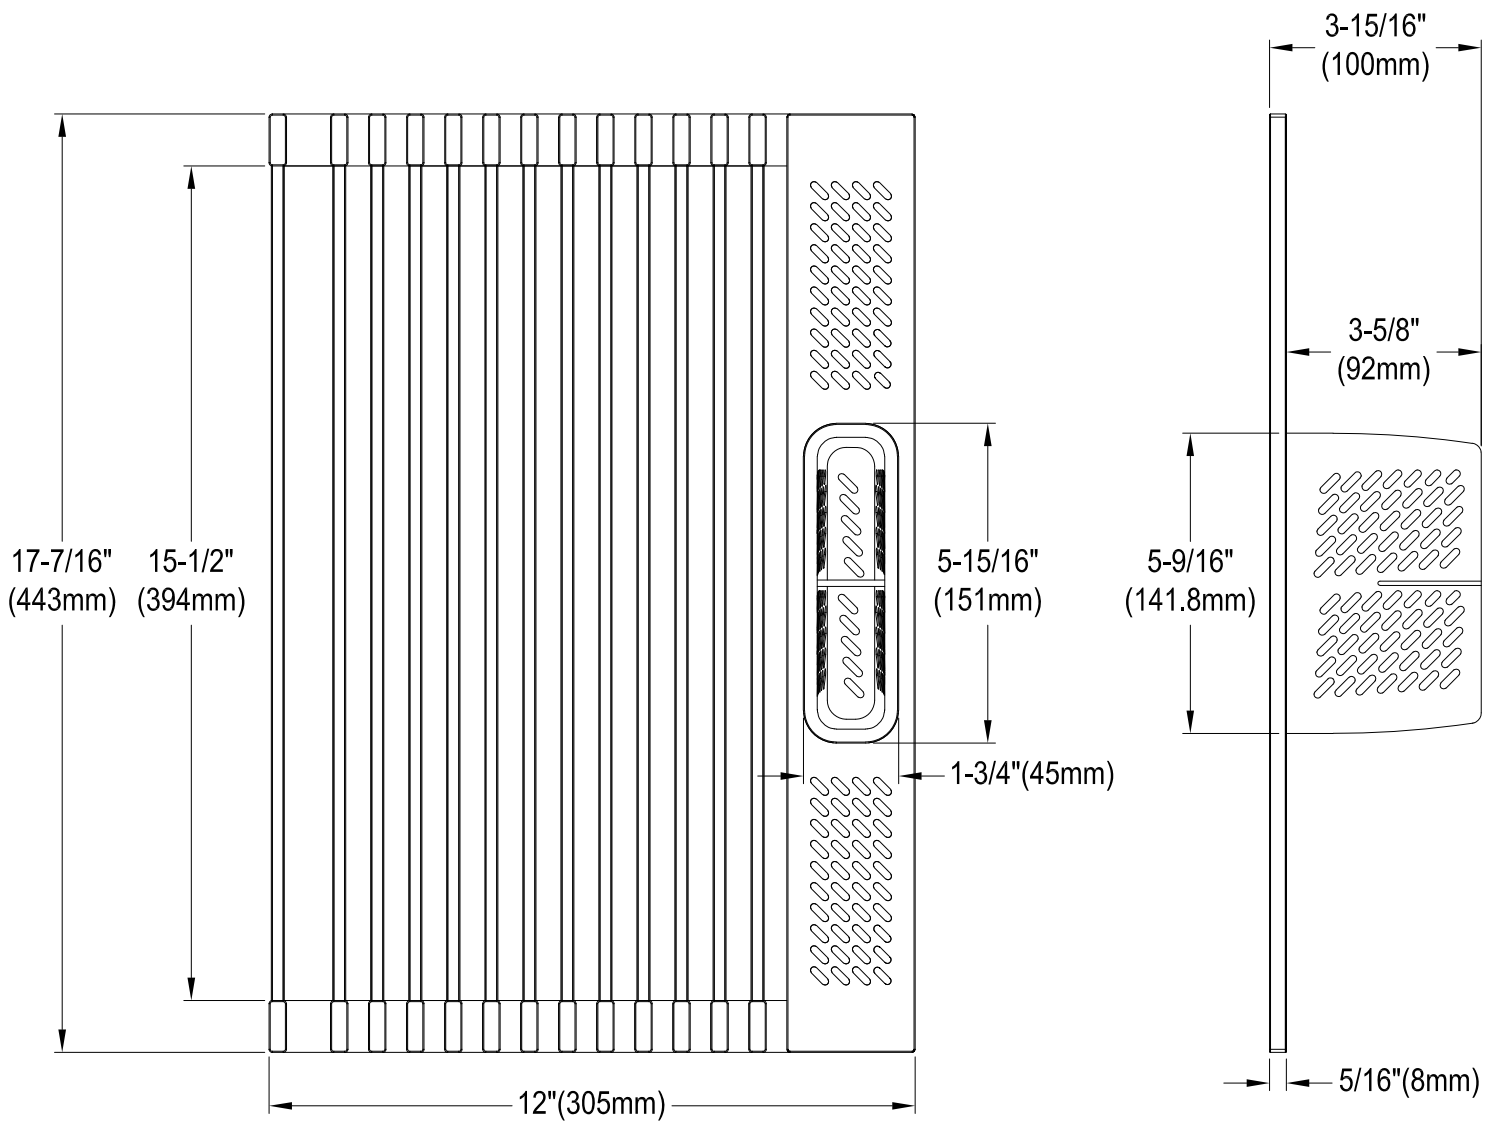

GKDD332292

Stainless Steel Dual Mount Handmade Double Bowl Kitchen Sink, 2 Holes, (L)33" X (W)22" X (H)9-5/16"

Bowl Depth	SS Type	Thickness
9-1/16"	18-10 304 Grade	1.05mm(18G)

Section A-A

Drain Hole Size

Scale (2:1)

GKDD332292

Strainer (2 Pcs/Set)

GKDD332292

Strainer Cover (2 Pcs/Set)

GKDD332292

Grid (2 Pcs/Set)

GKDD332292

Steel Roll-up Drying Rack with Silicone Coating