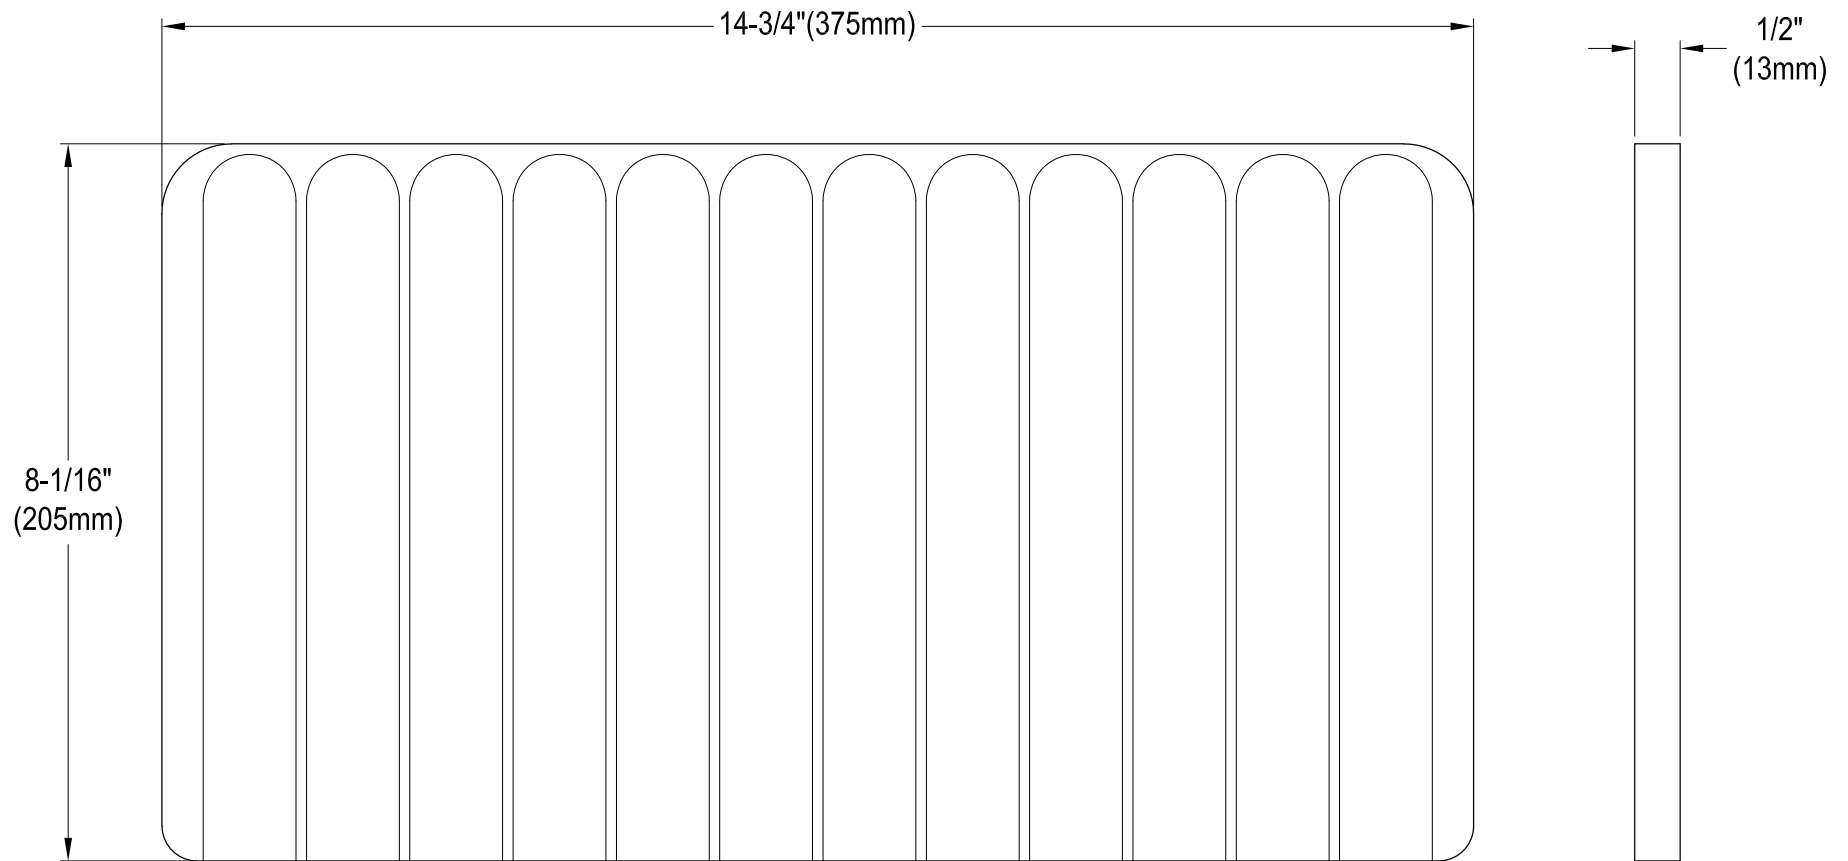

GKDD332292

Silicone Drying Mat