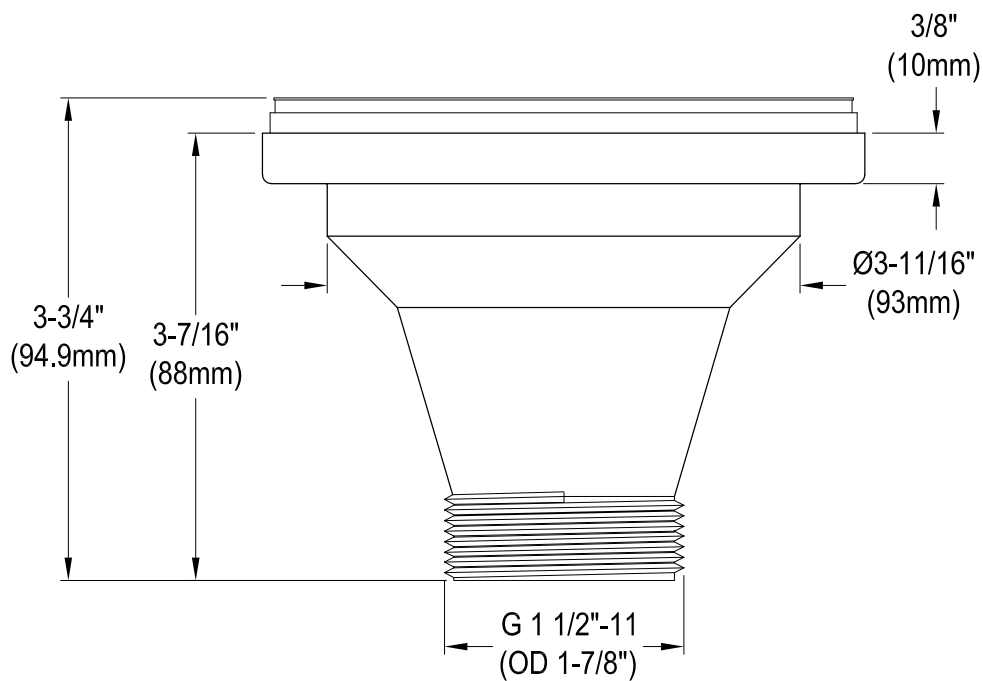

GKDD332292

Stainless Steel Dual Mount Handmade Double Bowl Kitchen Sink, 2 Holes, (L)33" X (W)22" X (H)9-5/16"

Bowl Depth	SS Type	Thickness
9-1/16"	18-10 304 Grade	1.05mm(18G)

Section A-A

Drain Hole Size

Scale (2:1)

GKDD332292

Strainer (2 Pcs/Set)

GKDD332292

Strainer Cover (2 Pcs/Set)

GKDD332292

Grid (2 Pcs/Set)

GKDD332292

Steel Roll-up Drying Rack with Silicone Coating