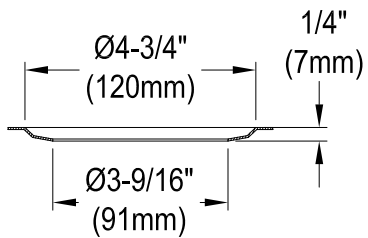

GKDD332292

Stainless Steel Dual Mount Handmade Double Bowl Kitchen Sink, 2 Holes, (L)33" X (W)22" X (H)9-5/16"

Bowl Depth	SS Type	Thickness
9-1/16"	18-10 304 Grade	1.05mm(18G)

Section A-A

Drain Hole Size

Scale (2:1)