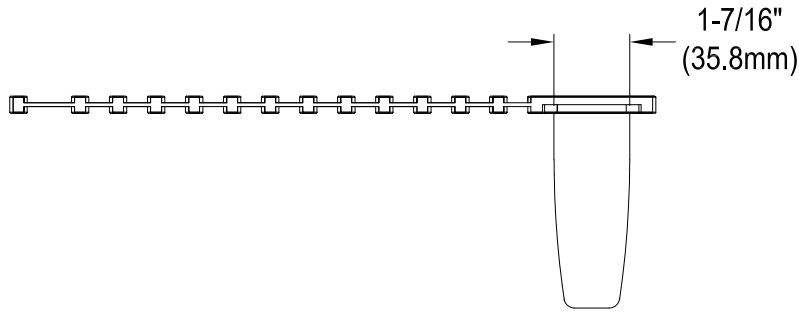

GKDD332292

Stainless Steel Dual Mount Handmade Double Bowl Kitchen Sink, 2 Holes, (L)33" X (W)22" X (H)9-5/16"

Bowl Depth	SS Type	Thickness
9-1/16"	18-10 304 Grade	1.05mm(18G)

Section A-A

Drain Hole Size

Scale (2:1)

GKDD332292

Strainer (2 Pcs/Set)

GKDD332292

Strainer Cover (2 Pcs/Set)

GKDD332292

Grid (2 Pcs/Set)

GKDD332292

Steel Roll-up Drying Rack with Silicone Coating