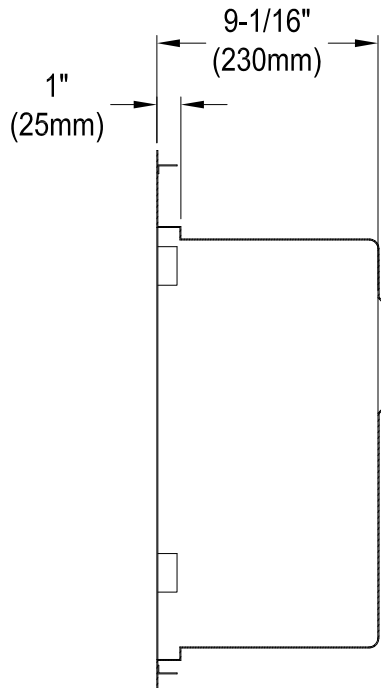

GKDD332292

Stainless Steel Dual Mount Handmade Double Bowl Kitchen Sink, 2 Holes, (L)33" X (W)22" X (H)9-5/16"

Bowl Depth	SS Type	Thickness
9-1/16"	18-10 304 Grade	1.05mm(18G)

Section A-A

Drain Hole Size

Scale (2:1)