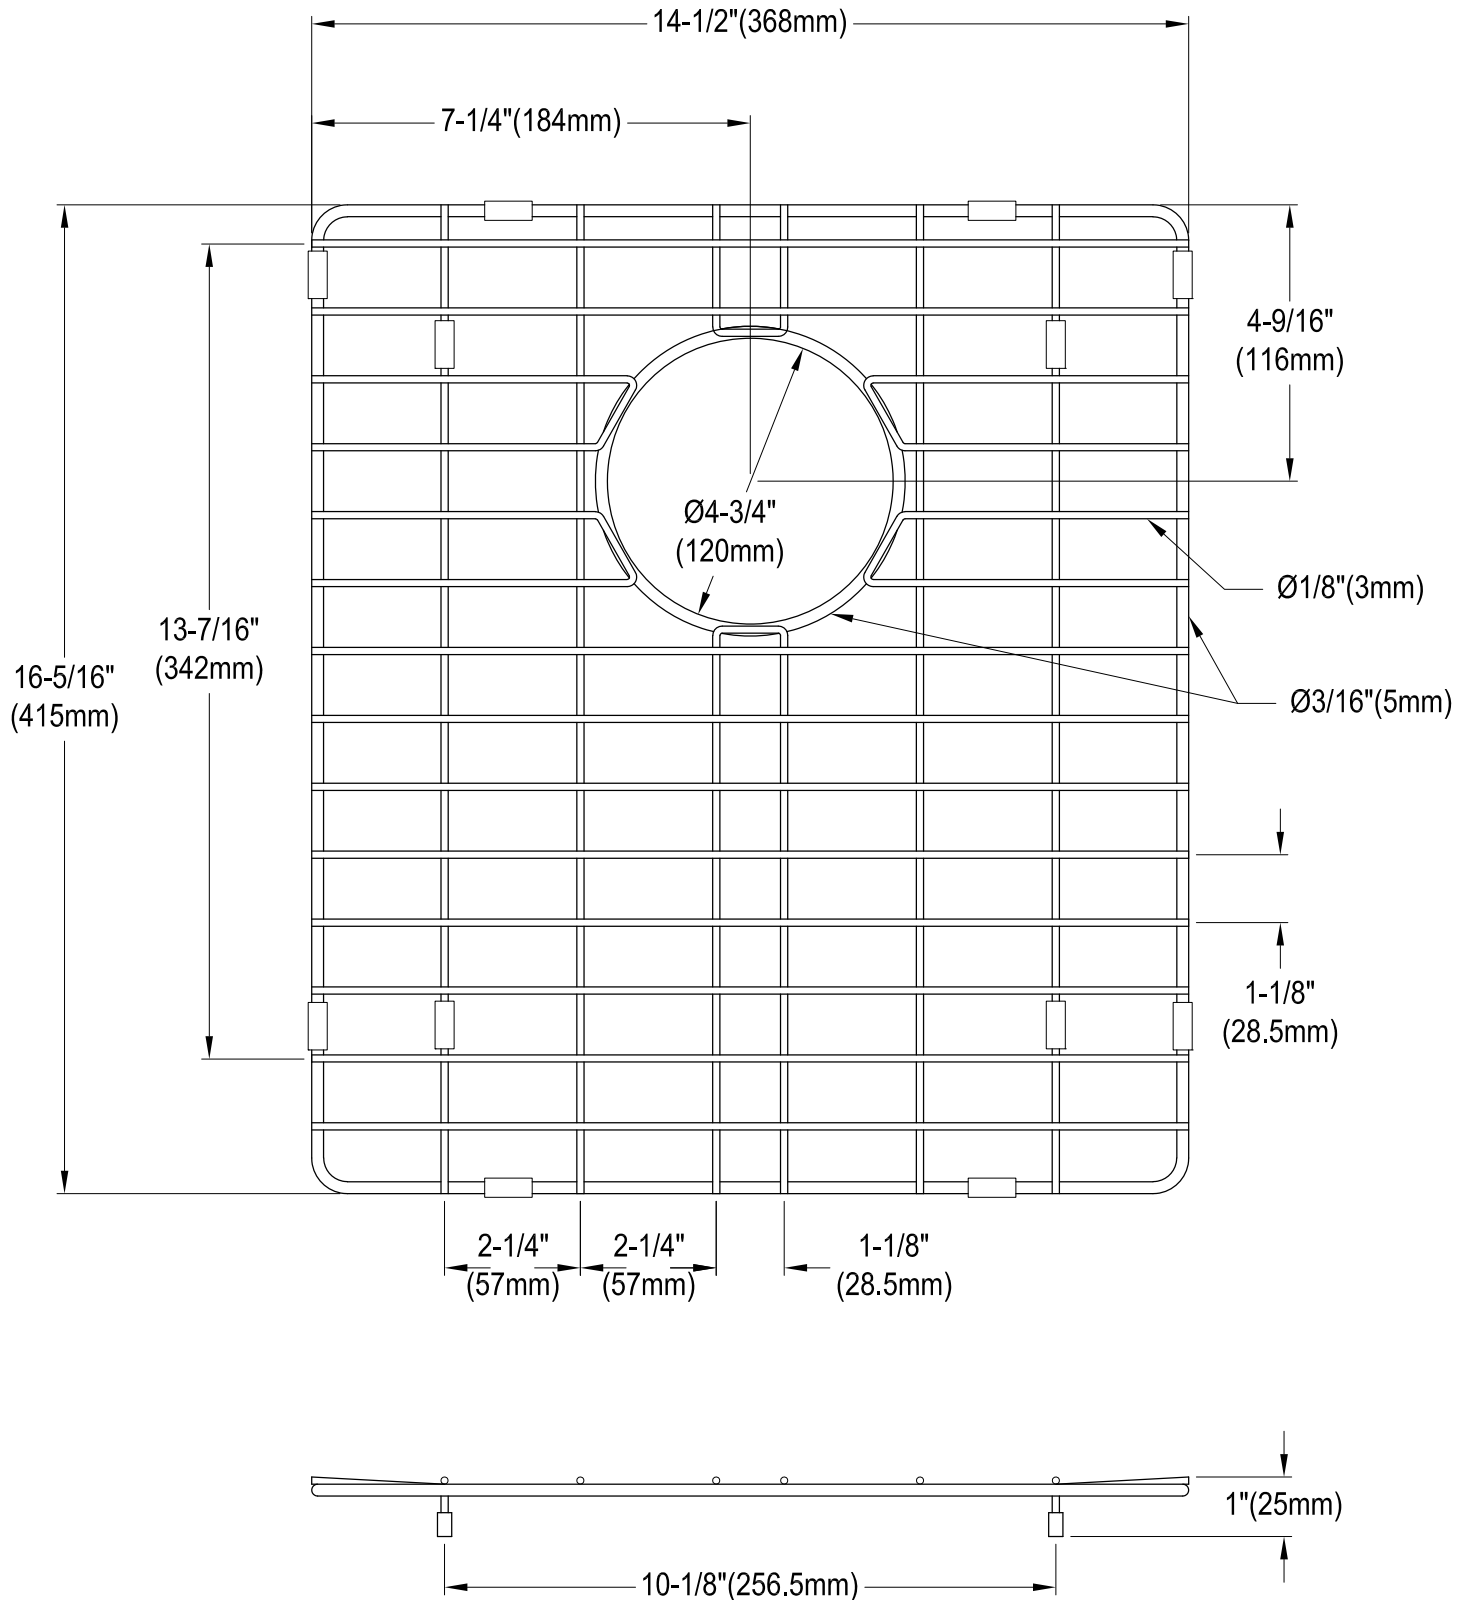

GKDD332292

Stainless Steel Dual Mount Handmade Double Bowl Kitchen Sink, 2 Holes, (L)33" X (W)22" X (H)9-5/16"

Bowl Depth	SS Type	Thickness
9-1/16"	18-10 304 Grade	1.05mm(18G)

Section A-A

Drain Hole Size

Scale (2:1)

GKDD332292

Strainer (2 Pcs/Set)

GKDD332292

Strainer Cover (2 Pcs/Set)

GKDD332292

Grid (2 Pcs/Set)

GKDD332292

Steel Roll-up Drying Rack with Silicone Coating