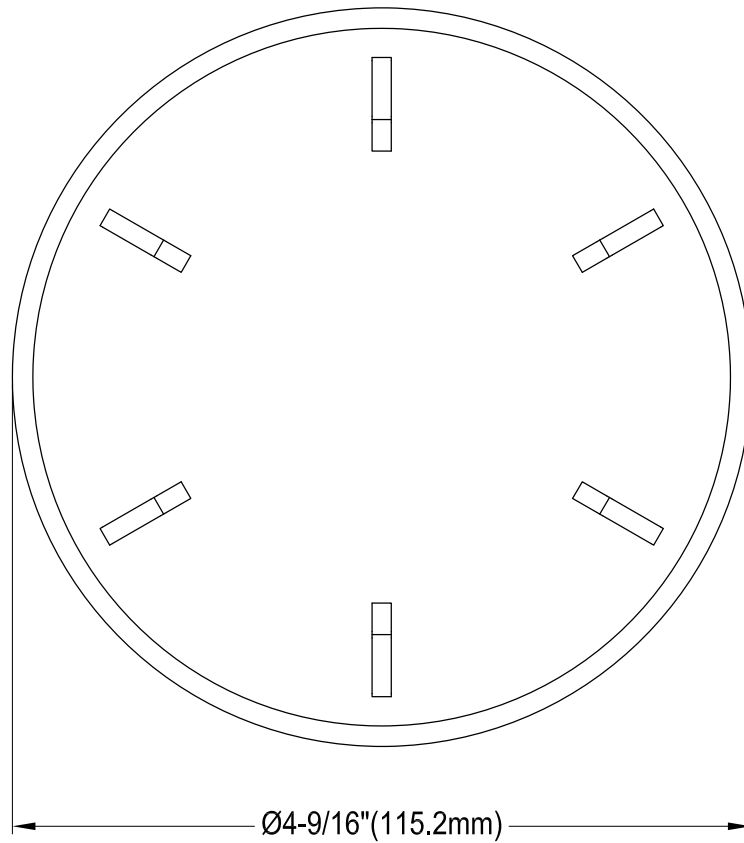

GKDD332292

Stainless Steel Dual Mount Handmade Double Bowl Kitchen Sink, 2 Holes, (L)33" X (W)22" X (H)9-5/16"

Bowl Depth	SS Type	Thickness
9-1/16"	18-10 304 Grade	1.05mm(18G)

Section A-A

Drain Hole Size

Scale (2:1)

GKDD332292

Strainer (2 Pcs/Set)

GKDD332292

Strainer Cover (2 Pcs/Set)

GKDD332292

Grid (2 Pcs/Set)

GKDD332292

Steel Roll-up Drying Rack with Silicone Coating