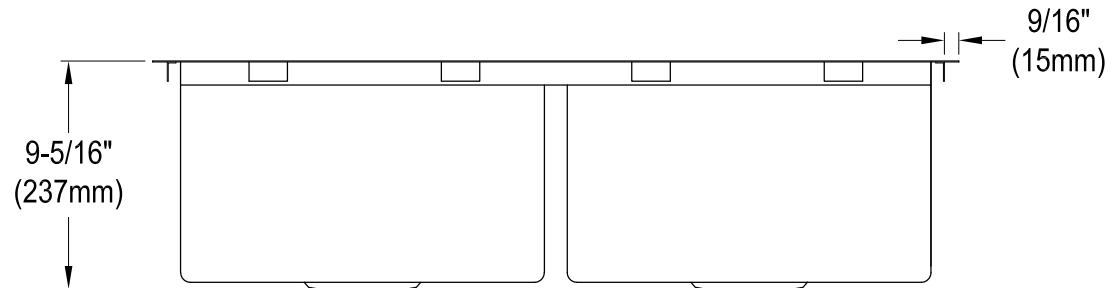

GKDD332292

Stainless Steel Dual Mount Handmade Double Bowl Kitchen Sink, 2 Holes, (L)33" X (W)22" X (H)9-5/16"

Bowl Depth	SS Type	Thickness
9-1/16"	18-10 304 Grade	1.05mm(18G)

Section A-A

Drain Hole Size

Scale (2:1)