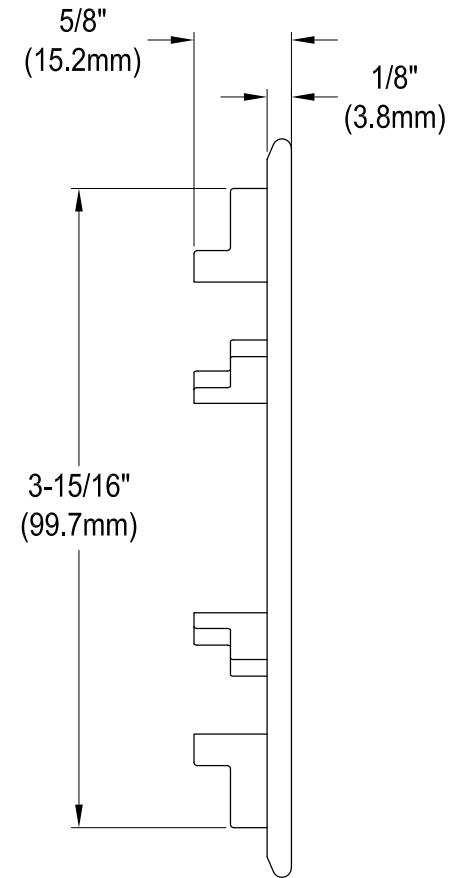

GKDD332292

Strainer Cover (2 Pcs/Set)