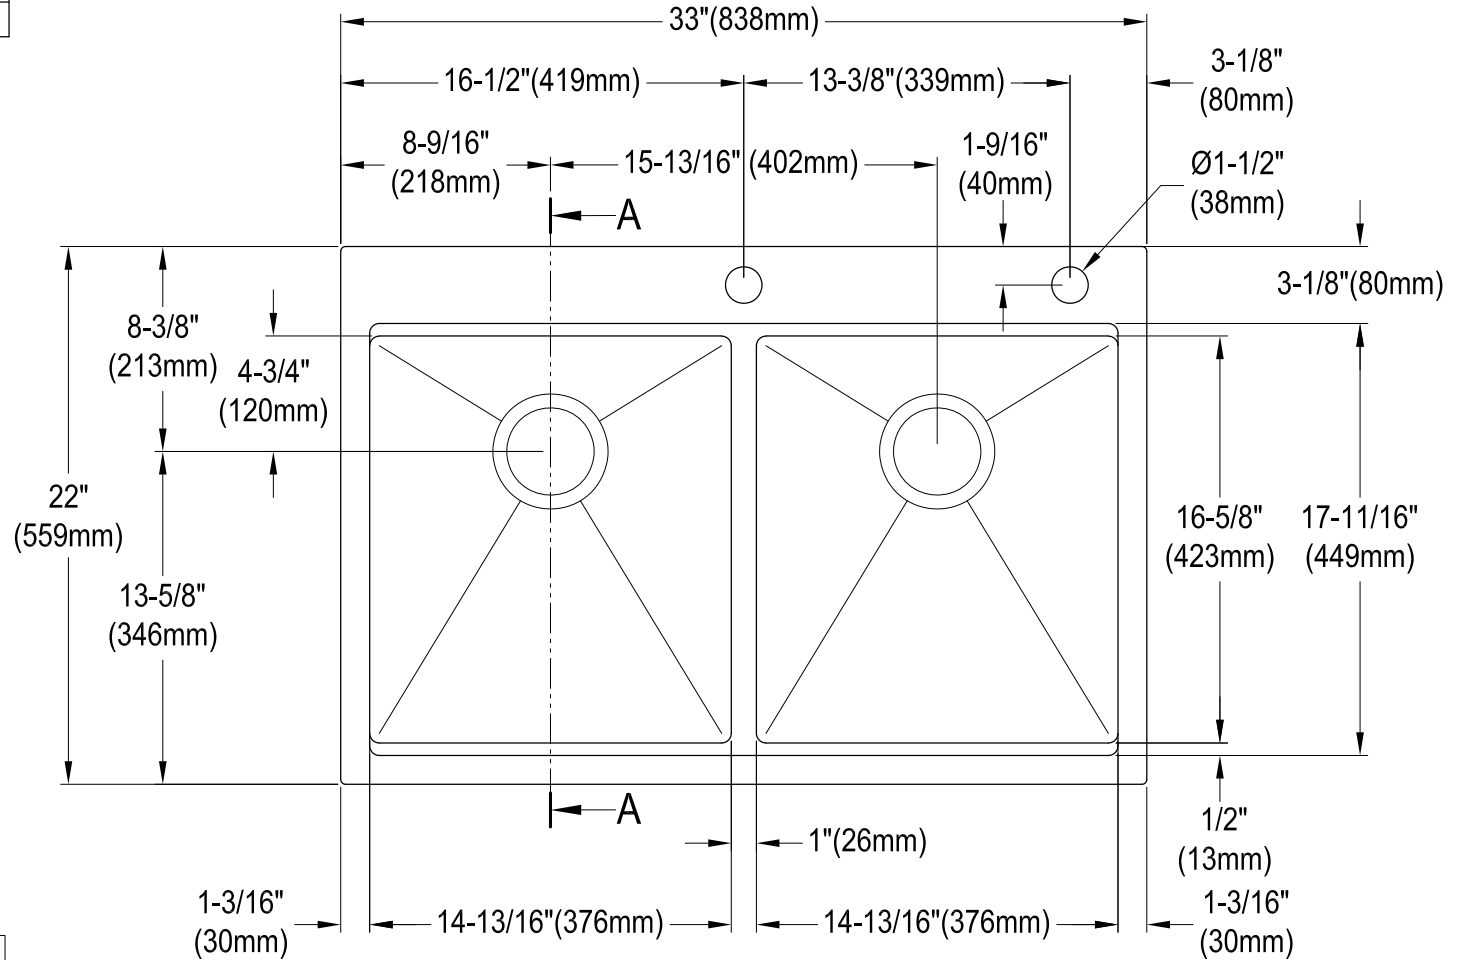

GKDD332292

Stainless Steel Dual Mount Handmade Double Bowl Kitchen Sink, 2 Holes, (L)33" X (W)22" X (H)9-5/16"

Bowl Depth	SS Type	Thickness
9-1/16"	18-10 304 Grade	1.05mm(18G)

Section A-A

Drain Hole Size

Scale (2:1)

GKDD332292

Strainer (2 Pcs/Set)

GKDD332292

Strainer Cover (2 Pcs/Set)

GKDD332292

Grid (2 Pcs/Set)

GKDD332292

Steel Roll-up Drying Rack with Silicone Coating