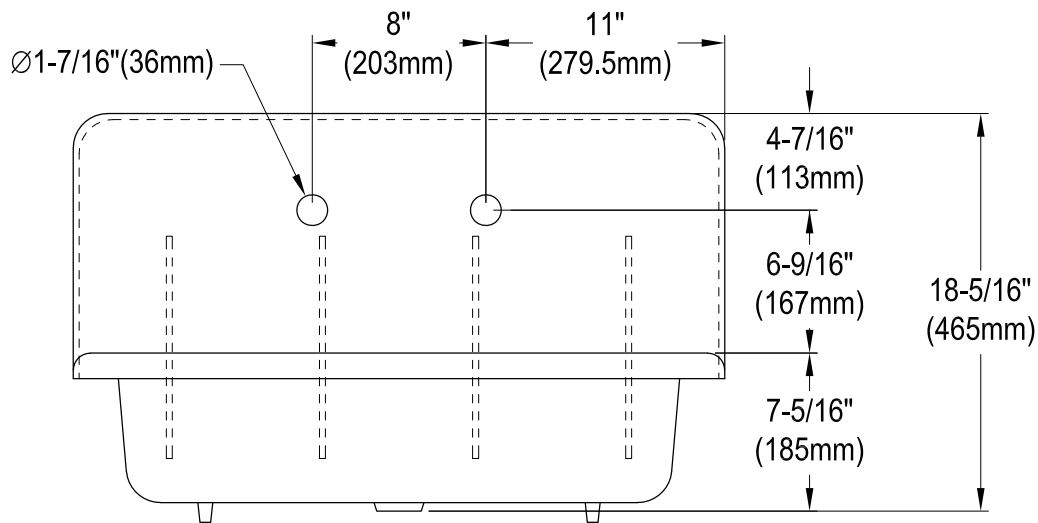

# GCLWS302019

Cast Iron Wall Mount Utility Sink, 2 Holes, (L)30" X (W)20-3/16" X (H)18-5/16"

## Drain Hole Size

Scale 2:1