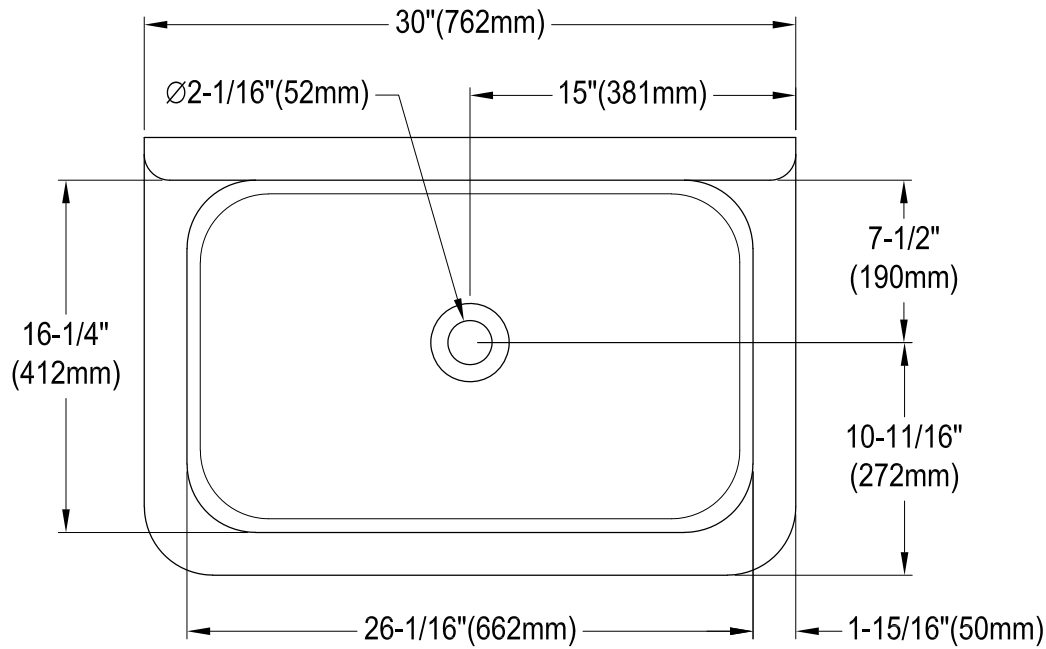

# GCLWS302019

Cast Iron Wall Mount Utility Sink, 2 Holes, (L)30" X (W)20-3/16" X (H)18-5/16"

## Drain Hole Size

Scale 2:1