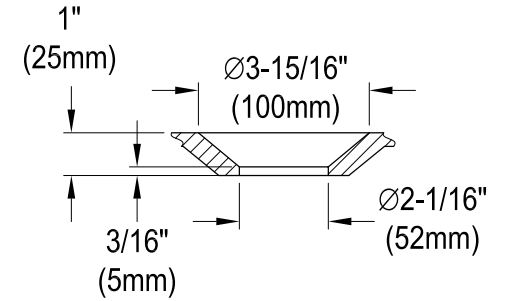

# GCLWS302019

Cast Iron Wall Mount Utility Sink, 2 Holes, (L)30" X (W)20-3/16" X (H)18-5/16"

## Drain Hole Size

Scale 2:1