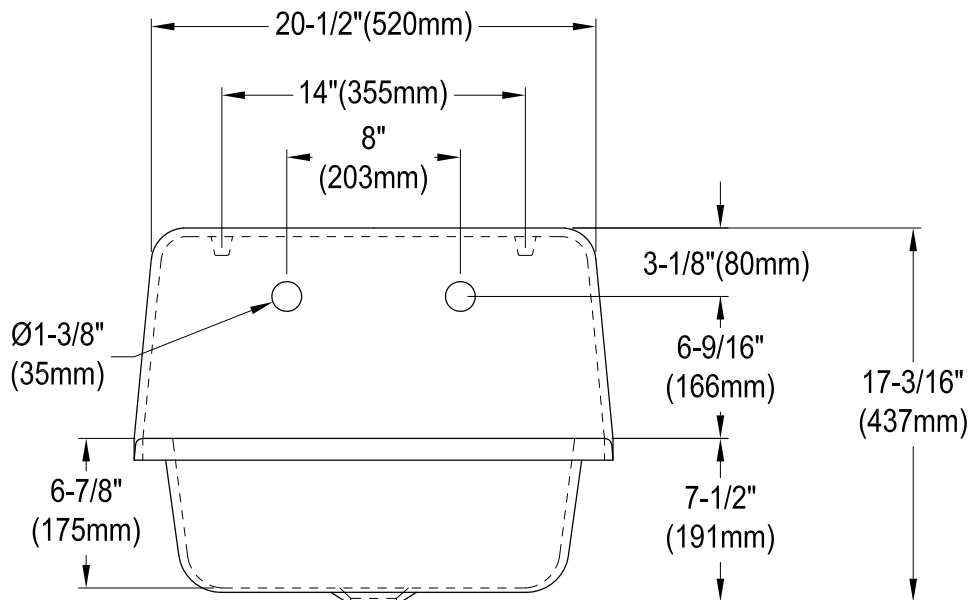

GCLWS22187

Cast Iron Wall Mount Single Bowl Sink, 2 Holes, (L)22-1/16" X (W)17-15/16" X (D)17-3/16"

Wall Hanger (1 pc)

Drain Hole Size

Scale(3:1)