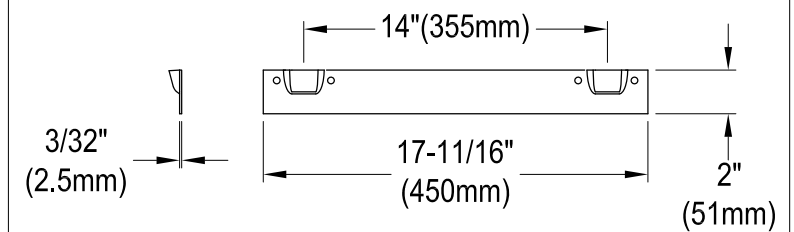

GCLWS22187

Cast Iron Wall Mount Single Bowl Sink, 2 Holes, (L)22-1/16" X (W)17-15/16" X (D)17-3/16"

Wall Hanger (1 pc)

Drain Hole Size

Scale(3:1)