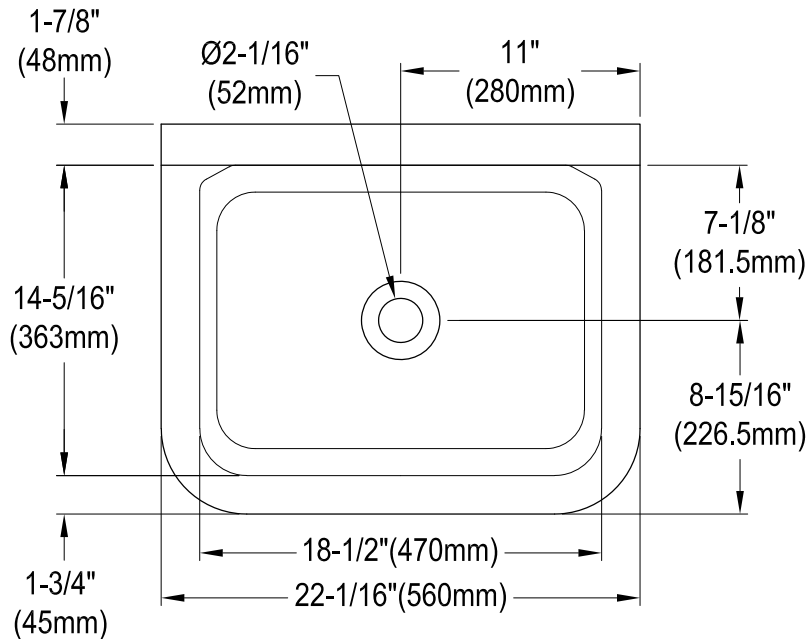

GCLWS22187

Cast Iron Wall Mount Single Bowl Sink, 2 Holes, (L)22-1/16" X (W)17-15/16" X (D)17-3/16"

Wall Hanger (1 pc)

Drain Hole Size

Scale(3:1)