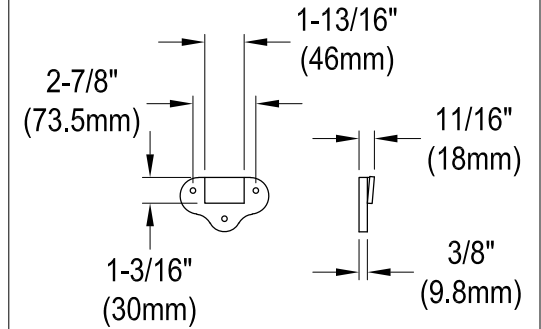

GCLWS221811

Cast Iron Wall Mount Utility Sink, 2 Holes, (L)21-15/16" X (W)18" X (H)20-1/4"

Drain Hole Size

Scale 2:1

Wall Hanger (2 pcs)

Sink Back View