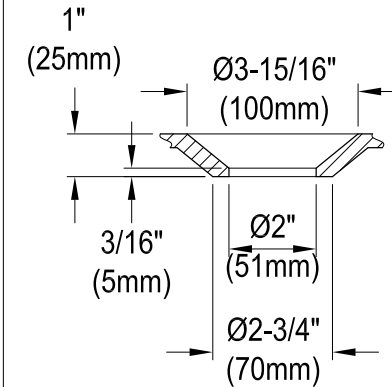

GCLWS221811

Cast Iron Wall Mount Utility Sink, 2 Holes, (L)21-15/16" X (W)18" X (H)20-1/4"

Drain Hole Size

Scale 2:1

Wall Hanger (2 pcs)

Sink Back View