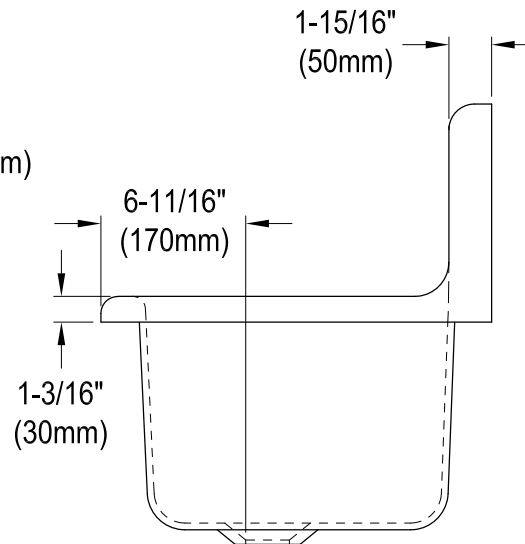

GCLWS221811

Cast Iron Wall Mount Utility Sink, 2 Holes, (L)21-15/16" X (W)18" X (H)20-1/4"

Drain Hole Size

Scale 2:1

Wall Hanger (2 pcs)

Sink Back View