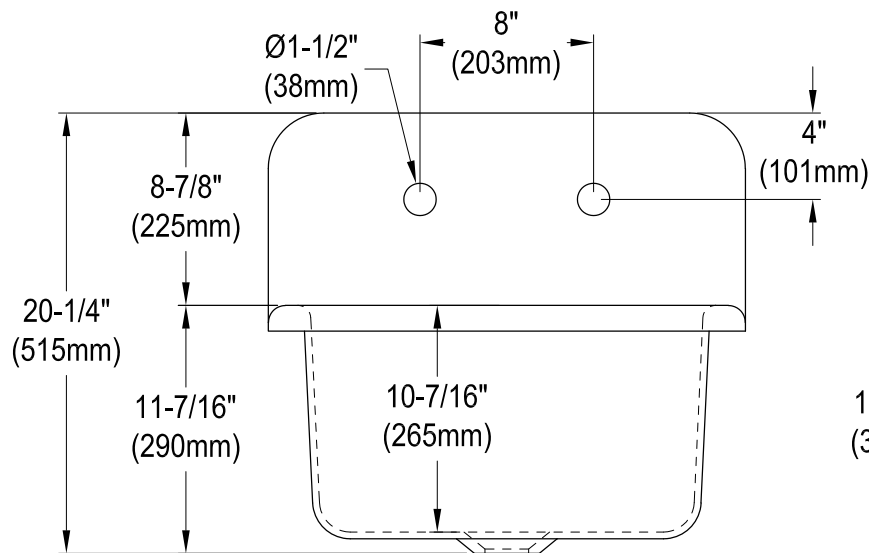

GCLWS221811

Cast Iron Wall Mount Utility Sink, 2 Holes, (L)21-15/16" X (W)18" X (H)20-1/4"

Drain Hole Size

Scale 2:1

Wall Hanger (2 pcs)

Sink Back View