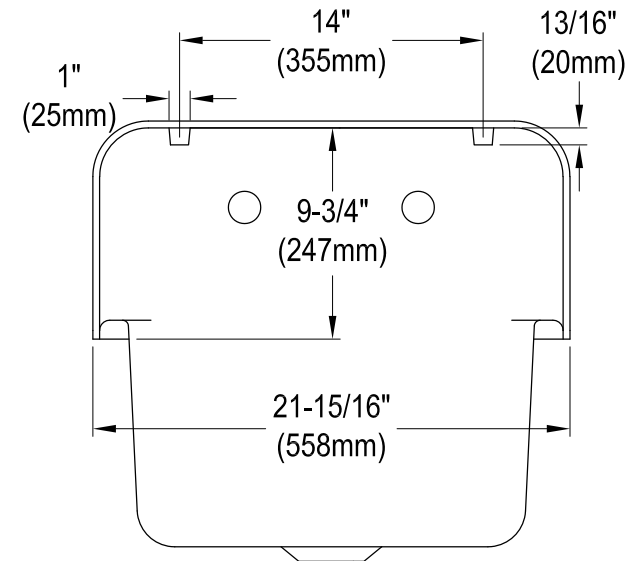

GCLWS221811

Cast Iron Wall Mount Utility Sink, 2 Holes, (L)21-15/16" X (W)18" X (H)20-1/4"

Drain Hole Size

Scale 2:1

Wall Hanger (2 pcs)

Sink Back View