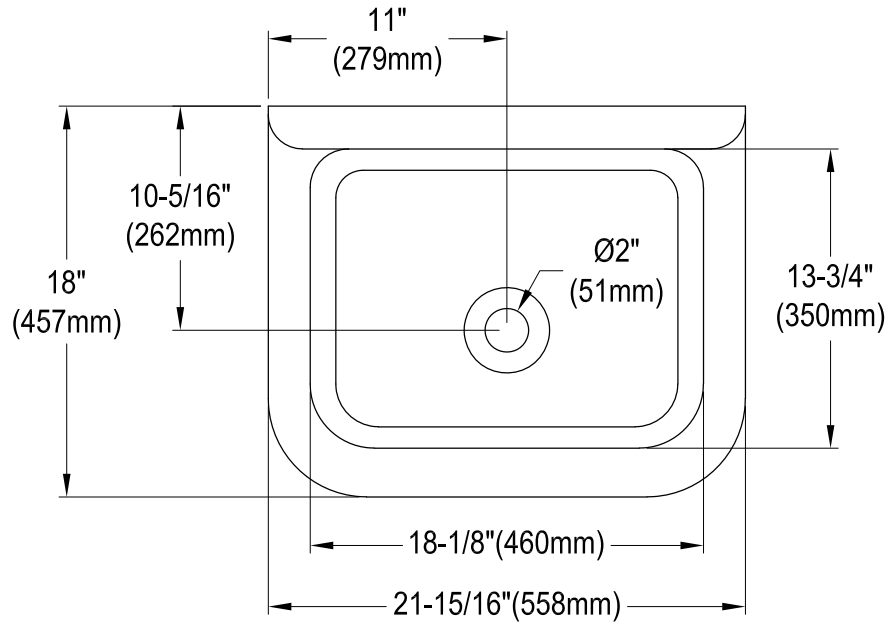

GCLWS221811

Cast Iron Wall Mount Utility Sink, 2 Holes, (L)21-15/16" X (W)18" X (H)20-1/4"

Drain Hole Size

Scale 2:1

Wall Hanger (2 pcs)

Sink Back View