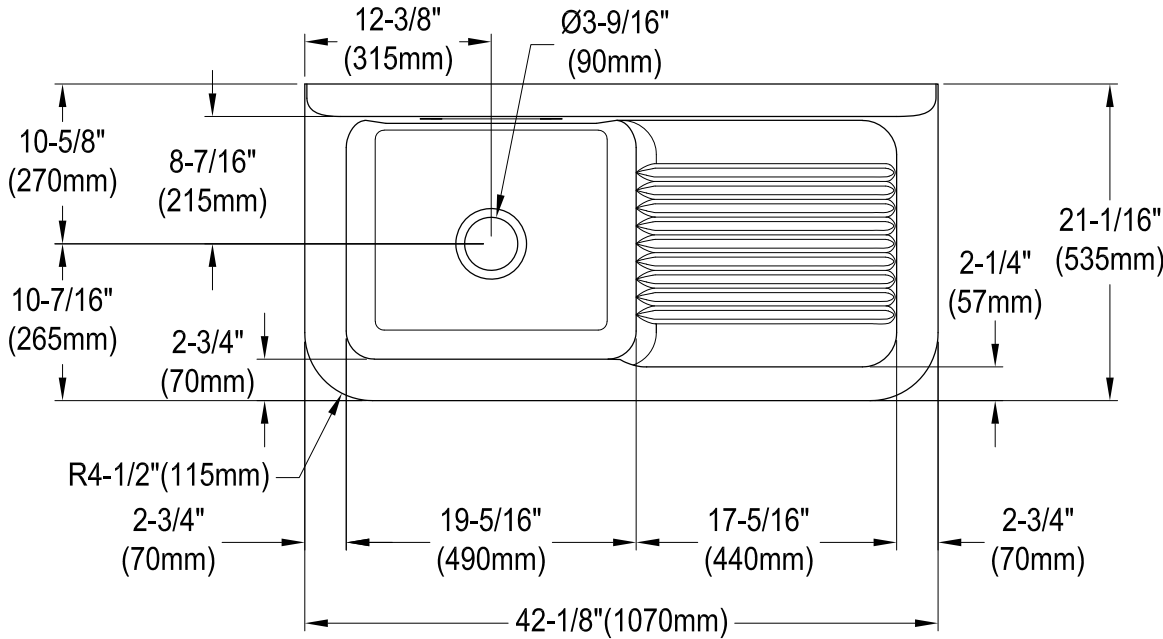

GCKWS422117

Cast Iron Wall Mount Kitchen Sink, (L)42-1/8" X (W)21-1/16" X (H)17"

Wall Hanger (4 pcs)

Bracket (2 pcs)

Drain Hole Size

(Scale 3:1)