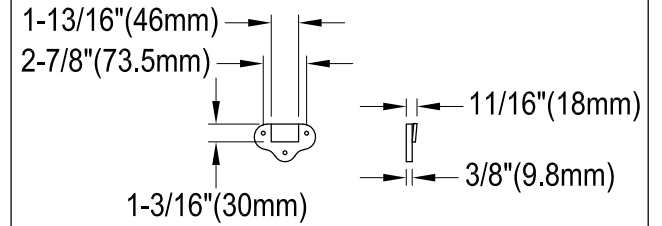

GCKWS422117

Cast Iron Wall Mount Kitchen Sink, (L)42-1/8" X (W)21-1/16" X (H)17"

Wall Hanger (4 pcs)

Bracket (2 pcs)

Drain Hole Size

(Scale 3:1)