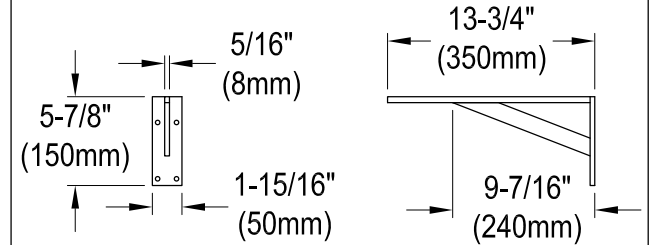

GCKWS422117

Cast Iron Wall Mount Kitchen Sink, (L)42-1/8" X (W)21-1/16" X (H)17"

Wall Hanger (4 pcs)

Bracket (2 pcs)

Drain Hole Size

(Scale 3:1)