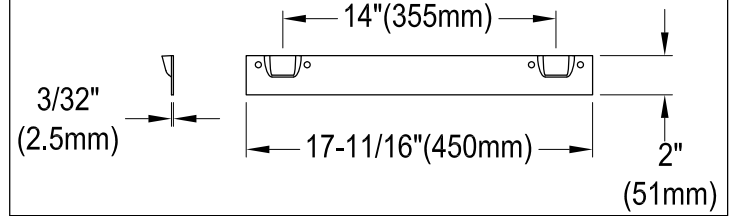

# GCKWS302010

Cast Iron Wall Mounted Kitchen Sink, 2 Holes, (L)30" X (W)20-3/16" X (H)20-5/16"

## Drain Hole Size (Scale 3:1)