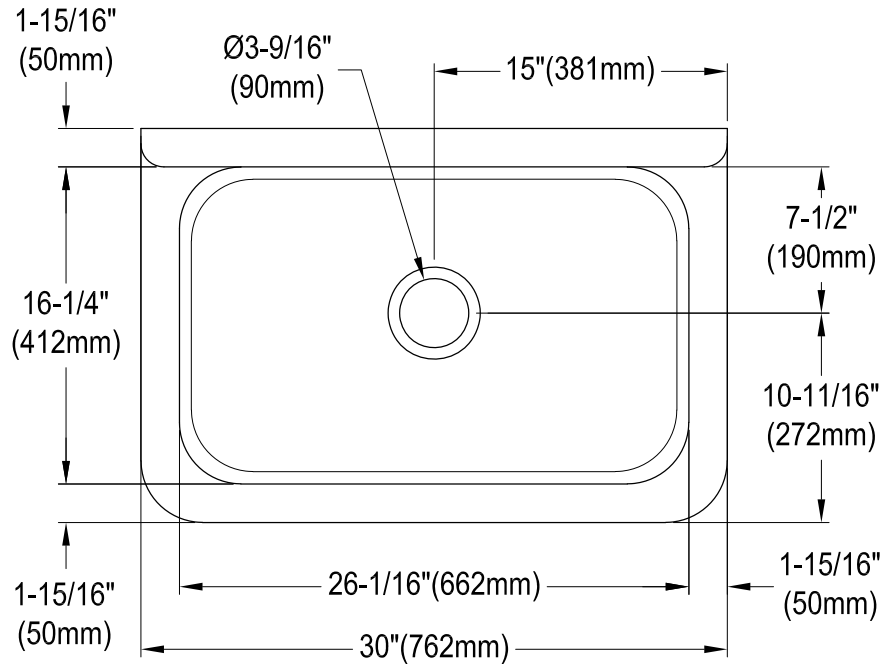

# GCKWS302010

Cast Iron Wall Mounted Kitchen Sink, 2 Holes, (L)30" X (W)20-3/16" X (H)20-5/16"

## Wall Hanger (1 pc)

## Drain Hole Size (Scale 3:1)