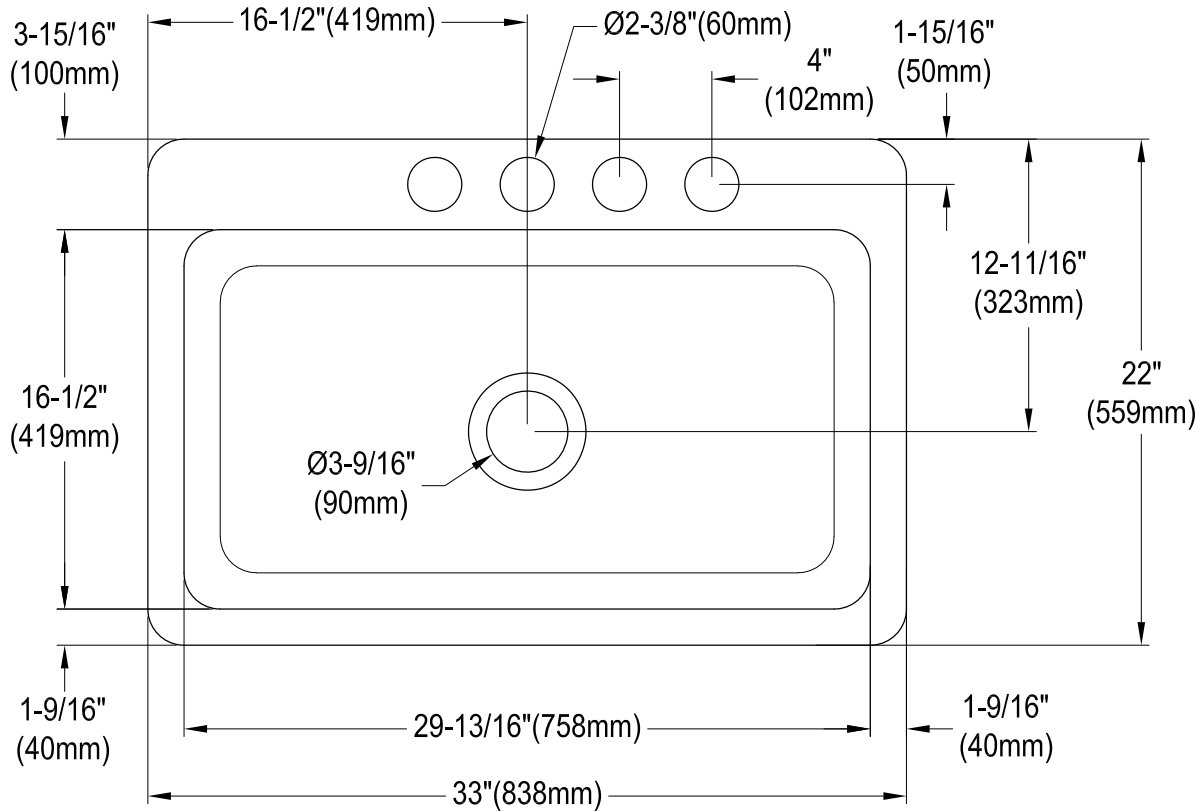

GCKUS33229

Cast Iron Undermount Single Bowl Kitchen Sink, 4 Holes, (L)33" X (W)22" X (H)8-5/8"

Drain Hole Size (Scale 3:1)